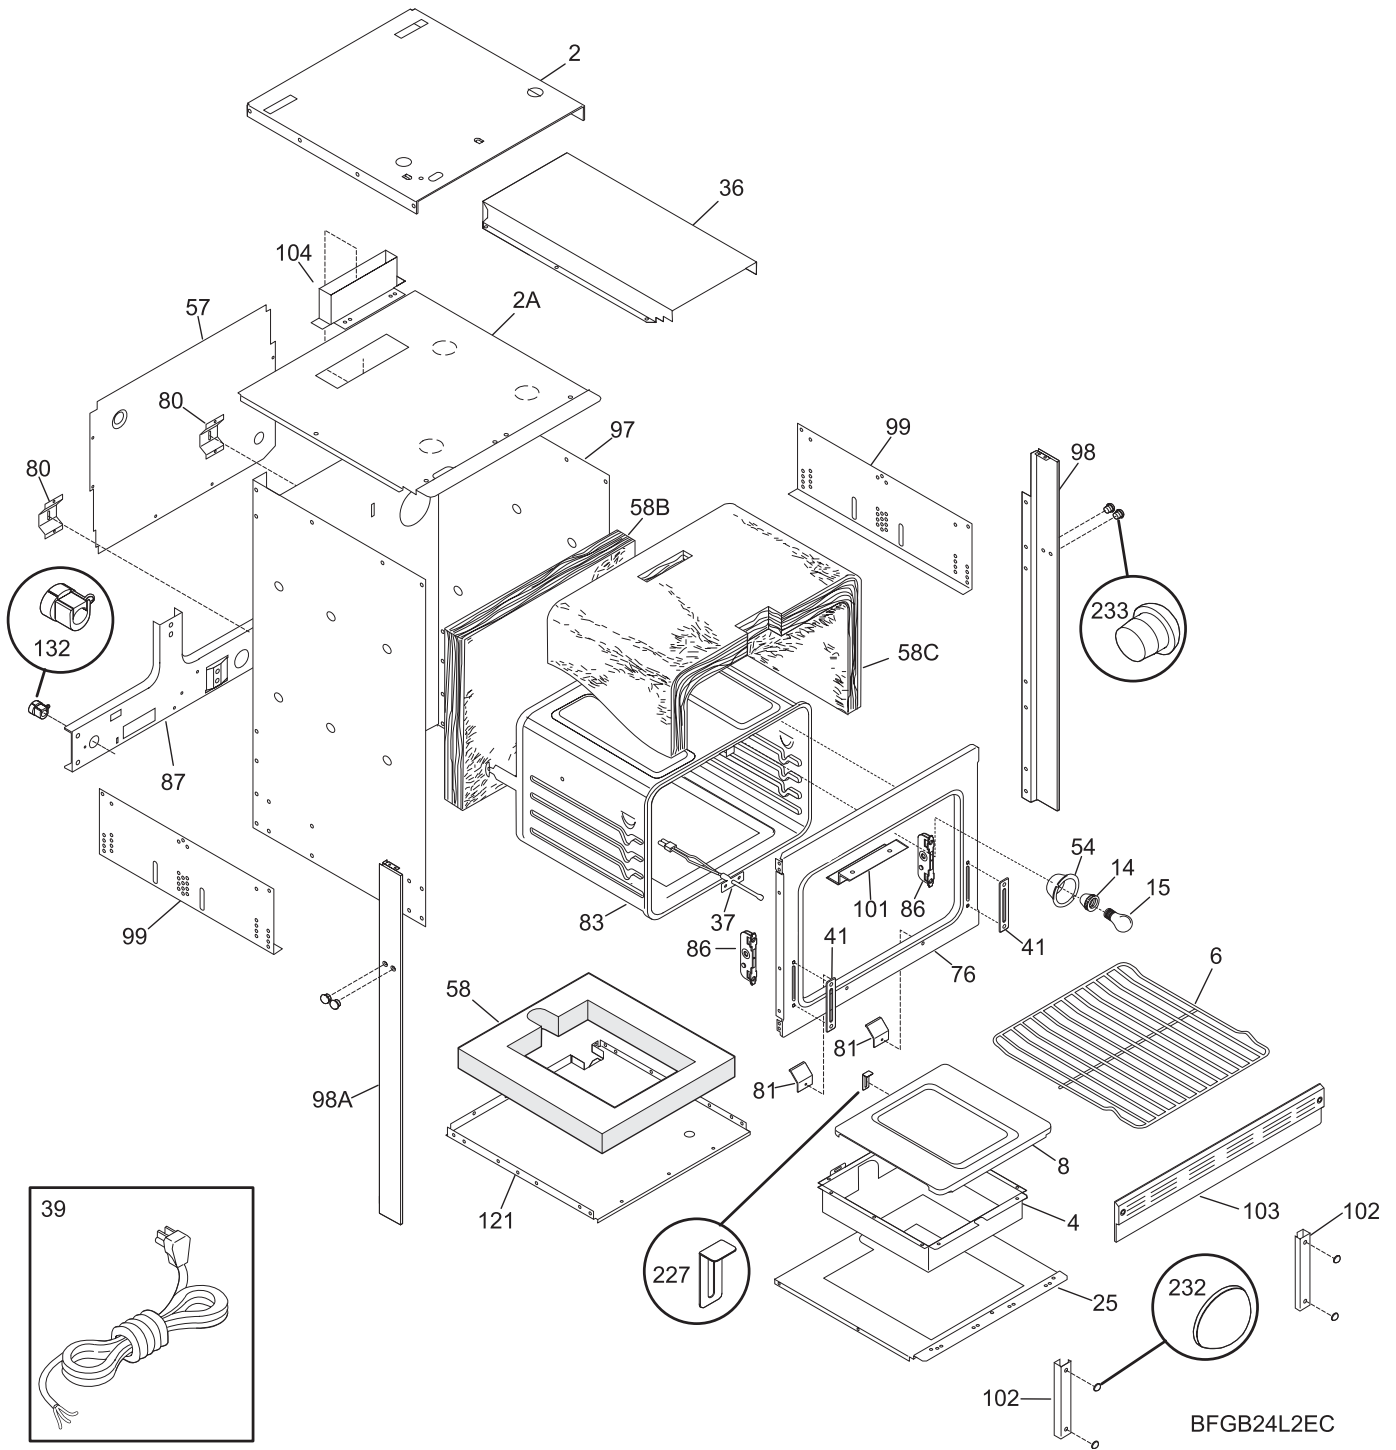

BODY

BODY

Model Index: A FGB24L2A (FGB24L2ABD)
B FGB24L2A (FGB24L2ASD)

POS. NO	PART NO.		DESCRIPTION
2	7318101903	A B	Wrapper, top
2A	75303305035	A B	Shield, insulation
4	7318161500	A B	Box, oven burner
6	7318345216	A B	Rack, oven, (2)
8	7318121400	A B	Panel, oven bottom
14	7318224000	A B	Receptacle, oven light
15	75303013071	A B	Bulb/Lamp, light
25	7318179000	A B	Shield, insulation, base
36	7318176005	A B	Flue
37 #	7316217002	A B	Probe, oven temp
39	7318144007	A B	Cord, service
54	7318222400	A B	Housing, oven light
57	7318071130	A B	Shield, rear wall
58	7318285032	A B	Insulation, oven bottom
58B	7318285003	A B	Insulation, oven back
58C	7318285015	A B	Insulation, top & sides, oven wrapper
76	7318056141	A B	Front-oven
80	7318192400	A B	Spring, oven
81	75303323710	A B	Bracket, oven
83	7318089403	A B	Liner, oven assy
86	7318561100	A B	Receptacle, hinge, (2)
86*	75304461333	A B	Screw, 10-32 x 17/32
87	75303308475	A B	Bracket, safety valve
97	7318066804	A B	Wrapper, back & sides
98	7318176812	A -	Trim, side, black, inner, RH
98	7318176802	- B	Trim, side, inner, RH
98A	7318176813	A -	Trim, side, black, inner, LH
98A	7318176803	- B	Trim, side, inner, LH
99	7318284201	A B	Panel, adjustable, side, (2)
101	75303308474	A B	Shield, vent
102	73203688	A B	Support, oven front
103	75303316735	A -	Trim, base, black, lower
103	75303316734	- B	Trim, base, white, lower
104	7318170200	A B	Flue
121	7318145005	A B	Wrapper, base
132	73201437	A B	Strain relief
227	75303323958	A B	Retainer, oven bottom
232	7318147412	A B	Bumper, base
233	7318166800	A -	Plug, button, black
233	7318166801	- B	Plug, button, white
*	7318232517	A B	Wiring Harness, main
*	75304400192	A B	Retainer, wiring
*	708002868	A B	Screw, 10-24 x 0.500, probe, thrm brkt, shield, drwr, box
*	708011955	A B	Screw, 10-24 x 0.375, square drive
*	708016432	A B	Screw, truss head, 8-18 x 0.375
*	75303211311	A B	Screw, 8-18 x 0.500
*	75303323136	A B	Screw ground
*	75303323277	A B	Screw, 8-18 X 13/32
*	75303325980	A B	Screw, 10-32 x 0.437