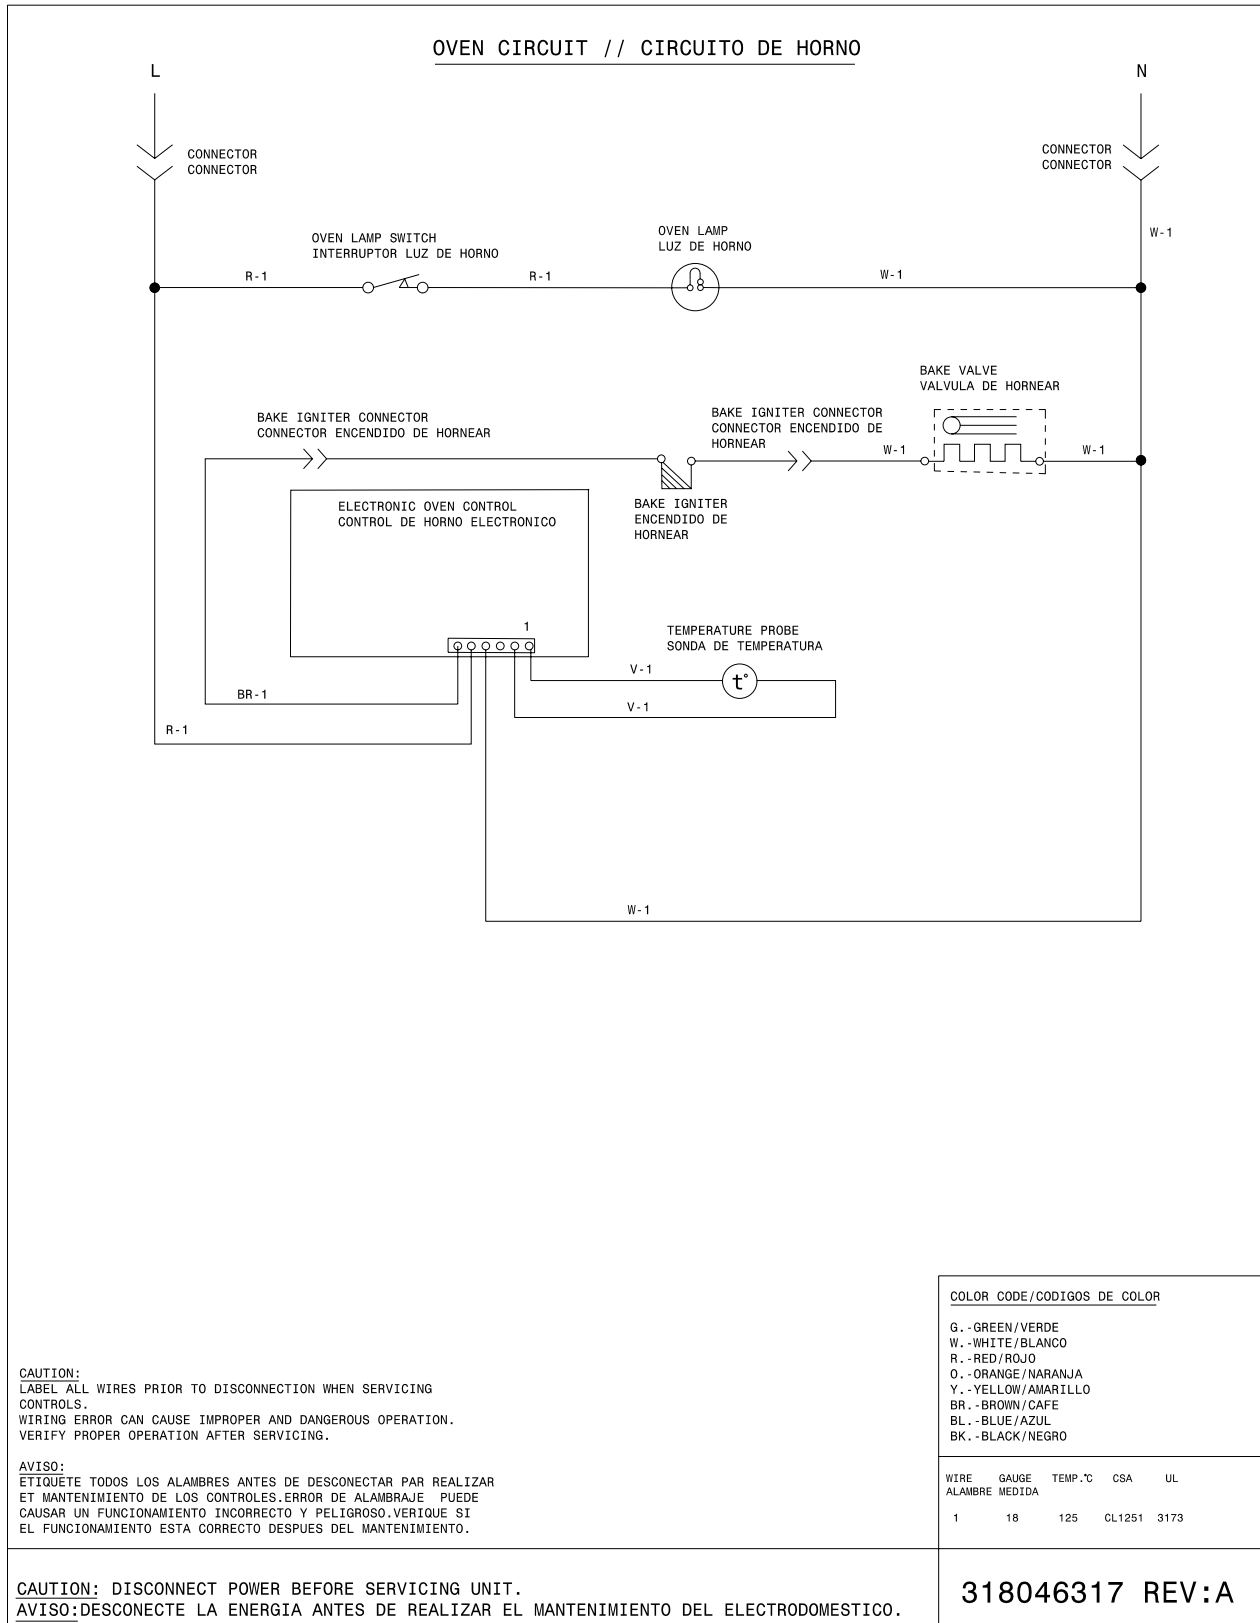

DOOR/DRAWER

Model Index: **A** FGB24L2A (FGB24L2ABD)
                          B FGB24L2A (FGB24L2ASD)

POS. NO	PART NO.		DESCRIPTION
3	7318026520	A B	Trim, oven door, black
4	7318051516	A -	Glass, oven door, black, outer
4	7318051553	- B	Glass, oven door, white, outer
6	7318073600	A B	Shield, air wash
7	7318285037	A B	Insulation, oven door
8	7318381402	A B	Glass-oven door, heat barrier, lower oven
9	7318156615	A B	Liner, oven door
10	75303311217	A B	Screw, 10-24 x 2 3/16
12 #	75303316768	A B	Seal, oven door, lower oven
17	7318162601	A B	Support, glass
18	7318053204	A B	Seal, rope, lower oven
23	7318567104	A B	Hinge, oven door
29	7318014403	A B	Spacer, door
33	73203715	A -	Glass-drawer, front
33	75303308464	- B	Glass-drawer, front
34	7318116000	A B	Panel, front frame
35	7318107000	A B	Drawer, broiler
36	7318332200	A B	Roller, nylon
37	73203722	A B	Rail, drawer, RH
37A	73203723	A B	Rail, drawer, LH
39	7318362822	A -	Handle Assembly, door, black, w/spacer
39	7318362820	- B	Handle Assembly, door, white, w/spacer
43	7318107804	A B	Liner, broiler door
44	7318088300	A B	Spring, broiler
45	7318024400	A B	Hinge, broiler, RH
45A	7318024401	A B	Hinge, broiler, LH
46	7318126200	A B	Pan, broiler
47	7318126300	A B	Insert, broiler pan
54	75304436875	A B	Screw, 8-18 X 1/2, black
59	73202113	A B	Plug, button
*	75303300414	A B	Spacer, cork & rubber
*	75303323277	A B	Screw, 8-18 X 13/32

WIRING DIAGRAM