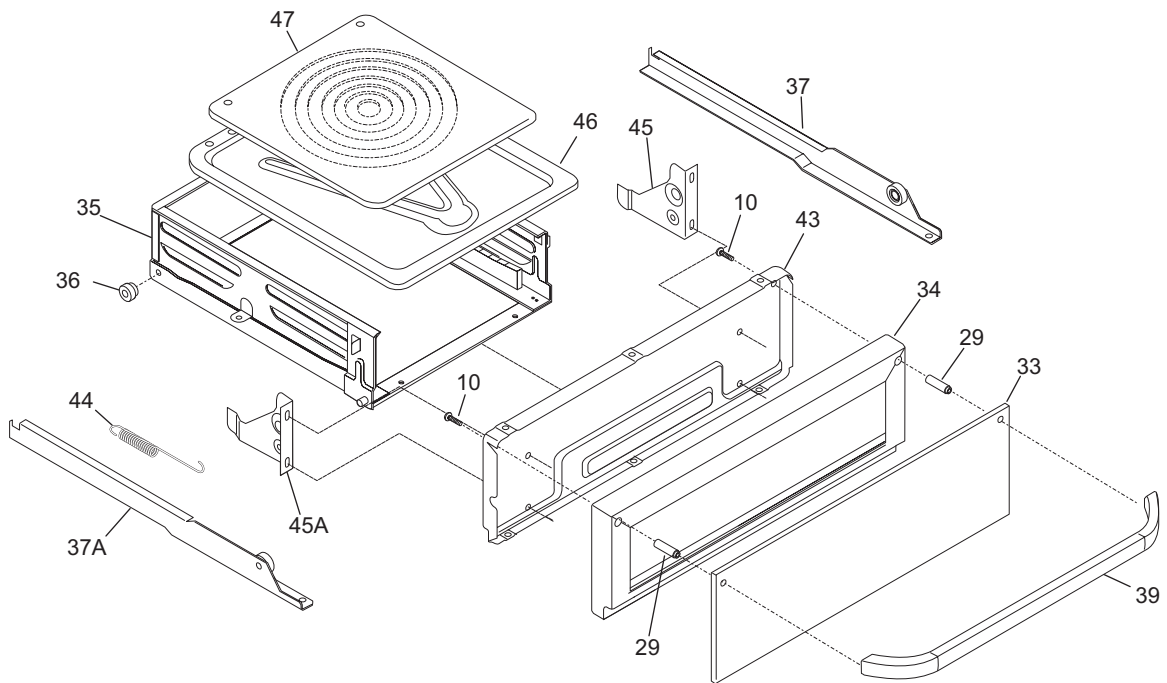

DOOR/DRAWER

DFGB24L2ASD

DOOR/DRAWER

Model Index: **A** FGB24L2A (FGB24L2ABD)
                          B FGB24L2A (FGB24L2ASD)

POS. NO	PART NO.		DESCRIPTION
3	7318026520	A B	Trim, oven door, black
4	7318051516	A -	Glass, oven door, black, outer
4	7318051553	- B	Glass, oven door, white, outer
6	7318073600	A B	Shield, air wash
7	7318285037	A B	Insulation, oven door
8	7318381402	A B	Glass-oven door, heat barrier, lower oven
9	7318156615	A B	Liner, oven door
10	75303311217	A B	Screw, 10-24 x 2 3/16
12 #	75303316768	A B	Seal, oven door, lower oven
17	7318162601	A B	Support, glass
18	7318053204	A B	Seal, rope, lower oven
23	7318567104	A B	Hinge, oven door
29	7318014403	A B	Spacer, door
33	73203715	A -	Glass-drawer, front
33	75303308464	- B	Glass-drawer, front
34	7318116000	A B	Panel, front frame
35	7318107000	A B	Drawer, broiler
36	7318332200	A B	Roller, nylon
37	73203722	A B	Rail, drawer, RH
37A	73203723	A B	Rail, drawer, LH
39	7318362822	A -	Handle Assembly, door, black, w/spacer
39	7318362820	- B	Handle Assembly, door, white, w/spacer
43	7318107804	A B	Liner, broiler door
44	7318088300	A B	Spring, broiler
45	7318024400	A B	Hinge, broiler, RH
45A	7318024401	A B	Hinge, broiler, LH
46	7318126200	A B	Pan, broiler
47	7318126300	A B	Insert, broiler pan
54	75304436875	A B	Screw, 8-18 X 1/2, black
59	73202113	A B	Plug, button
*	75303300414	A B	Spacer, cork & rubber
*	75303323277	A B	Screw, 8-18 X 13/32