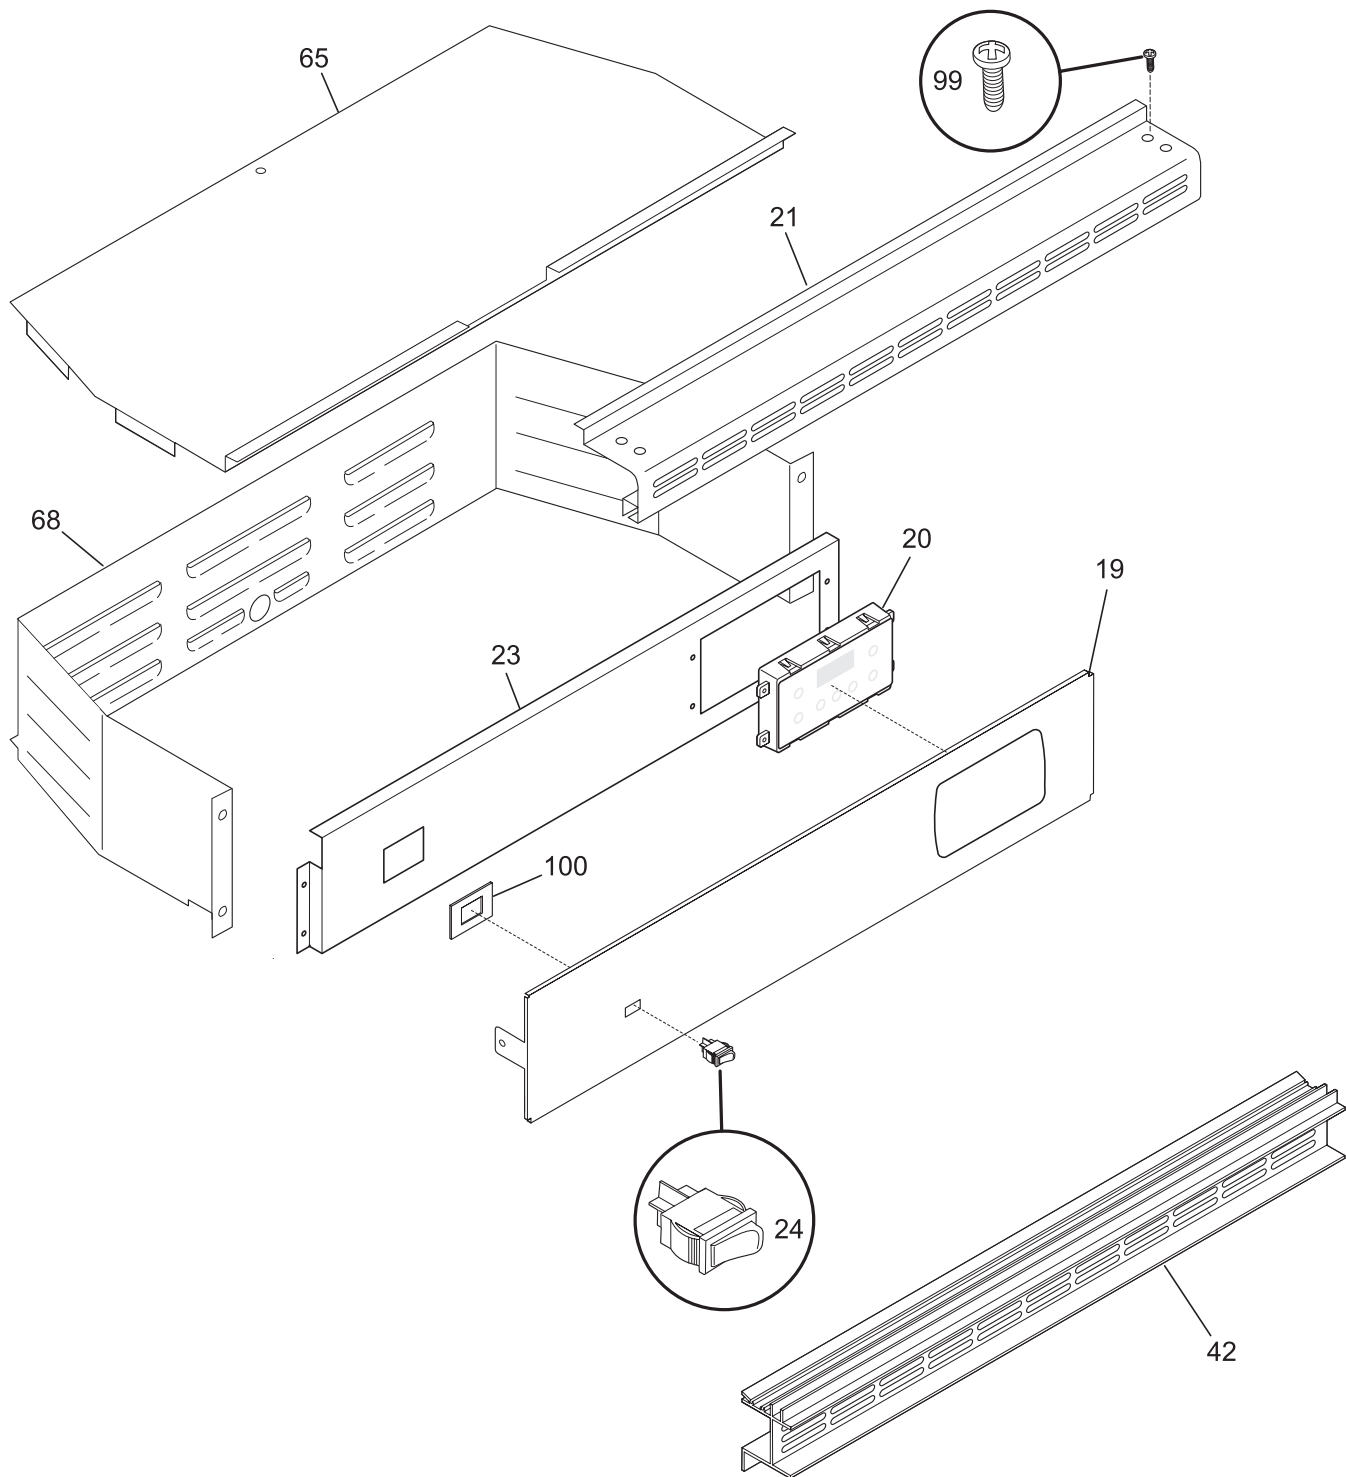

Copyright © 2009 Electrolux Home Products, Inc.
All rights reserved.

CONTROL PANEL

LA9822G019A

CONTROL PANEL

Model Index: **A** FGB24L2A (FGB24L2ABD)
 B FGB24L2A (FGB24L2ASD)

POS. NO	PART NO.		DESCRIPTION
19	7318234106	A -	Panel, control, black
19	7318234105	- B	Panel, control, white
20 #	7318185337	A -	Clock/Timer, EOC, black, ES100
20 #	7318185336	- B	Clock/Timer, EOC, white, ES100
20*	7318214401	A -	Overlay, clock, black
20*	7318214400	- B	Overlay, clock, white
21	7318176500	A -	Trim, top, black
21	7318176501	- B	Trim, top, white
23	7318015037	A B	Bracket, clock/timer mtg
24 #	7316005602	A -	Switch, rocker, black
24 #	7316005607	- B	Switch, rocker, white
42	7318027101	A -	Trim, center vent, black
42	75303271089	- B	Trim, center vent, white
65	7318038804	A B	Cover, control housing
68	75303302397	A B	Housing, control
99	75303307406	A -	Screw, 6-32 x 3/8, black, (2)
99	75303131766	- B	Screw, 6-32 x 0.375, top trim
100	7318112200	A B	Plate, mounting, rocker switch
*	75303211311	A B	Screw, 8-18 x 0.500
*	75303308458	A B	Screw, 10-24, (2)

BURNER

BURNER

Model Index: **A** FGB24L2A (FGB24L2ABD)
 B FGB24L2A (FGB24L2ASD)

POS. NO	PART NO.		DESCRIPTION
14 #	75303210167	A B	Regulator, pressure
14*	75303311306	A B	Screw, 8-18 x 0.375, (6)
17 #	73203702	A B	Valve, safety
18 #	75303210787	A B	Burner, oven
19 #	7318177710	A B	Ignitor, oven burner
20	73203676	A B	Baffle, oven burner
21	73201885	A B	Nut, Keps, 10-24
28 #	75303295305	A B	Valve, shut off
49	75303308469	A B	Bracket, safety valve
*	708002868	A B	Screw, 10-24 x 0.500, probe, thrm brkt, shield, drwr, box
*	75303300195	A B	Screw, 10-32 x 0.375, (2)