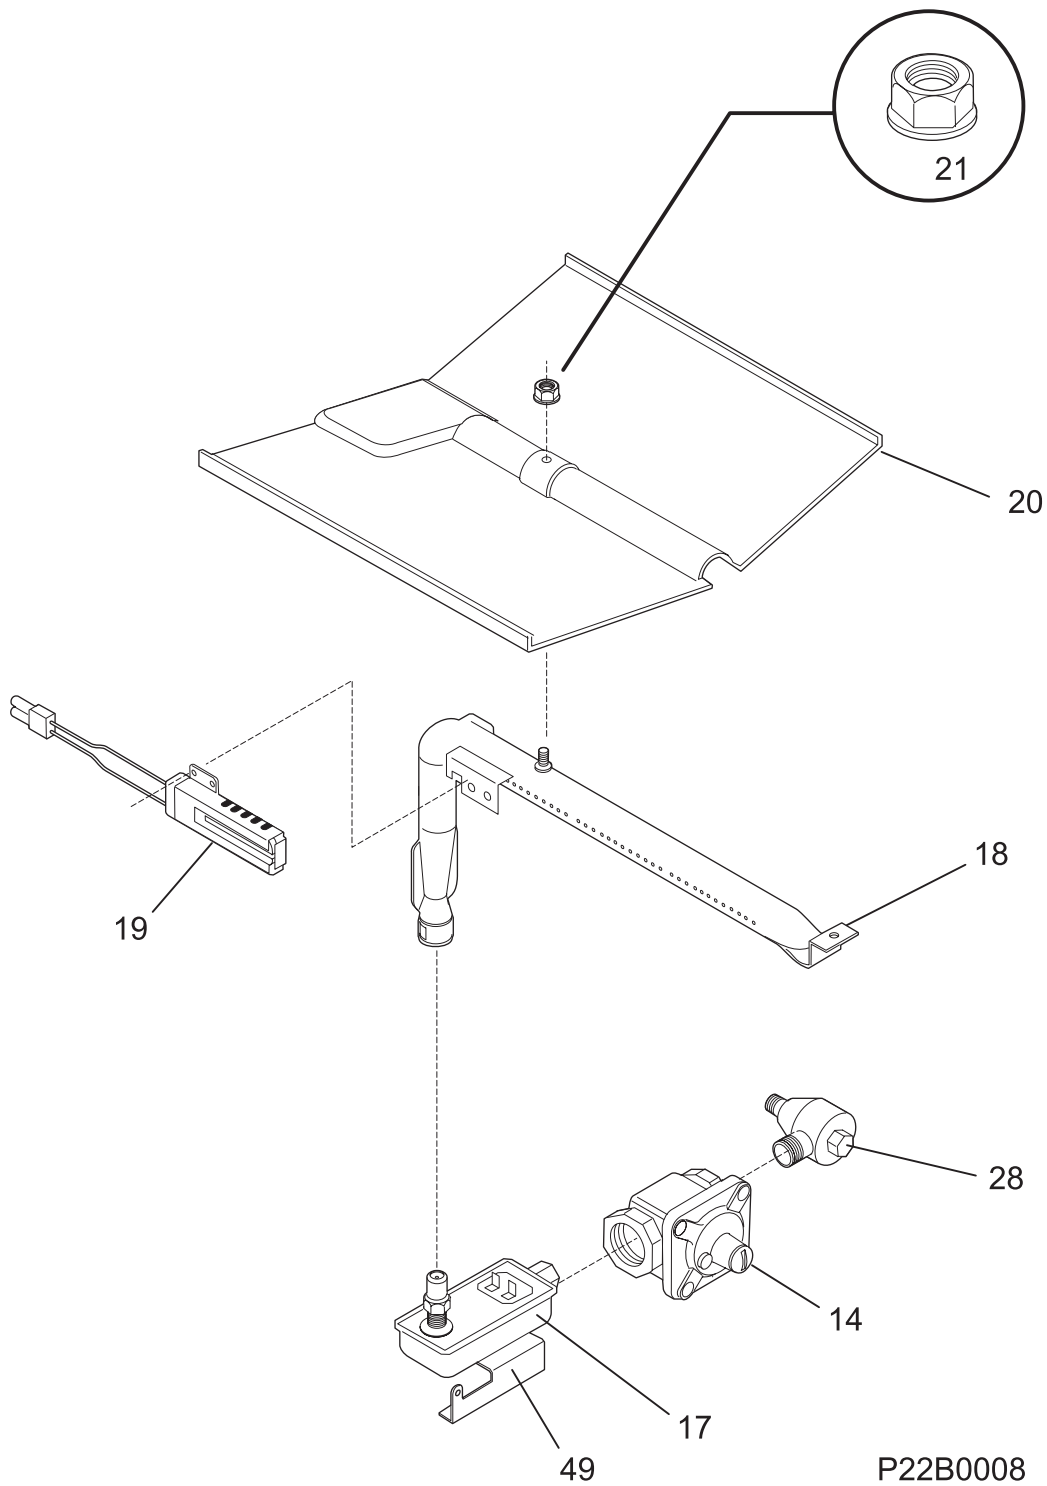

Copyright © 2009 Electrolux Home Products, Inc.
All rights reserved.

CONTROL PANEL

LA9822G019A

CONTROL PANEL

Model Index: **A** FGB24L2A (FGB24L2ABD)
 B FGB24L2A (FGB24L2ASD)

POS. NO	PART NO.		DESCRIPTION
19	7318234106	A -	Panel, control, black
19	7318234105	- B	Panel, control, white
20 #	7318185337	A -	Clock/Timer, EOC, black, ES100
20 #	7318185336	- B	Clock/Timer, EOC, white, ES100
20*	7318214401	A -	Overlay, clock, black
20*	7318214400	- B	Overlay, clock, white
21	7318176500	A -	Trim, top, black
21	7318176501	- B	Trim, top, white
23	7318015037	A B	Bracket, clock/timer mtg
24 #	7316005602	A -	Switch, rocker, black
24 #	7316005607	- B	Switch, rocker, white
42	7318027101	A -	Trim, center vent, black
42	75303271089	- B	Trim, center vent, white
65	7318038804	A B	Cover, control housing
68	75303302397	A B	Housing, control
99	75303307406	A -	Screw, 6-32 x 3/8, black, (2)
99	75303131766	- B	Screw, 6-32 x 0.375, top trim
100	7318112200	A B	Plate, mounting, rocker switch
*	75303211311	A B	Screw, 8-18 x 0.500
*	75303308458	A B	Screw, 10-24, (2)

BURNER

BURNER

Model Index: **A** FGB24L2A (FGB24L2ABD)
 B FGB24L2A (FGB24L2ASD)

POS. NO	PART NO.		DESCRIPTION
14 #	75303210167	A B	Regulator, pressure
14*	75303311306	A B	Screw, 8-18 x 0.375, (6)
17 #	73203702	A B	Valve, safety
18 #	75303210787	A B	Burner, oven
19 #	7318177710	A B	Ignitor, oven burner
20	73203676	A B	Baffle, oven burner
21	73201885	A B	Nut, Keps, 10-24
28 #	75303295305	A B	Valve, shut off
49	75303308469	A B	Bracket, safety valve
*	708002868	A B	Screw, 10-24 x 0.500, probe, thrm brkt, shield, drwr, box
*	75303300195	A B	Screw, 10-32 x 0.375, (2)