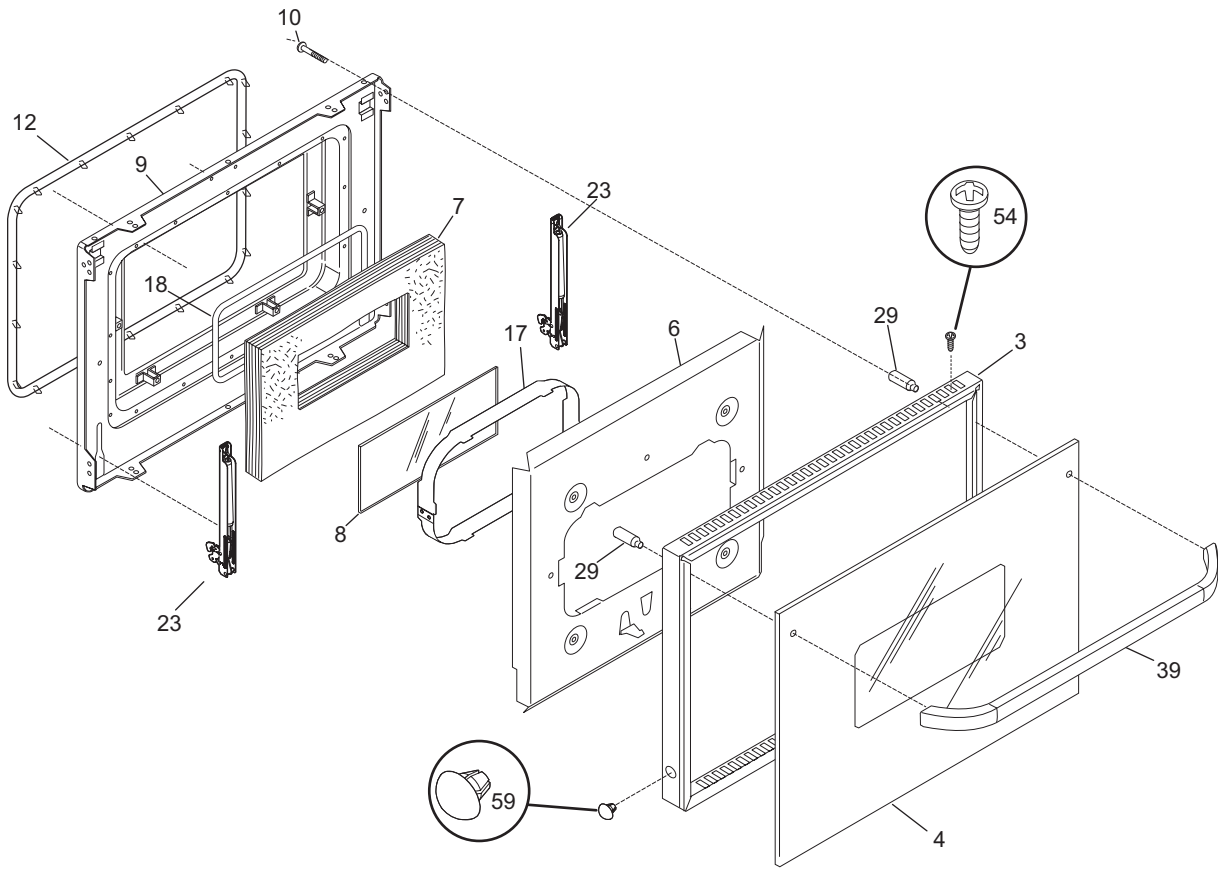

DOOR/DRAWER

DFGB24L2ASD

DOOR/DRAWER

Model Index: **A** FGB24L2A (FGB24L2ABD)
                          B FGB24L2A (FGB24L2ASD)

POS. NO	PART NO.		DESCRIPTION
3	7318026520	A B	Trim, oven door, black
4	7318051516	A -	Glass, oven door, black, outer
4	7318051553	- B	Glass, oven door, white, outer
6	7318073600	A B	Shield, air wash
7	7318285037	A B	Insulation, oven door
8	7318381402	A B	Glass-oven door, heat barrier, lower oven
9	7318156615	A B	Liner, oven door
10	75303311217	A B	Screw, 10-24 x 2 3/16
12 #	75303316768	A B	Seal, oven door, lower oven
17	7318162601	A B	Support, glass
18	7318053204	A B	Seal, rope, lower oven
23	7318567104	A B	Hinge, oven door
29	7318014403	A B	Spacer, door
33	73203715	A -	Glass-drawer, front
33	75303308464	- B	Glass-drawer, front
34	7318116000	A B	Panel, front frame
35	7318107000	A B	Drawer, broiler
36	7318332200	A B	Roller, nylon
37	73203722	A B	Rail, drawer, RH
37A	73203723	A B	Rail, drawer, LH
39	7318362822	A -	Handle Assembly, door, black, w/spacer
39	7318362820	- B	Handle Assembly, door, white, w/spacer
43	7318107804	A B	Liner, broiler door
44	7318088300	A B	Spring, broiler
45	7318024400	A B	Hinge, broiler, RH
45A	7318024401	A B	Hinge, broiler, LH
46	7318126200	A B	Pan, broiler
47	7318126300	A B	Insert, broiler pan
54	75304436875	A B	Screw, 8-18 X 1/2, black
59	73202113	A B	Plug, button
*	75303300414	A B	Spacer, cork & rubber
*	75303323277	A B	Screw, 8-18 X 13/32