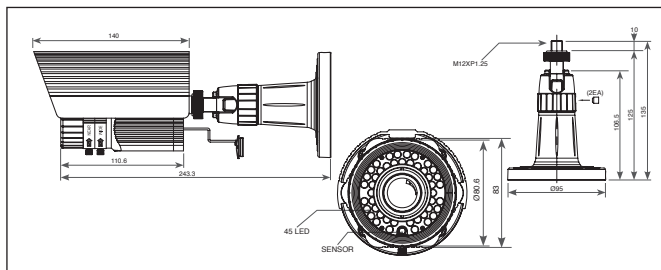

Specifications

Part Number	EZ750
Pickup Device	1/3" 960H Sony Exview HAD CCD II
Video Format	NTSC or PAL
Picture Elements	1020 x 508 (NTSC) 1020 x 508 (NTSC)
Effective Pixels (NTSC PAL)	976 x 494 (NTSC) 976 x 582 (PAL)
Scanning System	2:1 Interlace
Scanning Frequency	H: 15.734 KHz, V: 59.94 Hz H: 15.625KHz, V: 50Hz
Horizontal Resolution	720+ TVL
Sensitivity	0 lux with IR on .05 lux native from sensor
Sensitivity IR on	0 Lux
S/N Ratio	Over 50dB (AGC off)
Electronic Shutter	1/60s~1/100,000s
Video Output	BNC 1.0Vp-p 75Ω
Gamma Correction	0.45
Lens Type	2.8-12mm
Lens Options	Varifocal
BLC	OFF/BLC/HSBLC
Gain Control	Low light auto, bright light auto, manual selectable
White Balance	ATW/One Push/User2/Anti-Crawl/Manual/Push Lock
Sync Mode	Internal Sync
IR LED	45 Smart LEDs
IR Wave Length	850nm
IR Distance	Up to 50M/164 ft
IR Configuration	Split glass isolation prevents internal reflections
Day/Night	Auto/ Color/BW
OSD Menu	Built-in Joystick
OSD Languages	English, Spanish, French, Chinese, German, Japanese, Portuguese, Russian
Digital Noise Reduction	2D On/Off (Level adjustable)
ATR	On/Off (3 levels each adjustable for luminance and contrast)
Wide Dynamic Range	On/Off (3 levels each adjustable for luminance and contrast)
Motion Detection	Off/On for 4 selectable zones (On screen indication on alarm)
Privacy Mask	Off/On for 4 selectable zones
Environmental	IP67 Waterproof
Power Source	12VDC/24VAC
Power Consumption	850mA, 1.1A (heater on) 10W, 21W (heater on)
Operating Temp	14°F~122°F -10°C~50°C
Humidity	Less than 80% non-condensing
Dimensions (in mm)	3.8 x 3.26 x 4.35 98.6 x 83 x 110.6
Weight (lbs gm)	1.98 lbs 900g
Heater	Yes, built-in
Mount	Mount Bracket Included
Certifications	CE/FCC

Dimensions: mm/in

Ordering Info

EZ750: Day/Night IR Bullet, Black, 720+TVL, 2.8-12mm

Free Manuals Download Website

<http://myh66.com>

<http://usermanuals.us>

<http://www.somanuals.com>

<http://www.4manuals.cc>