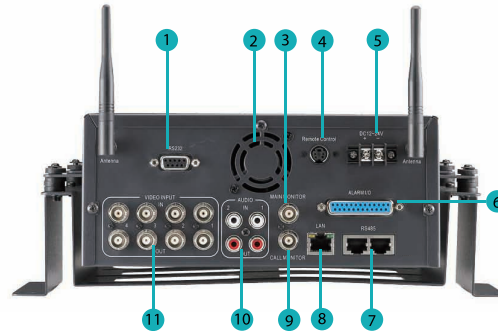

Major Operating Controls

Rear View
EDR410MW

- 1 RS-232
- 2 Fan
- 3 Main Monitor
- 4 Remote
- 5 Power
- 6 Alarm Input/Output
- 7 RS-485
- 8 LAN
- 9 Call Monitor
- 10 Audio Input/Output
- 11 Video Input/Output

*Front & back panel controls vary depending on models