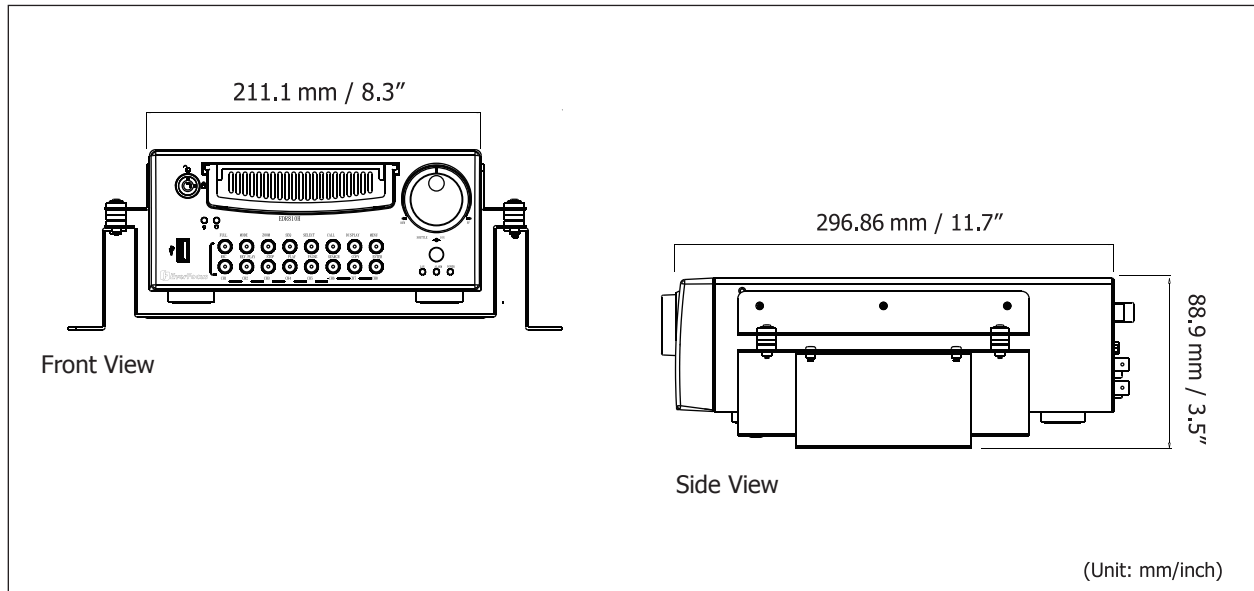

Major Operating Controls

Rear View
EDR410MW

- 1 RS-232
- 2 Fan
- 3 Main Monitor
- 4 Remote
- 5 Power
- 6 Alarm Input/Output
- 7 RS-485
- 8 LAN
- 9 Call Monitor
- 10 Audio Input/Output
- 11 Video Input/Output

*Front & back panel controls vary depending on models

Dimensions

Ordering Information

EDR410M

- **EDR410M/120:** 4 Ch, 120 FPS, Mobile Half Size, 120 GB, TCP/IP, MPEG4, USB
- **EDR410M/320:** 4 Ch, 120 FPS, Mobile Half Size, 320 GB, TCP/IP, MPEG4, USB

EDR810M

- **EDR810M/120:** 8 Ch, 120 FPS, Mobile Half Size, 120 GB, TCP/IP, MPEG4, USB
- **EDR810M/320:** 8 Ch, 120 FPS, Mobile Half Size, 320 GB, TCP/IP, MPEG4, USB

EDR410MW

- **EDR410M/120:** 4 Ch, 120 FPS, Wireless Mobile Half Size, 120 GB, TCP/IP, MPEG4, USB
- **EDR410M/320:** 4 Ch, 120 FPS, Wireless Mobile Half Size, 320 GB, TCP/IP, MPEG4, USB