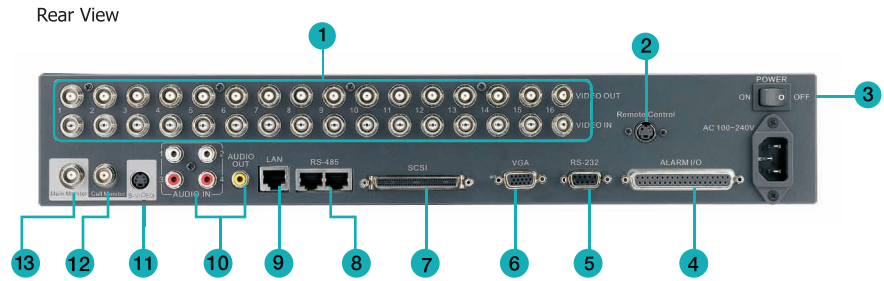

Major Operating Controls

- 1 Video In/Out
- 2 Remote Control Receiver
- 3 Main Power Switch
- 4 Alarm Input/Output
- 5 RS232 Connector
- 6 VGA Output
- 7 SCSI Port
- 8 RS485 Connector
- 9 LAN Connector
- 10 Audio In/Out
- 11 S-Video
- 12 Call Monitor
- 13 Main Monitor

*Front & back panel controls vary depending on models