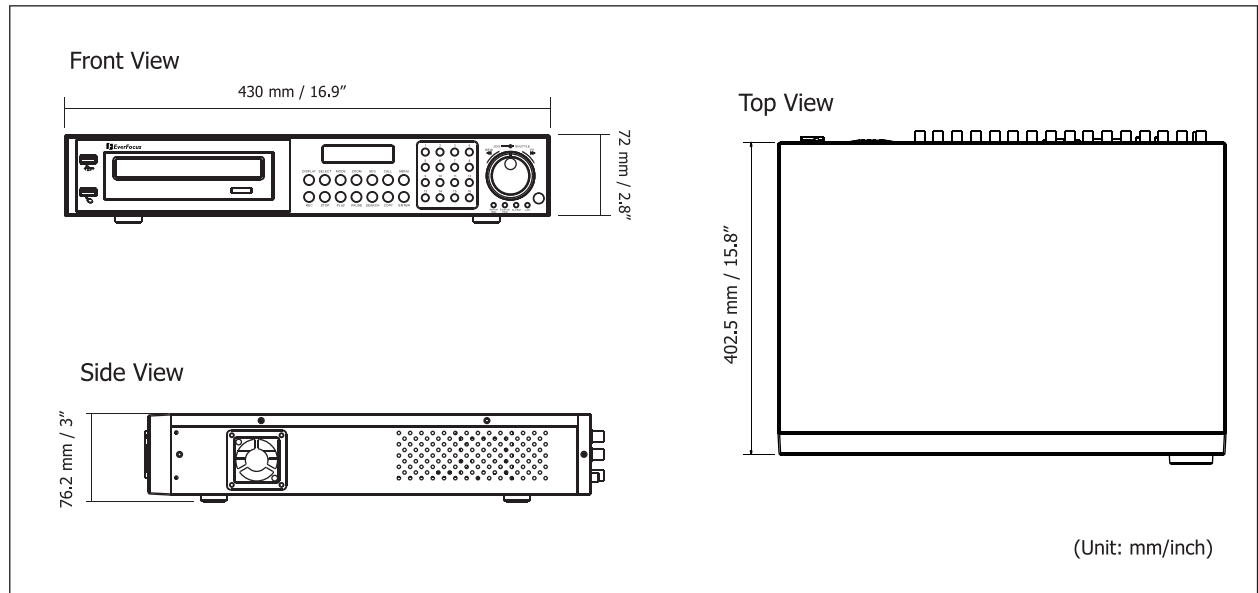

*Front & back panel controls vary depending on models

Dimensions

Ordering Information

EDVR16D3

- **EDVR16D3/500:** 16 Ch, DVD Burner, 480 FPS, 500 GB, TCP/IP, MPEG4, USB
- **EDVR16D3/1T:** 16 Ch, DVD Burner, 480 FPS, 1TB, TCP/IP, MPEG4, USB
- **EDVR16D3/2T:** 16 Ch, DVD Burner, 480 FPS, 2 TB, TCP/IP, MPEG4, USB