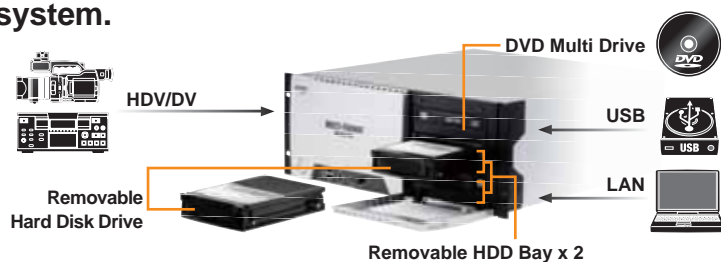

Built-in Scheduler and support for external controls.

A built-in software scheduler allows content to be played by specific time, date, day of the week and month.

Playback, Power OFF and other parameters can be remotely controlled from external devices using RS-232C or MIDI.