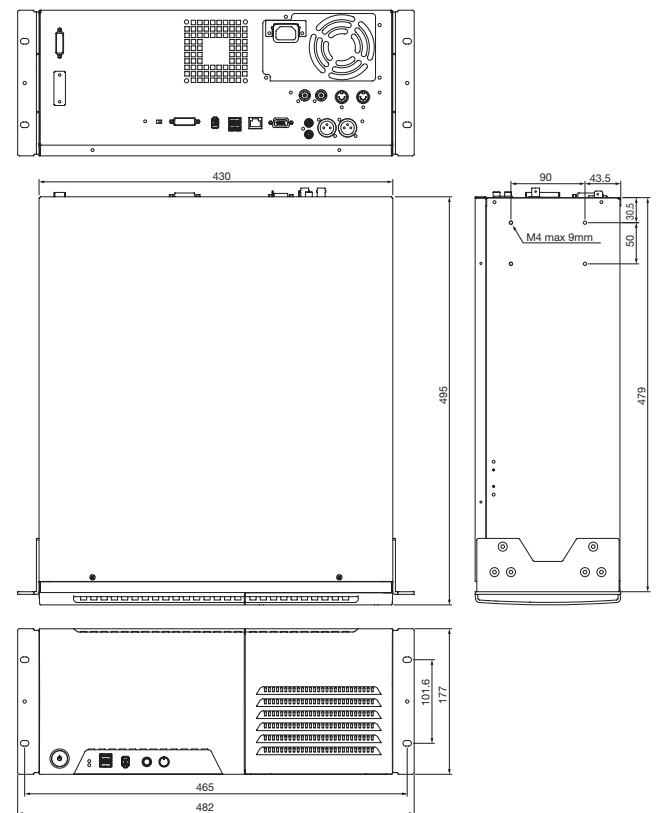

■ Dimension Chart (mm)