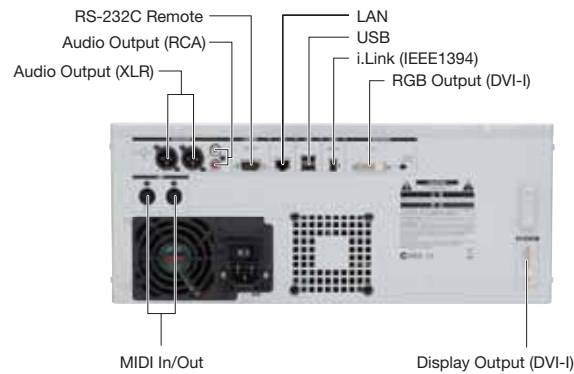

■ Rear View

■ Optional Items

HDD-250 (250GB)
Removable Hard Disk Drive
Capable of approximately 20 hours of recording time in HDV-native format

VC-300HD (HD/SD-SDI)
VC-200HD
Multi-Format Video Converter

EDIROL by Roland **Roland** Systems Group

For more details, please visit us at
www.rolandsystemsgroup.com

Copyright 2008 Roland Corporation. All rights reserved.
All specification and appearances are subject to change without notice.