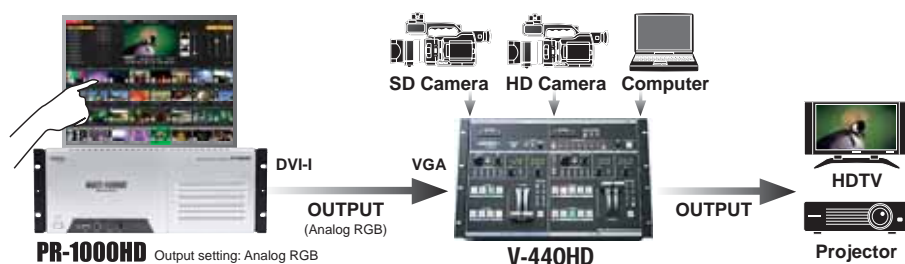

Flexible and intuitive video presentation system.

Touch panel display provides a more intuitive operation.

The EDIROL V-440HD Multi-Format Video Mixer accepts the HD signal from the DVI-D/RGB port on the PR-1000HD.

The V-440HD also accepts HD cameras and computer formats.