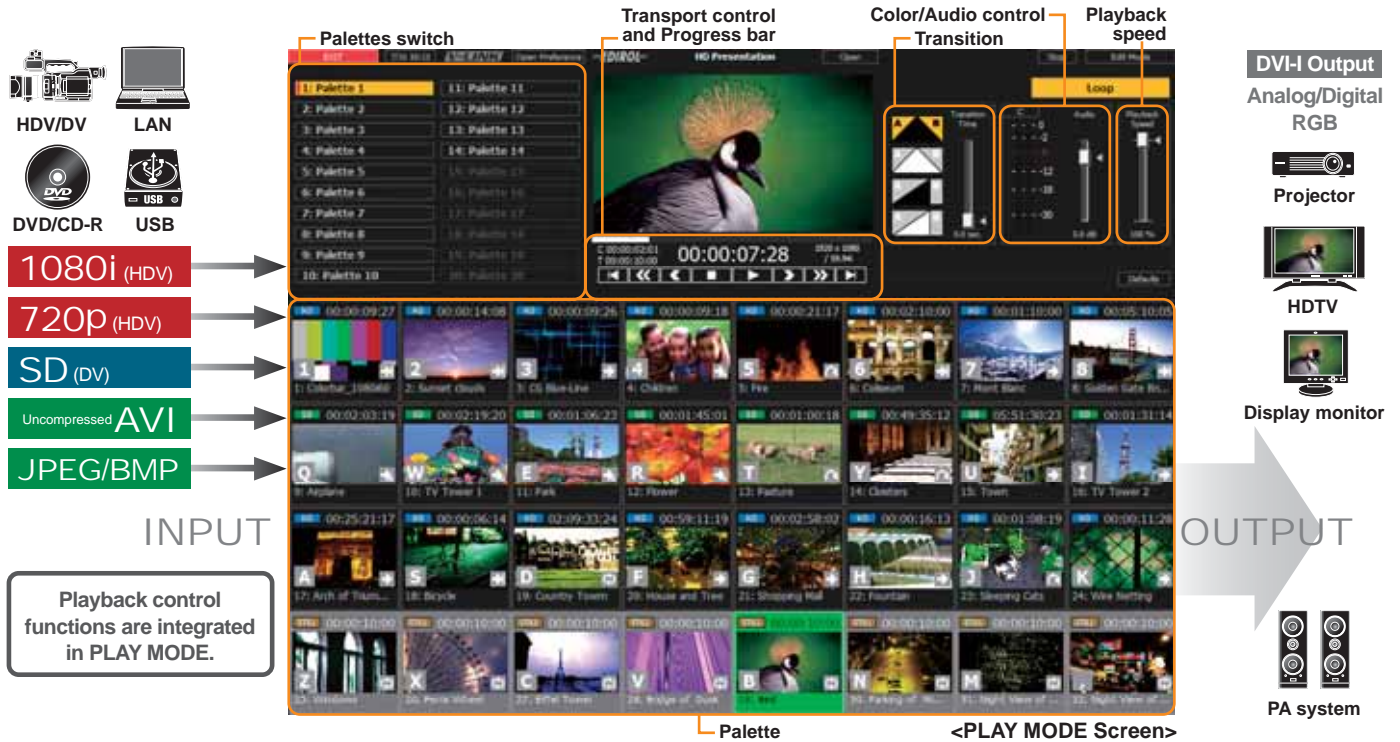

The EDIROL PR series user interface is intuitive and easy to use.

Clips of Multiple video formats can be directly captured and played seamlessly.

Flexible and Stable Playback.

- Instantly playback 640 clips (32 clips x 20 palettes).
- Internal processing with intra-frame MPEG-2 ensures precise frame accurate playback with in/out points.
- Enhances your visual presentation with playback speed and color control.

- The PR-1000HD is the next generation HD video presenter in the popular EDIROL PR series.
- Supports Multi-Format media consisting of HD, SD and/or Stills.
- Smooth and high quality playback for any applications where visuals are used.

Simply drag and drop the materials to an assigned location within a palette.

<EDIT MODE screen>

VC series expands Multi-Format output options.

Combine the PR-1000HD with the EDIROL VC-300HD/VC-200HD Multi-Format Video Converter to expand input/output formats to HD/SD-SDI, RGB formats, etc.

Flexible and intuitive video presentation system.

Touch panel display provides a more intuitive operation.

The EDIROL V-440HD Multi-Format Video Mixer accepts the HD signal from the DVI-D/RGB port on the PR-1000HD.