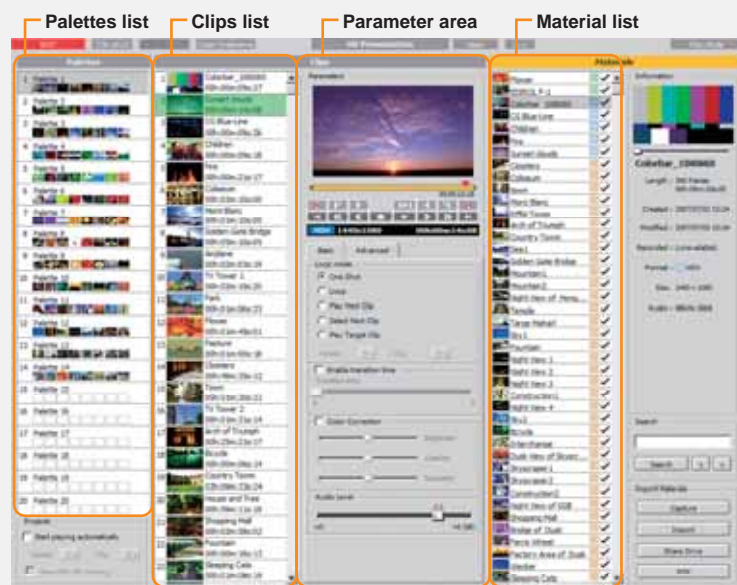

Selectable output aspect ratio.

Built-in scaler allows output in multiple resolutions.

You can select output formats that match your output device such as a data projector or HDTV.

USB Mouse and Keyboard are standard requirements for the PR-1000HD.

Simply drag and drop the materials to an assigned location within a palette.

<EDIT MODE screen>

VC series expands Multi-Format output options.

Combine the PR-1000HD with the EDIROL VC-300HD/VC-200HD Multi-Format Video Converter to expand input/output formats to HD/SD-SDI, RGB formats, etc.