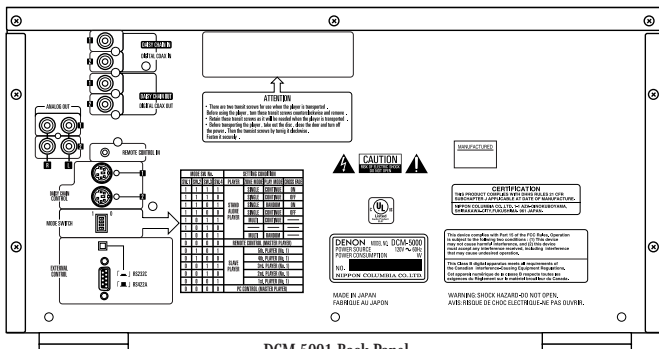

DCM-5001 Back Panel