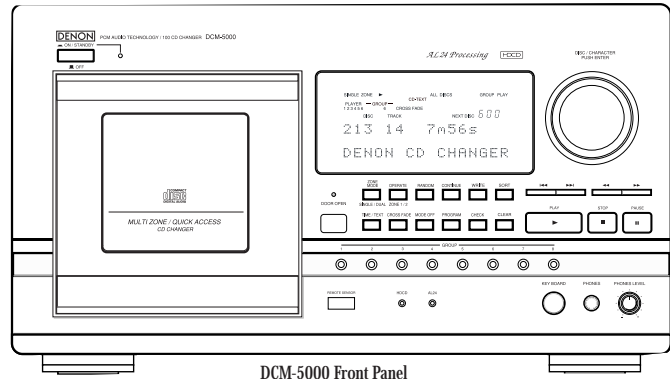

DCM-5000 Front Panel