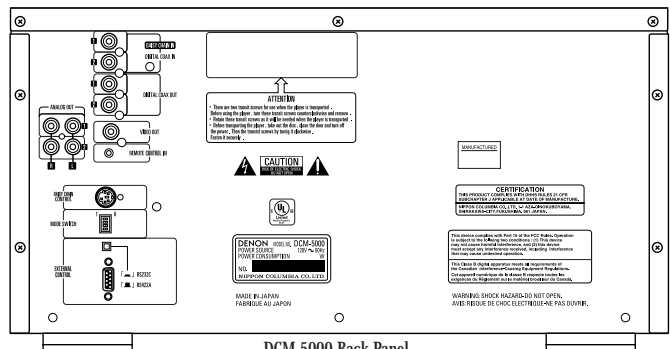

DCM-5000 Back Panel

DENON

DENON ELECTRONICS

DIVISION OF DENON CORPORATION (U.S.A.)

222 NEW ROAD, PARSIPPANY, NJ 07054-4200, U.S.A.

TEL: (973) 396-0810 (973) 808-1608 fax www.del.denon.com

DENON CANADA, INC.

17 DENISON STREET, MARKHAM ONTARIO, CANADA L3R 1B5

TEL: (905) 475-4085

NIPPON COLUMBIA CO., LTD.

14-14, AKASAKA 4-CHOME, MINATO-KU, TOKYO 107-8011, JAPAN

www.denon.co.jp