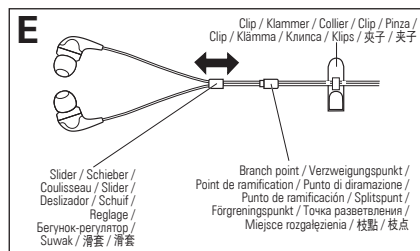

DENON

In-Ear Headphones

AH-C360

Owner's Manual

Bedienungsanleitung

Manuel de l'Utilisateur

Manuale delle istruzioni

Manual del usuario

Gebruiksaanwijzing

Bruksanvisning

Инструкция по эксплуатации

Instrukcja Obsługi

操作說明書

操作说明书

Accessories

Check that the following parts are supplied with the product.

① Owner's Manual	1
② Service station list	1
③ Ear pieces (XS/S/L size) (☞ A)	2 pcs. / 1 size
(M size ear pieces are pre-fitted on the headphones.)	
④ Extension cable (Cable length 0.8m) (☞ B)	1
⑤ Clip (☞ C)	1
⑥ Carrying Case (☞ F)	1

Declaration of conformity

We declare under our sole responsibility that this product, to which this declaration relates, is in conformity with the following standards: EN55013.

Following the provisions of 2004/108/EC Directive. (For Europe model)

A note about recycling

This product's packaging materials are recyclable and can be reused. Please dispose of any materials in accordance with the local recycling regulations.

When discarding the unit, comply with local rules or regulations.

This product and the supplied accessories conform to the WEEE directive. (For Europe model)

Safety precautions

- Listening at high volumes that irritate your ears can have a negative influence on your hearing.
- Do not use headphones while driving a bicycle, motorcycle or automobile. Doing so could lead to accidents.
- When using headphones, for safety keep the volume to a level at which surrounding sounds can be heard.
- Do not put in water or dampen.
- Do not place heavy objects on, heat, or pull on the headphones. Doing so could damage or deform them.
- Store the ear pieces out of the reach of children to prevent small children from accidentally swallowing them.

Caution on handling

- Be sure to hold the plug when unplugging the cable.
- **Do not place undue stress on the cable, as this can result in wire disconnection or damage.** Observe the following for correct usage.
  - **Do not pull the cable unduly.**
  - Do not pull too hard on the cord when attaching it to or removing it from the included clip.
  - Do not fold the cable.
  - When connected to a portable device, do not leave the portable device hanging.
  - Do not wrap the cable around the portable device.
- If you leave a connected portable device hanging, it may become disconnected and fall. Take care as DENON does not guarantee portable devices.
- Do not use benzene, thinners, or other organic solvents or insecticides on the main unit since they may cause a change in quality or color.
- The headphones have a structure by which the sound tends to leak out if the volume is too high. Be considerate of others.

Using the headphones

About the ear pieces

Select the ear pieces providing the best fit from among three sizes: XS, S, M and L (☞ A).

NOTE

- Fit the ear pieces securely on the nozzle of the headphones.
- The ear pieces may deteriorate after long term of use or storage.

Using the headphones

Check the left/right markings on the headphones, then insert them so that they fit snugly inside your ear, the one marked "R" in your right ear, the one marked "L" in your left ear (☞ D).