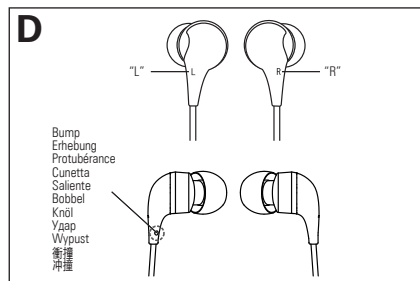

DENON

In-Ear Headphones

AH-C360

Owner's Manual

Bedienungsanleitung

Manuel de l'Utilisateur

Manuale delle istruzioni

Manual del usuario

Gebruiksaanwijzing

Bruksanvisning

Инструкция по эксплуатации

Instrukcja Obsługi

操作說明書

操作说明书

Accessories

Check that the following parts are supplied with the product.

① Owner's Manual	1
② Service station list	1
③ Ear pieces (XS/S/L size) (☞ A)	2 pcs. / 1 size
(M size ear pieces are pre-fitted on the headphones.)	
④ Extension cable (Cable length 0.8m) (☞ B)	1
⑤ Clip (☞ C)	1
⑥ Carrying Case (☞ F)	1

Declaration of conformity

We declare under our sole responsibility that this product, to which this declaration relates, is in conformity with the following standards: EN55013.

Following the provisions of 2004/108/EC Directive. (For Europe model)

A note about recycling

This product's packaging materials are recyclable and can be reused. Please dispose of any materials in accordance with the local recycling regulations.

When discarding the unit, comply with local rules or regulations.

This product and the supplied accessories conform to the WEEE directive. (For Europe model)

Safety precautions

- Listening at high volumes that irritate your ears can have a negative influence on your hearing.
- Do not use headphones while driving a bicycle, motorcycle or automobile. Doing so could lead to accidents.
- When using headphones, for safety keep the volume to a level at which surrounding sounds can be heard.
- Do not put in water or dampen.
- Do not place heavy objects on, heat, or pull on the headphones. Doing so could damage or deform them.
- Store the ear pieces out of the reach of children to prevent small children from accidentally swallowing them.

Caution on handling

- Be sure to hold the plug when unplugging the cable.
- **Do not place undue stress on the cable, as this can result in wire disconnection or damage.** Observe the following for correct usage.
  - **Do not pull the cable unduly.**
  - Do not pull too hard on the cord when attaching it to or removing it from the included clip.
  - Do not fold the cable.
  - When connected to a portable device, do not leave the portable device hanging.
  - Do not wrap the cable around the portable device.
- If you leave a connected portable device hanging, it may become disconnected and fall. Take care as DENON does not guarantee portable devices.
- Do not use benzene, thinners, or other organic solvents or insecticides on the main unit since they may cause a change in quality or color.
- The headphones have a structure by which the sound tends to leak out if the volume is too high. Be considerate of others.

Using the headphones

About the ear pieces

Select the ear pieces providing the best fit from among three sizes: XS, S, M and L (☞ A).

NOTE

- Fit the ear pieces securely on the nozzle of the headphones.
- The ear pieces may deteriorate after long term of use or storage.

Using the headphones

Check the left/right markings on the headphones, then insert them so that they fit snugly inside your ear, the one marked "R" in your right ear, the one marked "L" in your left ear (☞ D).