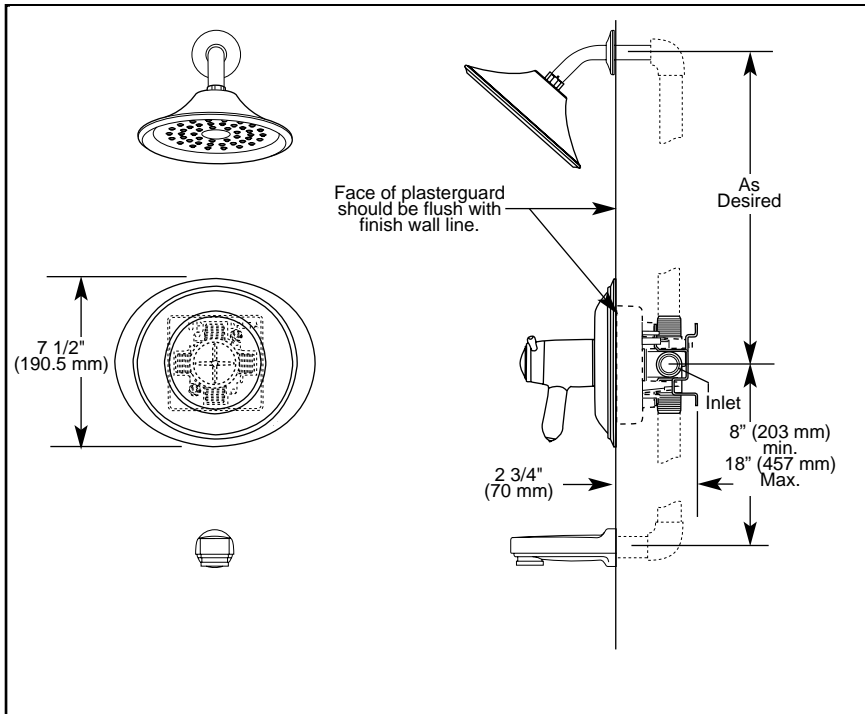

Submitted Model No.: _____

Specific Features: _____

▲ Designate proper finish suffix

TUB AND SHOWER JETTED SHOWER™ TRIM

- Innovations® Collection
- TempAssure® Thermostatic
- Valve Only (T17T030)
- Shower Only (T17T230)
- Tub/Shower (T17T430)

STANDARD SPECIFICATIONS:

- TempAssure® 17T thermostatic valve cartridge.
- Thermostatic wax element maintains the outlet temperature to $\pm 3.6^\circ\text{F}$.
- Must also order R10000-UNBX rough valve body.
- Back to back installation capability.
- Lever volume control handle; temperature adjustment dial.
- Graphics indicate hot/cold temperature adjustment.
- Field adjustable to limit rotation into hot water zone.
- All parts are replaceable from the front of the valve.
- Adjusts for up to 1" wall thickness.