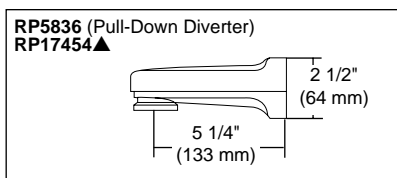

▲ Designate proper finish suffix

TUB AND SHOWER JETTED SHOWER™ TRIM

- Innovations® Collection
- TempAssure® Thermostatic
- Valve Only (T17T030)
- Shower Only (T17T230)
- Tub/Shower (T17T430)

STANDARD SPECIFICATIONS:

- TempAssure® 17T thermostatic valve cartridge.
- Thermostatic wax element maintains the outlet temperature to $\pm 3.6^\circ\text{F}$.
- Must also order R10000-UNBX rough valve body.
- Back to back installation capability.
- Lever volume control handle; temperature adjustment dial.
- Graphics indicate hot/cold temperature adjustment.
- Field adjustable to limit rotation into hot water zone.
- All parts are replaceable from the front of the valve.
- Adjusts for up to 1" wall thickness.

WARRANTY

- Lifetime Faucet and Finish Limited Warranty to the original consumer purchaser to be free from defects in material and workmanship.
- 5 Year Limited Warranty for usage in all industrial, commercial and business applications.

COMPLETE VALVE COMPLIES WITH:

- ASME A112.18.1 / CSA B125.1
- ASSE 1016
- ☒ Indicates ADA compliance to ICC/ANSI A117.1
- CSA Certified
- IAPMO Listed