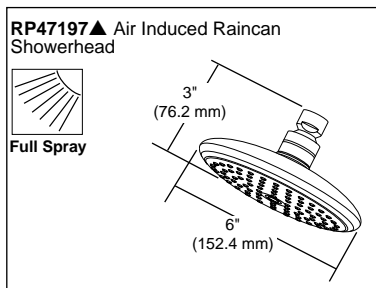

Submitted Model No.: _____

Specific Features: _____

▲ Designate proper finish suffix

TUB AND SHOWER JETTED SHOWER™ TRIM

- Innovations® Collection
- TempAssure® Thermostatic
- Valve Only (T17T030)
- Shower Only (T17T230)
- Tub/Shower (T17T430)

STANDARD SPECIFICATIONS:

- TempAssure® 17T thermostatic valve cartridge.
- Thermostatic wax element maintains the outlet temperature to $\pm 3.6^\circ\text{F}$.
- Must also order R10000-UNBX rough valve body.
- Back to back installation capability.
- Lever volume control handle; temperature adjustment dial.
- Graphics indicate hot/cold temperature adjustment.
- Field adjustable to limit rotation into hot water zone.
- All parts are replaceable from the front of the valve.
- Adjusts for up to 1" wall thickness.