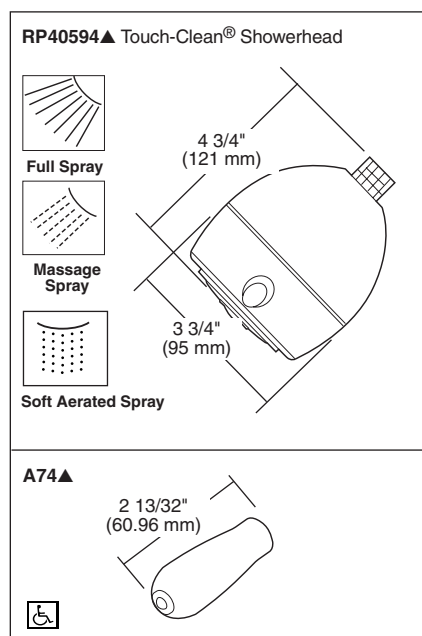

COMPLIES WITH:

- ASME A112.18.1 / CSA B125.1
- ASSE 1016
- ☑ Indicates ADA compliance to ICC/ANSI A117.1

▲ = Specify Finish