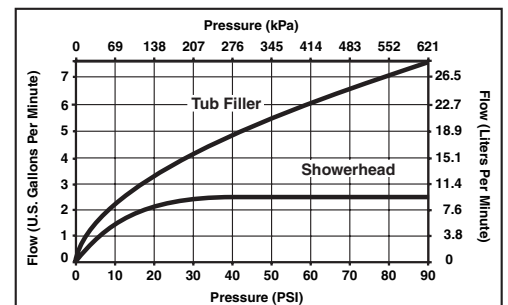

COMPLIES WITH:

- ASME A112.18.1 / CSA B125.1
- ASSE 1016
- ☑ Indicates ADA compliance to ICC/ANSI A117.1

▲ = Specify Finish