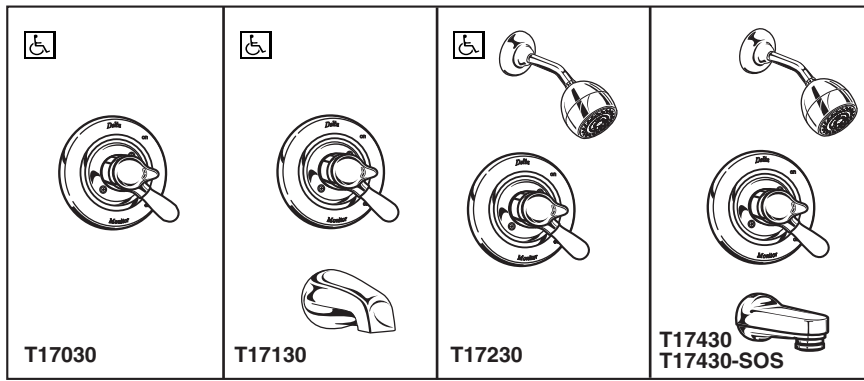

TUB AND SHOWER FAUCET TRIM

- Innovations® Collection
- Valve Only (T17030 Series)
- Tub Only (T17130 Series)
- Shower Only (T17230 Series)
- Tub/Shower (T17430 Series)

Submitted Model No.: _____
 Specific Features: _____

STANDARD SPECIFICATIONS:

- Monitor® 17 Series pressure balanced bath mixing valve with Scald-Guard®.
- Maintains a balanced pressure of hot and cold water even when a valve is turned on or off elsewhere in the system.
- For use with MultiChoice™ Universal rough valve body. (R10000 Series)
- Back-to-back installation capability.
- Solid brass fabricated body.
- Lever volume control handle; temperature adjustment dial.
- Field adjustable to limit handle rotation into hot water zone.
- Maximum dial rotation adjustable between 90° and 180°.
- All parts replaceable from the front of the valve.
- Models with "SOS" suffix supplied with slip-on spout for 1/2" C.W.T.