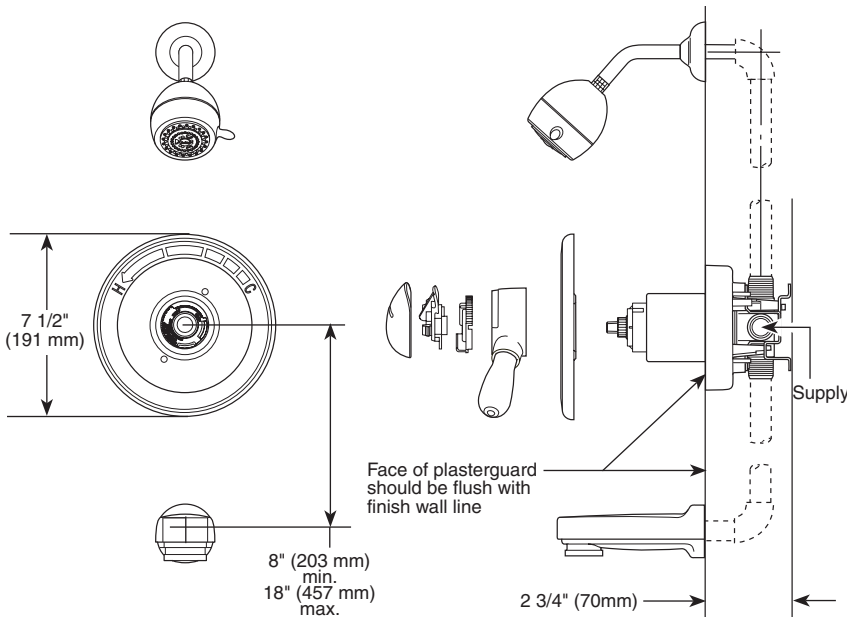

TUB AND SHOWER FAUCET TRIM

- Innovations® Collection
- Valve Only (T17030 Series)
- Tub Only (T17130 Series)
- Shower Only (T17230 Series)
- Tub/Shower (T17430 Series)

Submitted Model No.: _____
 Specific Features: _____

STANDARD SPECIFICATIONS:

- Monitor® 17 Series pressure balanced bath mixing valve with Scald-Guard®.
- Maintains a balanced pressure of hot and cold water even when a valve is turned on or off elsewhere in the system.
- For use with MultiChoice™ Universal rough valve body. (R10000 Series)
- Back-to-back installation capability.
- Solid brass fabricated body.
- Lever volume control handle; temperature adjustment dial.
- Field adjustable to limit handle rotation into hot water zone.
- Maximum dial rotation adjustable between 90° and 180°.
- All parts replaceable from the front of the valve.
- Models with "SOS" suffix supplied with slip-on spout for 1/2" C.W.T.