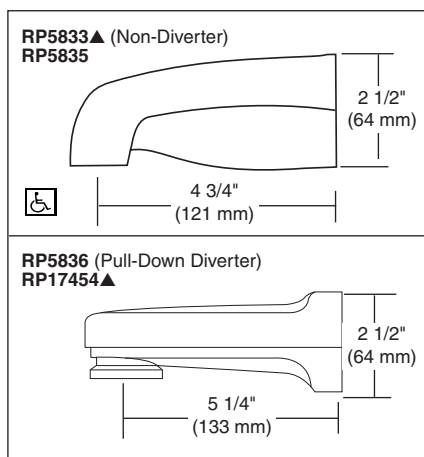

COMPLIES WITH:

- ASME A112.18.1 / CSA B125.1
- ASSE 1016
- ☑ Indicates ADA compliance to ICC/ANSI A117.1

▲ = Specify Finish

Delta reserves the right (1) to make changes in specifications and materials, and (2) to change or discontinue models, both without notice or obligation. Dimensions are for reference only. See current full-line price book or www.specselect.com for finish options and product availability.