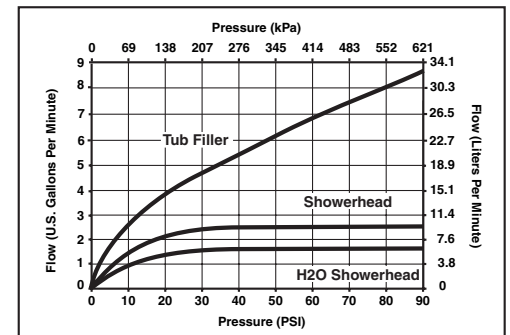

55 E. 111th Street, Indianapolis, Indiana 46280
395 Matheson Blvd. E., Mississauga, ON L4Z 2H2
© 2009 Masco Corporation of Indiana

Delta reserves the right (1) to make changes in specifications and materials, and (2) to change or discontinue models, both without notice or obligation. Dimensions are for reference only. See current full-line price book or www.specselect.com for finish options and product availability.

2.D.6

DSP-B-T13020 Rev. E