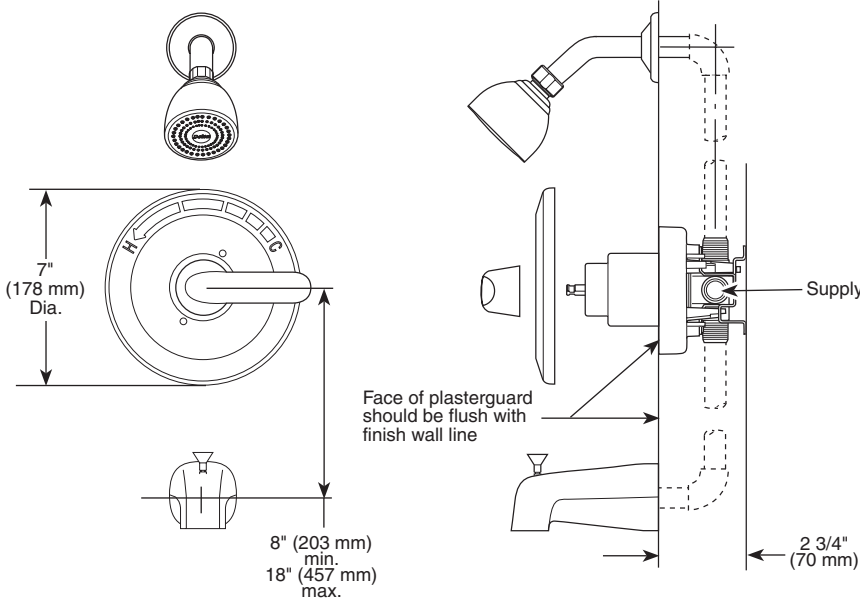

Submitted Model No.: _____

Specific Features: _____

<p>RP5833 RP5835</p>
<p>RP36498 (Slip-On Metallic)</p>
<p>H79</p>
<p>RP46384 1.5 GPM H₂O Showerhead</p>

<p>RP40594▲ Touch-Clean® Showerhead</p>
<p>RP38357 Touch-Clean® Showerhead</p>
<p>RP54752▲ 1.5 GPM H₂O Showerhead</p>

TUB AND SHOWER FAUCET TRIM

- Valve Only (T13020 Series)
- Tub Only (T13120 Series)
- Shower Only (T13220 Series)

STANDARD SPECIFICATIONS:

- Monitor® 13 Series pressure balanced bath mixing valve with Scald-Guard®.
- Maintains a balanced pressure of hot and cold water even when a valve is turned on or off elsewhere in the system.
- For use with MultiChoice® Universal rough valve body. (R10000 Series)
- Back-to-back installation capability.
- Solid brass fabricated body.
- Temperature only controlled with metal lever handle.
- Field adjustable to limit handle rotation into hot water zone.
- 120° maximum handle rotation.
- All parts replaceable from the front of the valve.
- Models with "LTS" suffix supplied with 7" long non-diverter slip-on spout (RP36498).