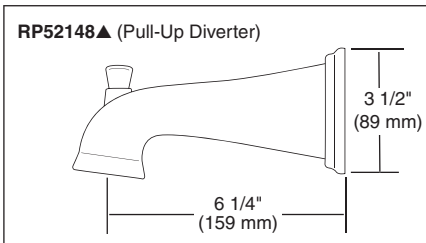

▲ = Designate Proper Finish Suffix