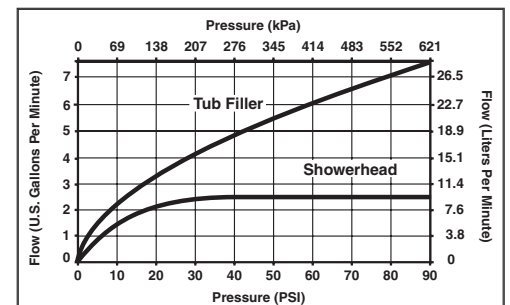

COMPLIES WITH:

- ASME A112.18.1 / CSA B125.1
- ASSE 1016
- Indicates ADA compliance to ICC/ANSI A117.1