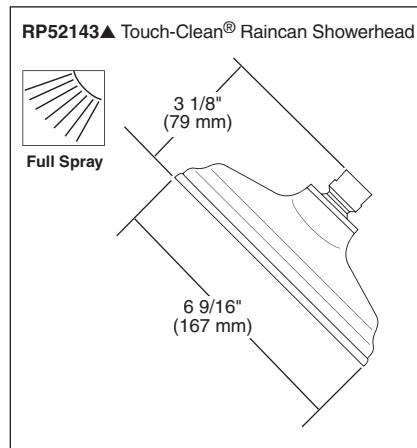

## TUB AND SHOWER FAUCET TRIM

- Barrington™ Bath Collection
- Shower Only (172930 Series)
- Tub/Shower (174930 Series)