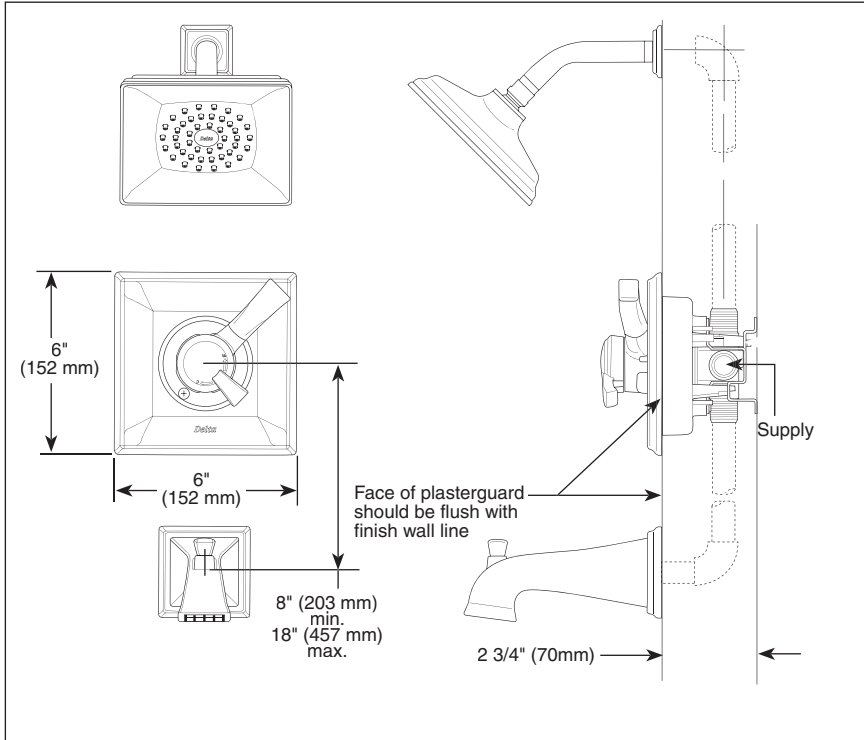

▲ = Designate Proper Finish Suffix