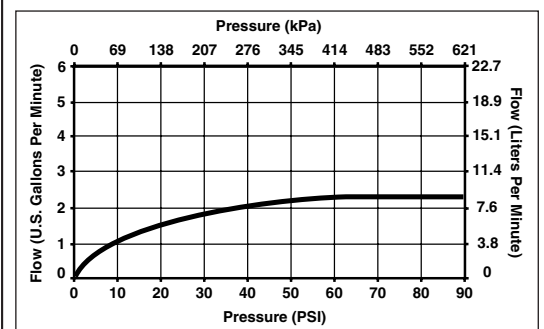

COMPLIES WITH:

- ASME A112.18.1 / CSA B125.1
- Indicates ADA compliance to ICC/ANSI A117.1
- IAPMO Listed
- CSA Certified