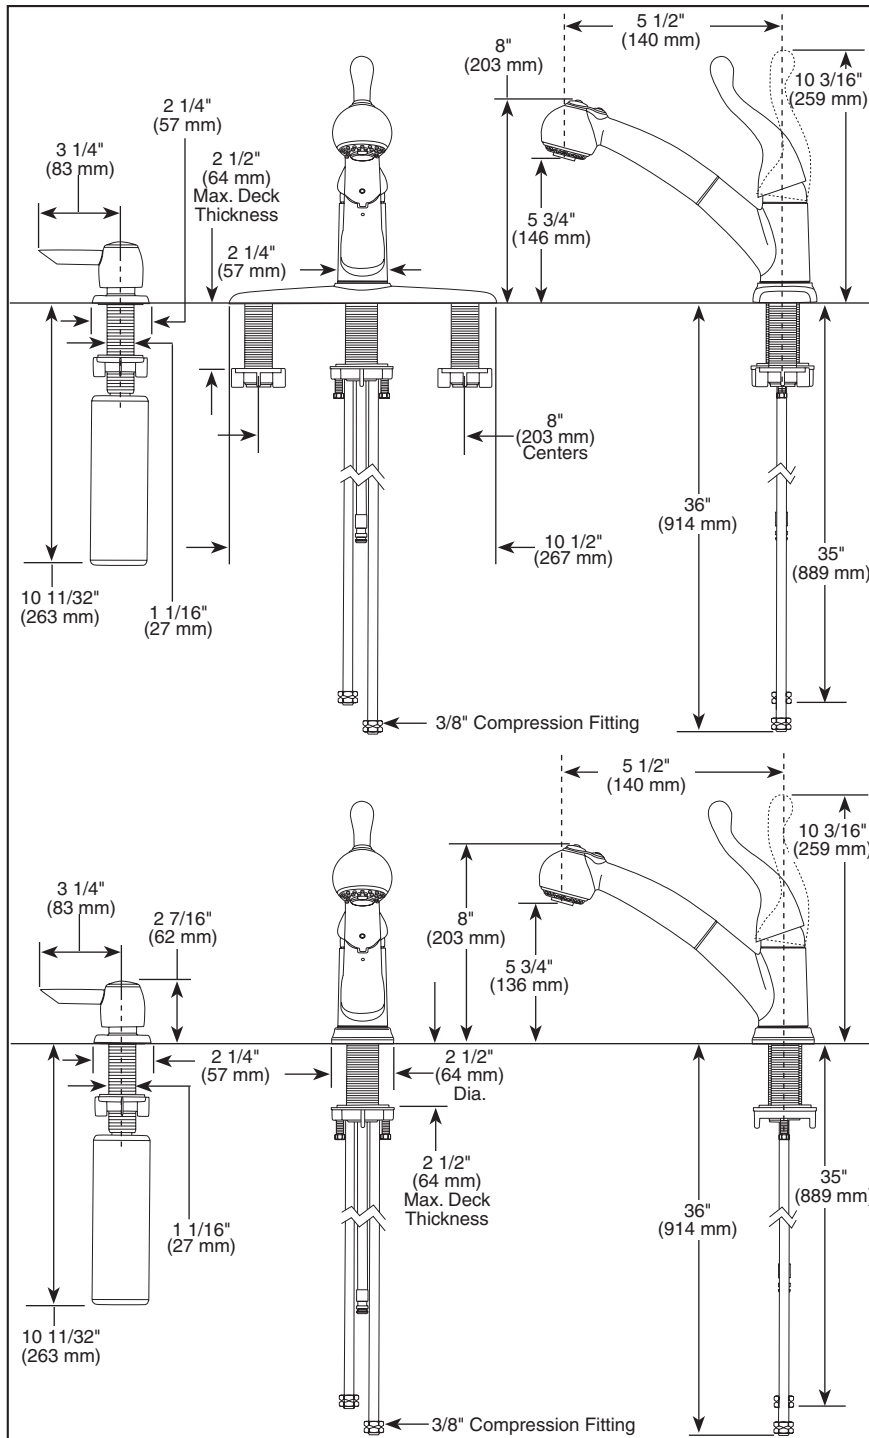

16997-SD-DST

Submitted Model No.: _____

Specific Features: _____

DELTA[®]

KITCHEN FAUCETS

- Talbott™ Series
- Single Handle Deck Mount
- 1, 2, 3 or 4 Hole Sink Applications
- Optional Soap Dispenser
- DIAMOND™ Seal Technology
- Integrated Supply Tubes
- 2-Function Pull-Out

STANDARD SPECIFICATIONS:

- Single handle kitchen faucets for exposed mounting on 1, 2, 3 and 4 hole sinks.
- Centermount or 8" (203 mm) centers with optional 10 1/2" (267 mm) long escutcheon included.
- 8" (203 mm) high, 5 1/2" (140 mm) long spout nestled in metal hub assembly, swings 120°.
- Spout is connected to valve body with a 53" (1346 mm) long hose.
- Pull-out spout operates in an aerated or spray mode via an easy push button.
- Lever handle shall return to neutral position when valve is turned off.
- Control mechanism shall be the diamond coated ceramic cartridge.
- Red/blue graphics on handle button to indicate hot/cold temperature.
- Touch-Clean® sprayhead.
- 3/8" O.D. straight, staggered pex supply tubes - 35" (889 mm) and 36" (914 mm) long.
- Standard 3/8" (10 mm) compression gasket fittings.
- Integral double check valves in spout.
- Recommended hole size 1 3/8".
- Soap dispenser bottle holds up to 8 oz.