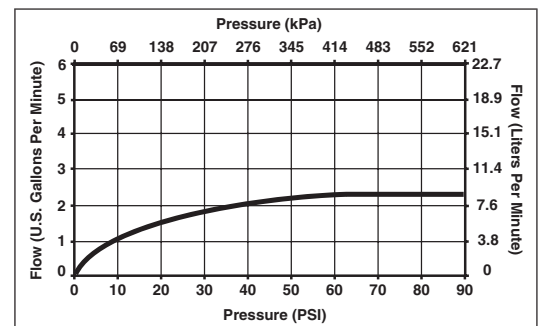

COMPLIES WITH:

- ASME A112.18.1 / CSA B125.1
- Indicates ADA compliance to ICC/ANSI A117.1
- IAPMO Listed
- CSA Certified