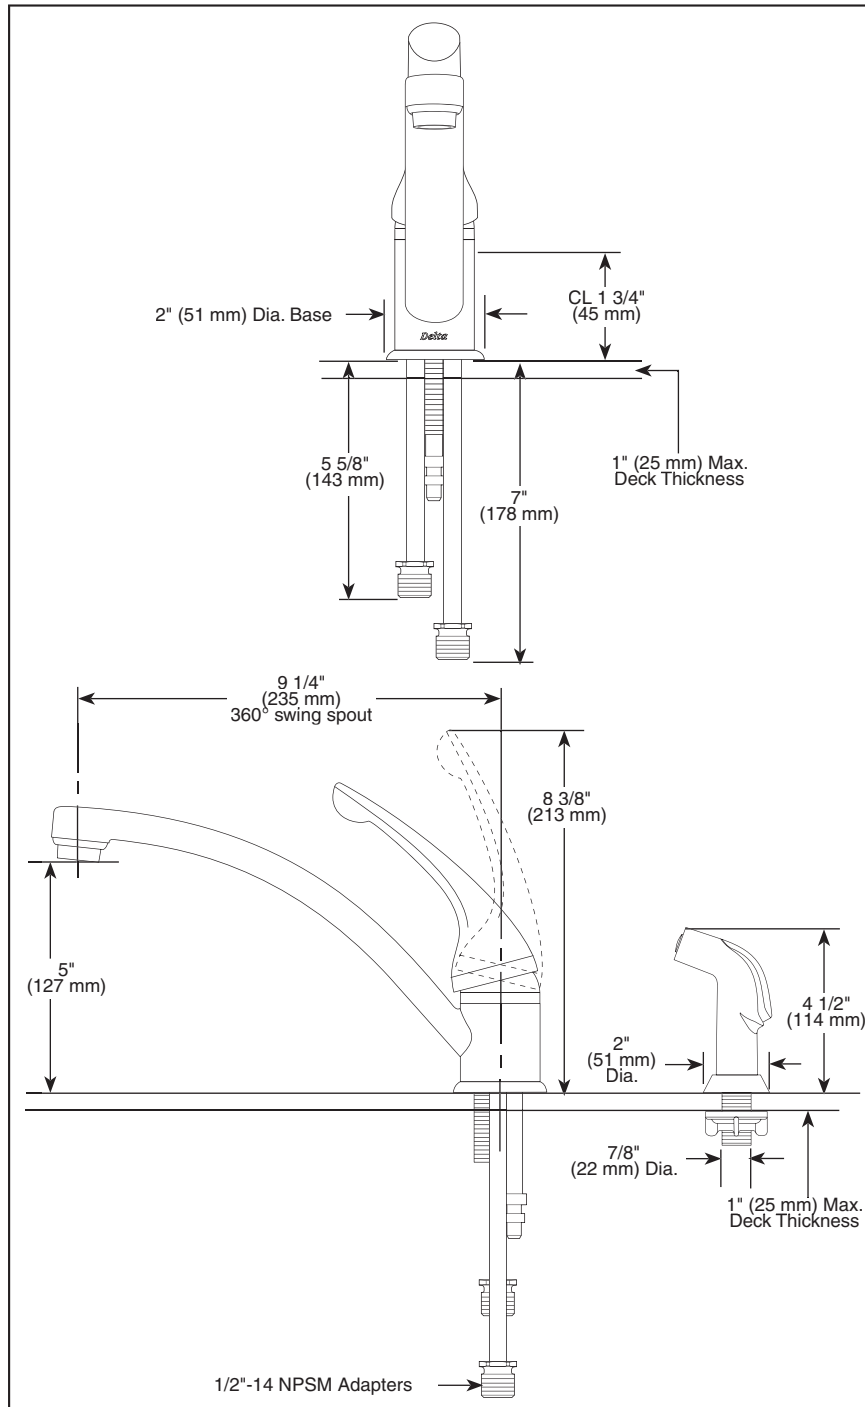

Submitted Model No.: _____

Specific Features: _____

KITCHEN FAUCETS

- Sincerity™ Series
- Single Handle Deck Mount
- Single and 2 Hole Sink Applications
- Quick Snap® Vegetable Sprayer Hose Installation on Model 403 Series

STANDARD SPECIFICATIONS:

- Solid brass fabricated body.
- 9 1/4" (235 mm) long spout swings 360°.
- Lever handle shall return to neutral position when faucet is turned off.
- Red and blue button on handle.
- Control mechanism shall be of the rotating stainless steel ball type with replaceable non-metallic seats operating in stainless steel lined sockets.
- Model 403 series with spray attachment has anti-siphon device as integral part of valve body.
- Quick Snap® vegetable sprayer hose with matching finish sprayhead on model 403 series - 45" (1143mm) long hose.
- 3/8" O.D. straight, staggered copper supply tubes - 5 5/8" (143 mm) and 7" (178 mm) long supplied with 1/2"-14 NPSM adapters.