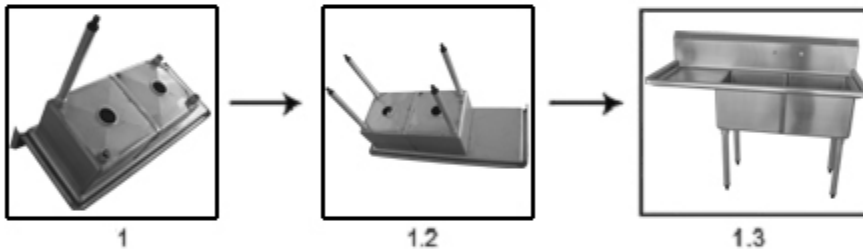

Section 2

Care of the Sink

- Clean the sink regularly as required, using a cleaning agent recommended for stainless steel and galvanized legs.
- Always clean off any cleaning agent residues, as failure to do so may cause discolouring and marks to develop.
- Never leave any surface with water or damp areas, as this may cause discolouration.

Warning

- Whilst Cecilware attempts to remove all sharp edges, care must be taken when cleaning or handling the sink to prevent the risk of injury from exposed metal edges.
- Do not overload the sink causing it to bend.

Cecilware Corporation

43-05 20th Avenue
Long Island City, NY 11105
Tel: 800-935-2211
Fax: 718-932-7860
www.cecilwarephotos.com