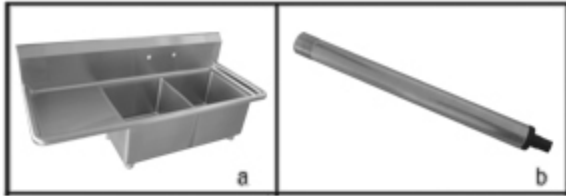

CECILWARE - #304 Stainless Steel Sinks

Assembly Instructions:

**PS-18, PS-24, KS18-2DB, KS18LDB, KS18RDB,
KS24LDB, KS24RDB, KS218-2DB, KS218LDB,
KS218RDB, KS218NDB, KS310-2DB, KS315-2DB,
KS318-2DB, KS318LDB, KS318RDB, KS318NDB,
KS31824-2DB, KS324-2DB, KS32418-2DB,
KS328-2DB, KS418-2DB & KS418NDB**

Cecilware Corporation
43-05 20th Avenue
Long Island City, NY 11105
Tel: 800-935-2211
Fax: 718-932-7860
www.cecilwarephotos.com

Section 1

Parts List- See Section 1

- a. 1 Stainless Steel Sink Top
- b. 4 Galvanized Legs

Assembly - See Section 2

- Carefully take all of the parts out of the box.
- Turn sink upside down and set on floor or level surface.
- Align each leg with leg socket on sink and screw into place.
- Adjust the legs so that they are level and firmly affixed in the sink socket.
- Turn sink right-side up. If there is any movement in the sink, the feet can be used to make adjustment and level the sink ready for use.