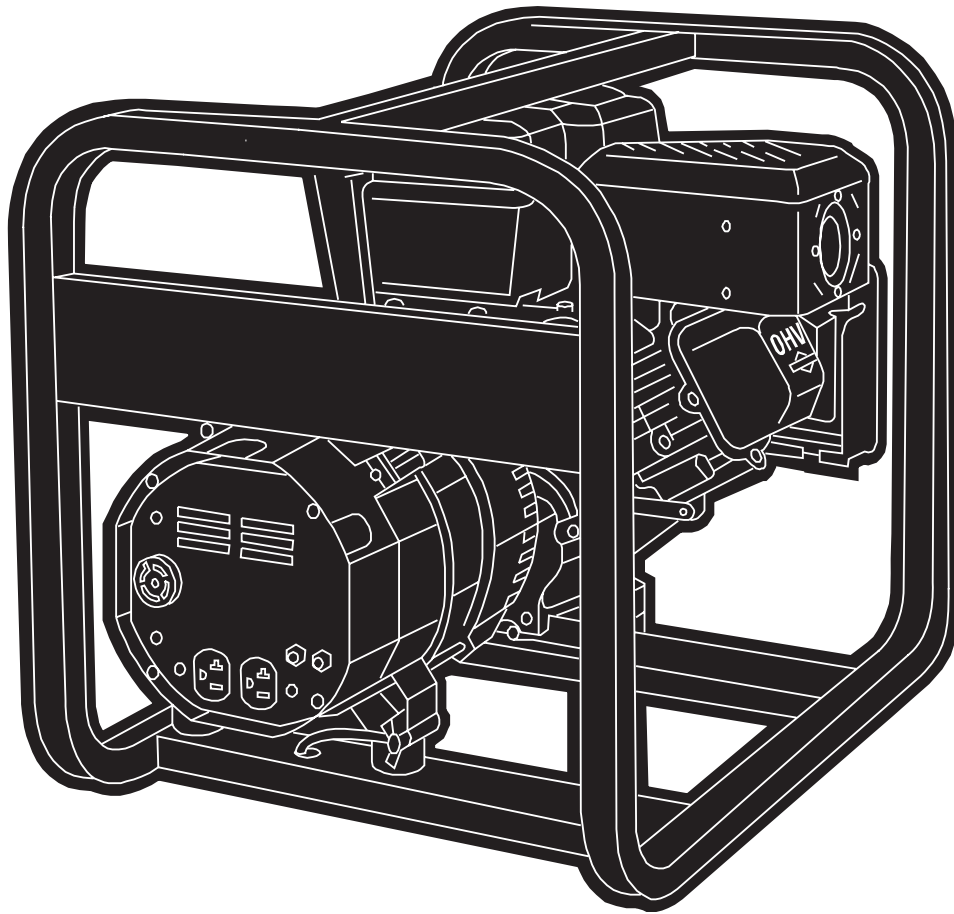

Questions?

Help is just a moment away!

Find your Briggs and Stratton distributor in our distributor locator map at

www.briggspowerproducts.com or contact your local Briggs and Stratton dealer for further information.

Perguntas?

La ayuda es justa un momento lejos!

Encuentre su Briggs y Stratton distribuidor en nuestro mapa del localizador de distribuidor en

www.briggspowerproducts.com o avise su Briggs y Stratton el comerciante local para la información adicional.

Perguntas?

O auxílio está a poucos passos! Procure

o fornecedor de serviços authrizados mais próximo em nosso mapa de fornecedores em www.briggspowerproducts.com ou entre em contato com seu representante local da Briggs & Stratton para obter mais informações.

Model No. 1773-0 (3200 Watt AC Generator) Manual No. 191196A Revision A (08/02/2007)