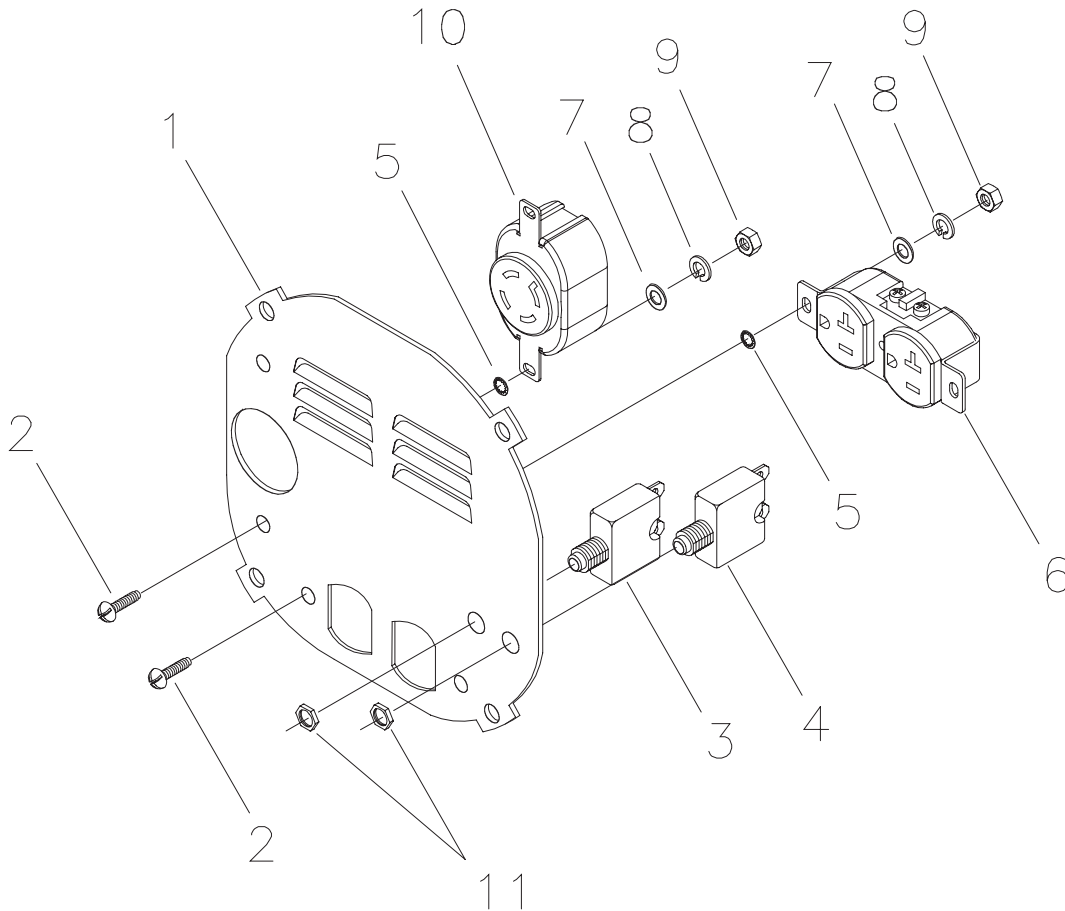

PARTS LIST – MAIN UNIT

Item	Part #	Description
1	191403GS	SET, Decal, Unit & Air Cover
2	M190341GS	KIT, Cradle (Includes 24, 30, 31 & 33)
3	67989GS	NUT, M8 Flanged Serrated
4	81917GS	PIN, Roll, 4mm x 10
5	70642GS	MOUNT, Vibration Engine
6	66365GS	HOUSING, Engine Adaptor
7	86307GS	HHCS, 5/16" x 3/4", SEMS
8	B2816JGS	ASSY, Rotor
9	*	WASHER, 5/16 - M8
10	96796GS	WASHER, Flat (special)
11	47480GS	HHCS, 5/16" - 24 x 7
12	191271AGS	ASSY, Stator
13	66825BGS	CARRIER, Rear Bearing
14	67022GS	GROMMET, Rubber
15	86308GGS	HHCS, M6-1.0 x 100, SEMS
16	95003AGS	ASSY., Control Panel
17	74908GS	TAPTITE, M5 .08 x 10mm
18	191459GS	DECAL, Control Panel
19	91825GS	RECTIFIER, Brush & Bridge
20	66849GS	TAPTITE, M5 - .08 x 20mm
21	86494GS	SCREW, M6 - 1.0 x 16 Wing
23	195373GS	WIRE, Ground
24	B4986GS	DECAL, Ground
25	*	WASHER, #10 Ext. Shakeproof
26	*	TPHMS, M8 1.25 x 35
27	86292GS	SCREW, Self Driller 12-14 x 7/8"
28	84242GS	GROMMET
29	55199JGS	WIRE, Ground Panel
30	93639GS	DECAL, Danger
31	191438GS	DECAL, Danger Instructions
32	*	PPHMS, M8 - 1.25 x 20
33	191436GS	DECAL, Caution Hot Muffler
900	§	ENGINE

Parts Not Illustrated

191196GS	MANUAL, Operator
MS3780	MANUAL, Engine
43483GS	PLUG, 250V, 20A

* - Items without part numbers are common fasteners and are available at local hardware stores.

§ - Contact Engine Manufacturer

EXPLODED VIEW AND PARTS LIST – CONTROL PANEL

Item	Part #	Description
1	95600GS	COVER, Control Panel
2	*	PPHMS, M4 0.7 x 10
3	94396BGS	CIRCUIT BREAKER, 20amp
4	94396AGS	CIRCUIT BREAKER, 15amp
5	*	WASHER, #8 Shakeproof, Int.
6	68759GS	OUTLET, 120V, 20A
7	*	WASHER, Flat, #8
8	*	WASHER, Lock #8
9	*	NUT, M4 - 0.7 Hex
10	68867GS	OUTLET, 120/240V, 20Amp
11	*	NUT, 3/8 - 24