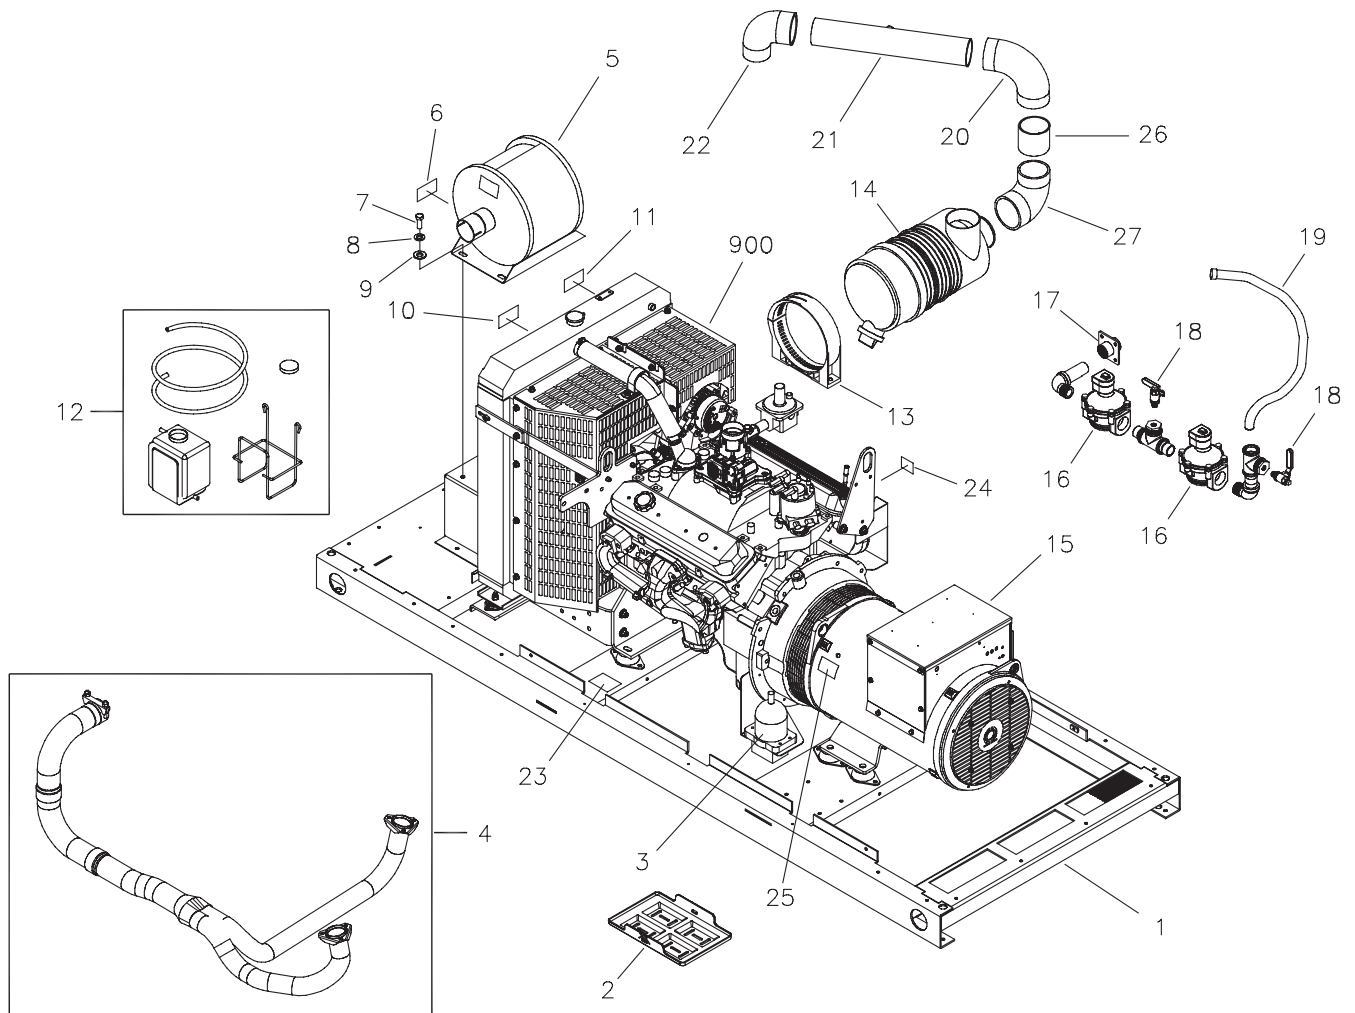

UNIT EXPLODED VIEW

Copyright © 2008 Briggs & Stratton Power Products Group, LLC. All rights reserved. No part of this material may be reproduced or transmitted in any form by any means without the express written permission of Briggs & Stratton Power Products Group, LLC.

UNIT PARTS LIST

Item	Part #	Description	Parts Not Illustrated	
1	AA204791GS	BASE	204308GS	KIT, Manual
2	205623GS	TRAY, Battery	205051GS	MANUAL, Operator's
3	206119GS	ASSY, Heater, Tank	205049GS	MANUAL, Install
4	205043GS	KIT, Exhaust	206992GS	MANUAL, Engine, PSI
5	204654GS	SILENCER, Muffler	841281	SWITCH, Oil Pressure
6	205398GS	DECAL, Burn Hazard	206533GS	SWITCH, Temperature
7	*	HHCS, 5/16 - 18 x 1	198866GS	ASSY, Wall Plate
8	*	WASHER, 5/16 - M8, Lock	205206GS	HOSE, Flex
9	*	WASHER, 5/16 - M8, Flat	206944GS	ASSY, Oil Drain Hose
10	205396GS	DECAL, Warning Hot Coolant	198573GS	FUSE, ATO Type 15amp
11	205399GS	DECAL, Warning Moving Parts	203374GS	PAINT, Touch-Up, Continuum Charcoal, 1/2oz
12	205226GS	KIT, Bottle Overflow		PAINT, Touch-Up, Metallic Silver, 1/2oz
13	204868GS	CLAMP, Air Cleaner	198811GS	KIT, Hold Down Battery
14	204275GS	ASSY, Air Cleaner		KIT, Decals, Service
	207026GS	Cartridge, Air Filter	205622GS	
15	204341GS	ASSY, Alt	207025GS	
	207019GS	Assy, Rectifier		
	207020GS	Regulator, Voltage		
16	206120GS	ASSY, Fuel Valve		
17	AA204802GS	COUPLER, Fuel System		
18	206626GS	VALVE, Ball 1/4"		
19	206455GS	ASSY, Hose, Fuel		
20	206727GS	ELBOW, Rubber		
21	206650GS	TUBE, Inlet, Air		
22	206598GS	ELBOW, Rubber		
23	200409GS	DECAL, Warning, Hot		
24	186649GS	DECAL, Oil Drain		
25	205401GS	DECAL, Explosion Hazard		
26	206729GS	TUBE, Inlet, Air		
27	206539GS	ELBOW, Rubber		
900	§	ENGINE		

Optional Accessories

199475GS	PAINT, Touchup, 12oz Spray, Silver
203417GS	PAINT, Touchup, 12oz Spray, Continuum Charcoal

* - Items without part numbers are common fasteners and are available at your local hardware store.

§ - Contact Engine Manufacturer