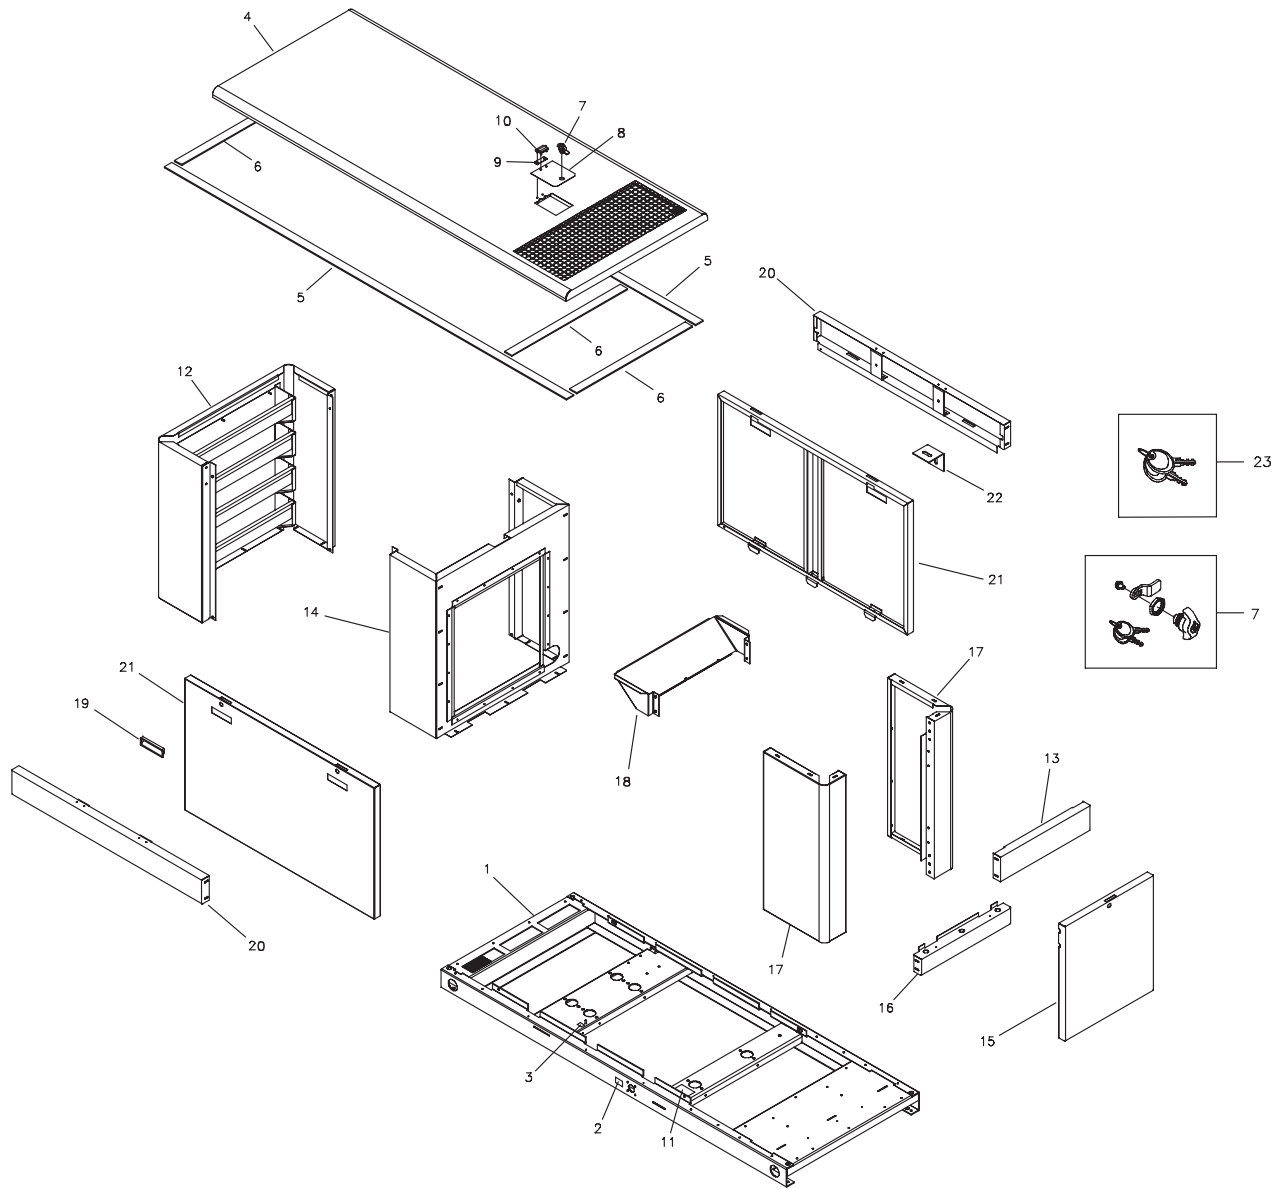

§ - Contact Engine Manufacturer

ENCLOSURE EXPLODED VIEW & PARTS LIST

Item	Part #	Description
1	AA204791GS	BASE
2	186643GS	DECAL, Fuel Inlet
3	B4986GS	DECAL, Ground
4	207043GS	ASSY, Roof
5	205368DGS	SEAL TAPE, Vinyl
6	205368CGS	SEAL TAPE, Vinyl
7	195998GS	KIT, Door Latch
8	T204451GS	COVER, Radiator
9	T204443GS	HINGE, Plate
10	T204443GS	HINGE, Plate Cover
11	205126GS	DECAL, Requirements
12	207044GS	ASSY, Bulkhead, Alternator
13	207045GS	ASSY, Support Rail, Top
14	207046GS	ASSY, Bulkhead, Engine