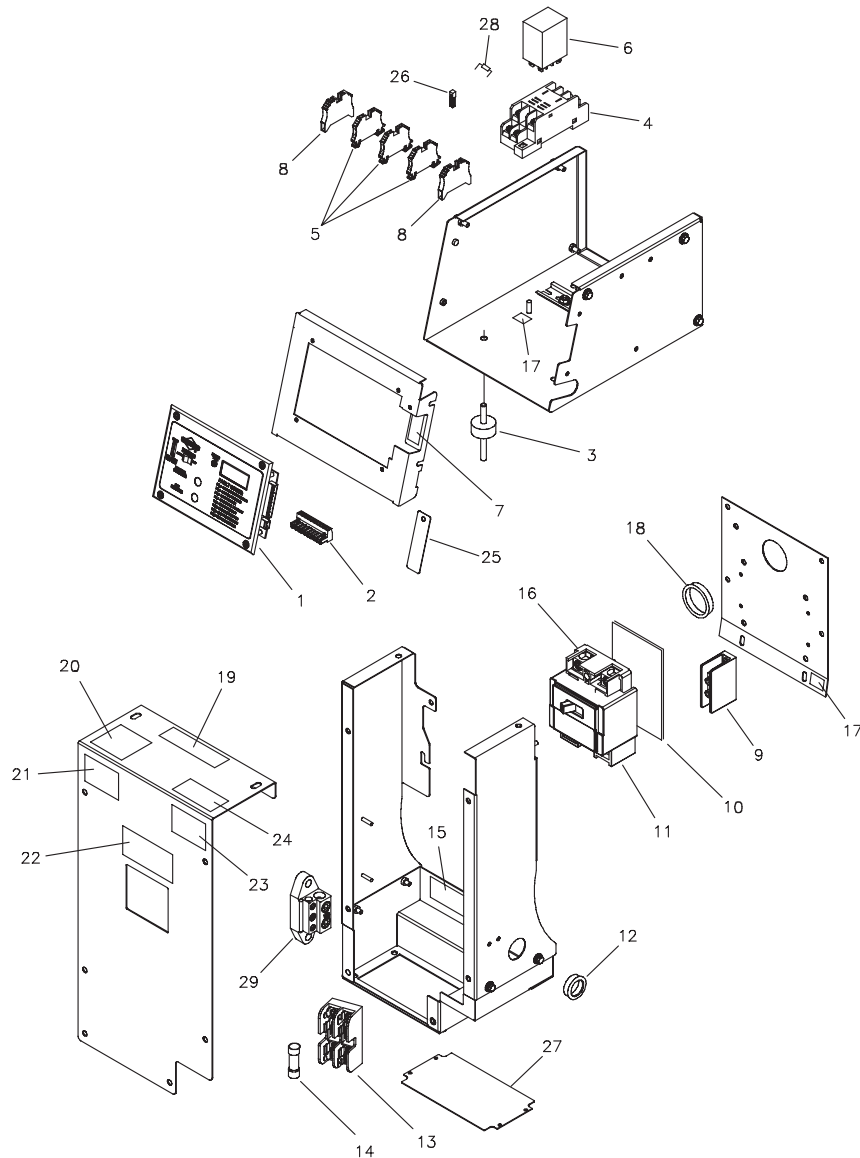

§ - Contact Engine Manufacturer

ENCLOSURE EXPLODED VIEW & PARTS LIST

Item	Part #	Description
1	AA204791GS	BASE
2	186643GS	DECAL, Fuel Inlet
3	B4986GS	DECAL, Ground
4	207043GS	ASSY, Roof
5	205368DGS	SEAL TAPE, Vinyl
6	205368CGS	SEAL TAPE, Vinyl
7	195998GS	KIT, Door Latch
8	T204451GS	COVER, Radiator
9	T204443GS	HINGE, Plate
10	T204443GS	HINGE, Plate Cover
11	205126GS	DECAL, Requirements
12	207044GS	ASSY, Bulkhead, Alternator
13	207045GS	ASSY, Support Rail, Top
14	207046GS	ASSY, Bulkhead, Engine

Parts Not Illustrated

205358GS	SEAL, Hollow, 200 Ft Roll (Cut to Fit)
205357GS	SEAL, Tape, Vinyl, 50 Ft Roll (Cut to Fit)

CONTROL PANEL EXPLODED VIEW & PARTS LIST

Item	Part #	Description	Item	Part #	Description
1	204008GS	PANEL, Control	19	B5082AGS	DECAL, Danger High Voltage
2	198516GS	CONNECTOR, Terminal, 10-Pin	20	205392GS	DECAL, Warning, Auto Start
3	21217GS	MOUNT, Vibration	21	205394GS	DECAL, Warning, Electrical Shock
4	201307GS	PLUG, Relay	22	193297GS	DECAL, Caution
5	205028GS	BLOCK, Terminal	23	205395GS	DECAL, Warning, Electrical Shock
6	205026GS	RELAY	24	205393GS	DECAL, Warning, Outdoor Install
7	198549GS	DECAL, Terminal Block	25	AA205058GS	COVER, 10 Pin Connector
8	205029GS	BLOCK, Terminal	26	205030GS	JUMPER, Screw
9	190841GS	TERMINAL, Neutral	27	AA206191GS	PLATE, Bottom Access
10	204519GS	INSULATOR	28	205588GS	DIODE
11	192065GS	CIRCUIT BREAKER	29	192696GS	TERMINAL, Neutral
12	186173GS	BUSHING, Snap	Parts Not Illustrated		
13	192151GS	FUSE HOLDER	205953GS	WIRE HARNESS	
14	205110GS	FUSE	198573GS	FUSE, ATO Type, 15amp	
15	198550GS	DECAL, Ground Neutral	205115GS	DECAL, Fuse	
16	204530GS	KIT, Load Lug Conversion	192597GS	DECAL, Utility 240 VAC	
17	B4986GS	DECAL, Ground			
18	203015GS	BUSHING, Snap			