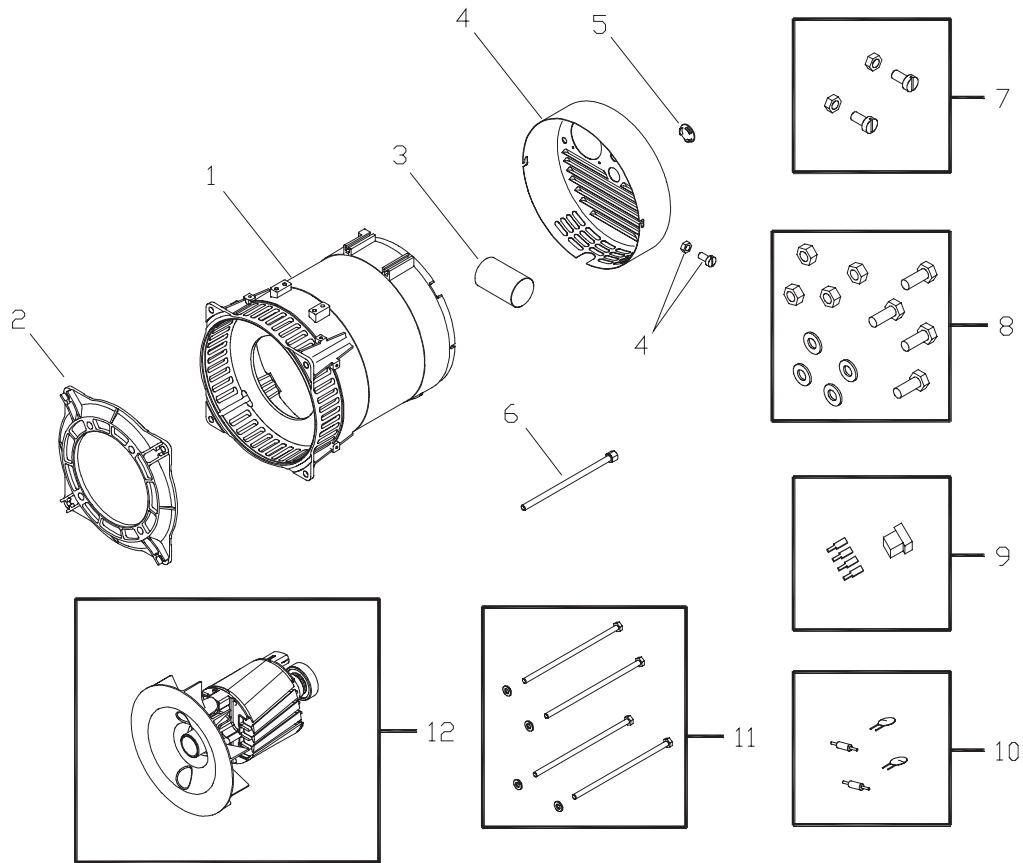

EXPLODED VIEW AND PARTS LIST - ALTERNATOR

Item	Part #	Description
1	194581GS	ASSY, Stator
2	194364GS	FLANGE, Interchangeable
3	194586GS	CAPACITOR
4	194587GS	KIT, Terminal Box Lid w/ Hardware
5	194366GS	CAP, Securing Stud
6	194365GS	STUD, Securing
7	194584GS	KIT, Terminal Lid Hardware
8	194583GS	KIT, Flange Hardware
9	194580GS	KIT, Connector
10	194579GS	KIT, Electronics
11	194582GS	KIT, Stator Hardware
12	194585GS	ASSY, Rotor