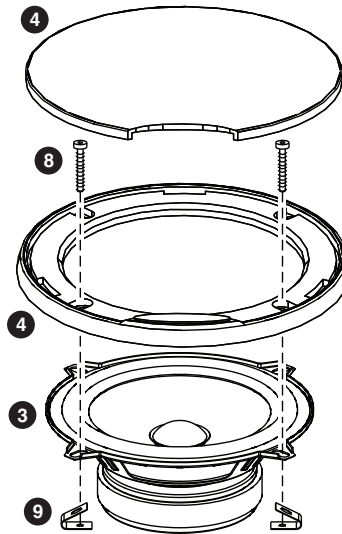

#	Description	Quantity
1	Type S3 3/4" Tweeter	2
2	SE50 Crossover	2
3	SE50 Woofer	2
4	SE50 Woofer Grille	2
5	Flush-Angle Tweeter Mount	2
6	Surface-Angle Tweeter Mount	2
7	Flush Tweeter Mount	2
8	Phillips Head Screw	8
9	Woofer Spring Clip	8
10	Terminated Woofer Wire	2
11	Terminated Tweeter Wire	2
12	Flush-Angle Clip - Short	2
13	Flush-Angle Clip - Long	2
14	Flush Mount Clip (With White Dot)	4
15	M4x10mm (3/8")	2
16	M3x12mm (1/2")	2
17	M4x20mm (3/4")	8
18	#6 x 3/8" Silver Socket Head Screw	4
not shown	16/18AWG. Connector Barrel	8
not shown	Hex Key	1

142-003911-0

Crossover Dimensions

Surface-Angle Tweeter Mount Dimensions

Flush-Angle Tweeter Mount Dimensions

Flush Tweeter Mount Dimensions

SE50 5 1/4-inch (130mm) Component Speakers

Surface-Angle Mount

Flush-Angle Mount

Flush Mount

Tweeter Level Adjustment

System Wiring

Grille Installation

SE50 Woofer Wiring

Connecting Crossover Cases

Free Manuals Download Website

<http://myh66.com>