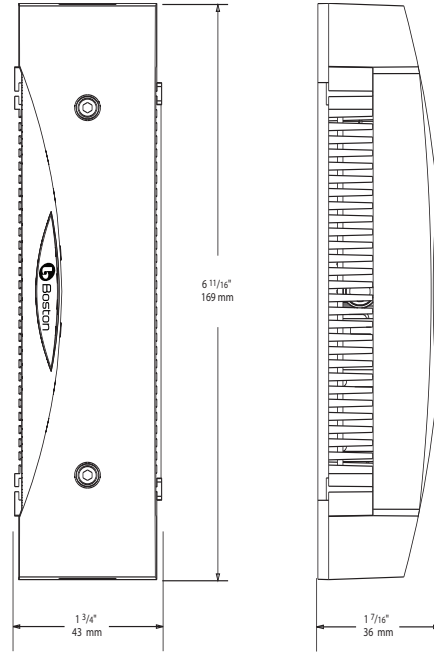

SE50 5 1/4-inch (130mm) Component Speakers

Specifications:	SE50
Nominal Size	5 1/4" (130mm)
RMS Power Handling	55w
Peak Power Handling	150w
Frequency Response (± 3 dB)	60-20kHz
Impedance	4 Ω
Sensitivity (1 Watt / 1 Meter)	92dB

#	Description	Quantity
1	Type S3 3/4" Tweeter	2
2	SE50 Crossover	2
3	SE50 Woofer	2
4	SE50 Woofer Grille	2
5	Flush-Angle Tweeter Mount	2
6	Surface-Angle Tweeter Mount	2
7	Flush Tweeter Mount	2
8	Phillips Head Screw	8
9	Woofer Spring Clip	8
10	Terminated Woofer Wire	2
11	Terminated Tweeter Wire	2
12	Flush-Angle Clip - Short	2
13	Flush-Angle Clip - Long	2
14	Flush Mount Clip (With White Dot)	4
15	M4x10mm (3/8")	2
16	M3x12mm (1/2")	2
17	M4x20mm (3/4")	8
18	#6 x 3/8" Silver Socket Head Screw	4
not shown	16/18AWG. Connector Barrel	8
not shown	Hex Key	1

142-003911-0

Crossover Dimensions

Surface-Angle Tweeter Mount Dimensions

Flush-Angle Tweeter Mount Dimensions

Flush Tweeter Mount Dimensions

SE50 5 1/4-inch (130mm) Component Speakers

Surface-Angle Mount

Flush-Angle Mount