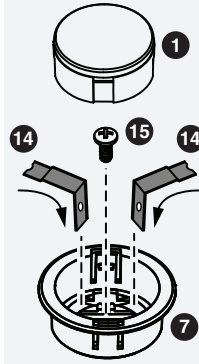

#	Description	Quantity
1	Type S3 3/4" Tweeter	2
2	SE50 Crossover	2
3	SE50 Woofer	2
4	SE50 Woofer Grille	2
5	Flush-Angle Tweeter Mount	2
6	Surface-Angle Tweeter Mount	2
7	Flush Tweeter Mount	2
8	Phillips Head Screw	8
9	Woofer Spring Clip	8
10	Terminated Woofer Wire	2
11	Terminated Tweeter Wire	2
12	Flush-Angle Clip - Short	2
13	Flush-Angle Clip - Long	2
14	Flush Mount Clip (With White Dot)	4
15	M4x10mm (3/8")	2
16	M3x12mm (1/2")	2
17	M4x20mm (3/4")	8
18	#6 x 3/8" Silver Socket Head Screw	4
not shown	16/18AWG. Connector Barrel	8
not shown	Hex Key	1

142-003911-0

Crossover Dimensions

Surface-Angle Tweeter Mount Dimensions

Flush-Angle Tweeter Mount Dimensions

Flush Tweeter Mount Dimensions

SE50 5 1/4-inch (130mm) Component Speakers

Surface-Angle Mount

Flush-Angle Mount

Flush Mount

Tweeter Level Adjustment

System Wiring

Grille Installation

SE50 Woofer Wiring

Connecting Crossover Cases

Free Manuals Download Website

<http://myh66.com>