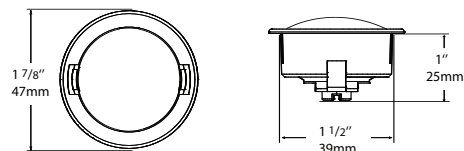

SE50 5 1/4-inch (130mm) Component Speakers

Specifications:	SE50
Nominal Size	5 1/4" (130mm)
RMS Power Handling	55w
Peak Power Handling	150w
Frequency Response (± 3 dB)	60-20kHz
Impedance	4 Ω
Sensitivity (1 Watt / 1 Meter)	92dB

142-003911-0

Crossover Dimensions

Surface-Angle Tweeter Mount Dimensions

Flush-Angle Tweeter Mount Dimensions

Flush Tweeter Mount Dimensions

SE50 5 1/4-inch (130mm) Component Speakers

Surface-Angle Mount

Flush-Angle Mount