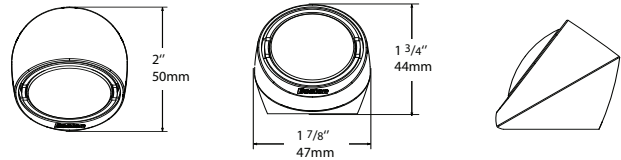

SE50 5 1/4-inch (130mm) Component Speakers

Specifications:	SE50
Nominal Size	5 1/4" (130mm)
RMS Power Handling	55w
Peak Power Handling	150w
Frequency Response (± 3 dB)	60-20kHz
Impedance	4 Ω
Sensitivity (1 Watt / 1 Meter)	92dB

#	Description	Quantity
1	Type S3 3/4" Tweeter	2
2	SE50 Crossover	2
3	SE50 Woofer	2
4	SE50 Woofer Grille	2
5	Flush-Angle Tweeter Mount	2
6	Surface-Angle Tweeter Mount	2
7	Flush Tweeter Mount	2
8	Phillips Head Screw	8
9	Woofer Spring Clip	8
10	Terminated Woofer Wire	2
11	Terminated Tweeter Wire	2
12	Flush-Angle Clip - Short	2
13	Flush-Angle Clip - Long	2
14	Flush Mount Clip (With White Dot)	4
15	M4x10mm (3/8")	2
16	M3x12mm (1/2")	2
17	M4x20mm (3/4")	8
18	#6 x 3/8" Silver Socket Head Screw	4
not shown	16/18AWG. Connector Barrel	8
not shown	Hex Key	1

Woofer Dimensions

Boston Acoustics, Inc. 300 Jubilee Drive Peabody, Massachusetts 01960 U.S.A. bostonacoustics.com
© 2011 All rights reserved. Boston, Boston Acoustics, and the B/A ellipse symbol are registered trademarks of Boston Acoustics, Inc. Specifications are subject to change without notice.

142-003911-0

Crossover Dimensions

Surface-Angle Tweeter Mount Dimensions

Flush-Angle Tweeter Mount Dimensions

Flush Tweeter Mount Dimensions

SE50 5 1/4-inch (130mm) Component Speakers

Surface-Angle Mount

Flush-Angle Mount