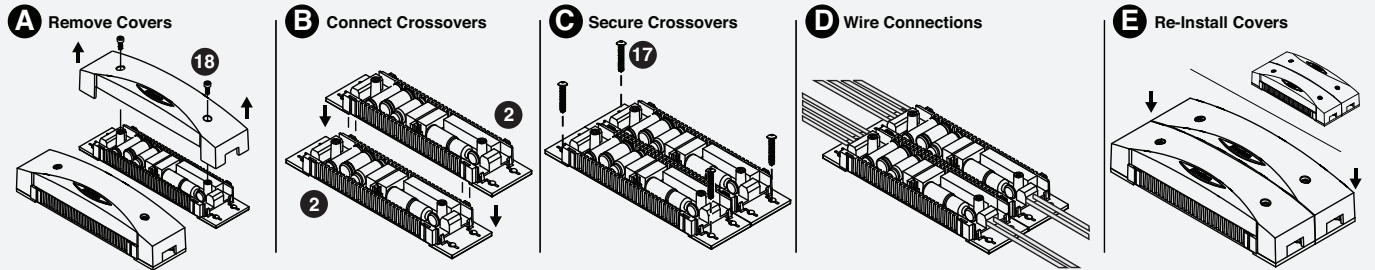

142-003911-0

Crossover Dimensions

Surface-Angle Tweeter Mount Dimensions

Flush-Angle Tweeter Mount Dimensions

Flush Tweeter Mount Dimensions

SE50 5 1/4-inch (130mm) Component Speakers

Surface-Angle Mount

Flush-Angle Mount

Flush Mount

Tweeter Level Adjustment

System Wiring

Grille Installation

SE50 Woofer Wiring

Connecting Crossover Cases

Free Manuals Download Website

<http://myh66.com>