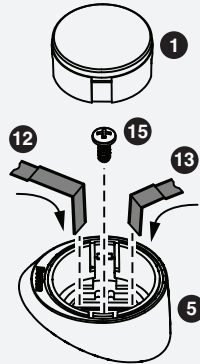

SE50 5 1/4-inch (130mm) Component Speakers

Specifications:	SE50
Nominal Size	5 1/4" (130mm)
RMS Power Handling	55w
Peak Power Handling	150w
Frequency Response (± 3 dB)	60-20kHz
Impedance	4 Ω
Sensitivity (1 Watt / 1 Meter)	92dB

#	Description	Quantity
1	Type S3 3/4" Tweeter	2
2	SE50 Crossover	2
3	SE50 Woofer	2
4	SE50 Woofer Grille	2
5	Flush-Angle Tweeter Mount	2
6	Surface-Angle Tweeter Mount	2
7	Flush Tweeter Mount	2
8	Phillips Head Screw	8
9	Woofer Spring Clip	8
10	Terminated Woofer Wire	2
11	Terminated Tweeter Wire	2
12	Flush-Angle Clip - Short	2
13	Flush-Angle Clip - Long	2
14	Flush Mount Clip (With White Dot)	4
15	M4x10mm (3/8")	2
16	M3x12mm (1/2")	2
17	M4x20mm (3/4")	8
18	#6 x 3/8" Silver Socket Head Screw	4
not shown	16/18AWG. Connector Barrel	8
not shown	Hex Key	1

142-003911-0

Crossover Dimensions

Surface-Angle Tweeter Mount Dimensions

Flush-Angle Tweeter Mount Dimensions

Flush Tweeter Mount Dimensions

SE50 5 1/4-inch (130mm) Component Speakers

Surface-Angle Mount

Flush-Angle Mount

Flush Mount

Tweeter Level Adjustment

System Wiring

Grille Installation

SE50 Woofer Wiring

Connecting Crossover Cases

Free Manuals Download Website

<http://myh66.com>