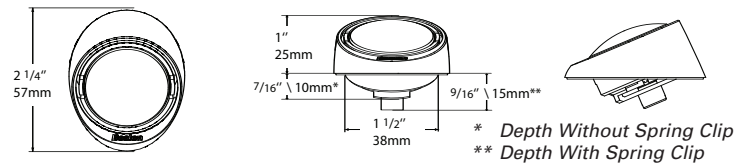

SE50 5 1/4-inch (130mm) Component Speakers

Specifications:	SE50
Nominal Size	5 1/4" (130mm)
RMS Power Handling	55w
Peak Power Handling	150w
Frequency Response (± 3 dB)	60-20kHz
Impedance	4 Ω
Sensitivity (1 Watt / 1 Meter)	92dB

142-003911-0

Crossover Dimensions

Surface-Angle Tweeter Mount Dimensions

Flush-Angle Tweeter Mount Dimensions

Flush Tweeter Mount Dimensions

SE50 5 1/4-inch (130mm) Component Speakers

Surface-Angle Mount

Flush-Angle Mount