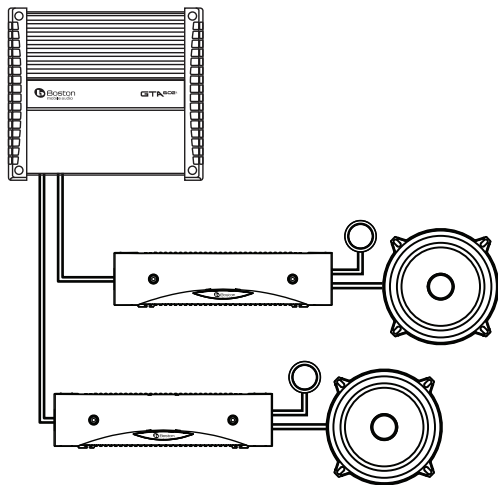

#	Description	Quantity
1	Type S3 3/4" Tweeter	2
2	SE50 Crossover	2
3	SE50 Woofer	2
4	SE50 Woofer Grille	2
5	Flush-Angle Tweeter Mount	2
6	Surface-Angle Tweeter Mount	2
7	Flush Tweeter Mount	2
8	Phillips Head Screw	8
9	Woofer Spring Clip	8
10	Terminated Woofer Wire	2
11	Terminated Tweeter Wire	2
12	Flush-Angle Clip - Short	2
13	Flush-Angle Clip - Long	2
14	Flush Mount Clip (With White Dot)	4
15	M4x10mm (3/8")	2
16	M3x12mm (1/2")	2
17	M4x20mm (3/4")	8
18	#6 x 3/8" Silver Socket Head Screw	4
not shown	16/18AWG. Connector Barrel	8
not shown	Hex Key	1

142-003911-0

Crossover Dimensions

Surface-Angle Tweeter Mount Dimensions

Flush-Angle Tweeter Mount Dimensions

Flush Tweeter Mount Dimensions

SE50 5 1/4-inch (130mm) Component Speakers

Surface-Angle Mount

Flush-Angle Mount

Flush Mount

Tweeter Level Adjustment

System Wiring

Grille Installation

SE50 Woofer Wiring

Connecting Crossover Cases

Free Manuals Download Website

<http://myh66.com>