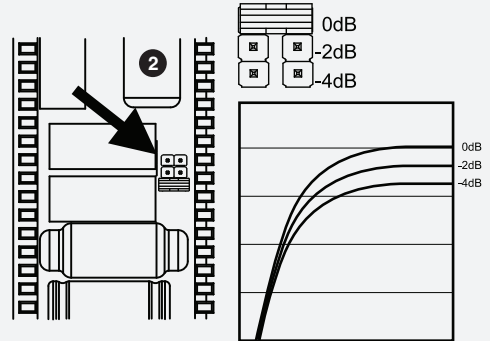

SE50 5 1/4-inch (130mm) Component Speakers

Specifications:	SE50
Nominal Size	5 1/4" (130mm)
RMS Power Handling	55w
Peak Power Handling	150w
Frequency Response (± 3 dB)	60-20kHz
Impedance	4 Ω
Sensitivity (1 Watt / 1 Meter)	92dB

142-003911-0

Crossover Dimensions

Surface-Angle Tweeter Mount Dimensions

Flush-Angle Tweeter Mount Dimensions

Flush Tweeter Mount Dimensions

SE50 5 1/4-inch (130mm) Component Speakers

Surface-Angle Mount

Flush-Angle Mount

Flush Mount

Tweeter Level Adjustment

System Wiring

Grille Installation

SE50 Woofer Wiring

Connecting Crossover Cases

Free Manuals Download Website

<http://myh66.com>