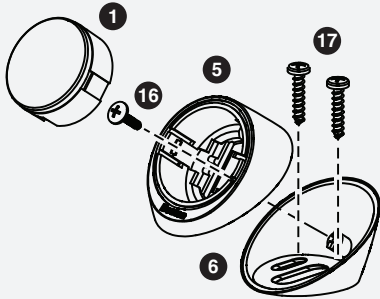

#	Description	Quantity
1	Type S3 3/4" Tweeter	2
2	SE50 Crossover	2
3	SE50 Woofer	2
4	SE50 Woofer Grille	2
5	Flush-Angle Tweeter Mount	2
6	Surface-Angle Tweeter Mount	2
7	Flush Tweeter Mount	2
8	Phillips Head Screw	8
9	Woofer Spring Clip	8
10	Terminated Woofer Wire	2
11	Terminated Tweeter Wire	2
12	Flush-Angle Clip - Short	2
13	Flush-Angle Clip - Long	2
14	Flush Mount Clip (With White Dot)	4
15	M4x10mm (3/8")	2
16	M3x12mm (1/2")	2
17	M4x20mm (3/4")	8
18	#6 x 3/8" Silver Socket Head Screw	4
not shown	16/18AWG. Connector Barrel	8
not shown	Hex Key	1

142-003911-0

Crossover Dimensions

Surface-Angle Tweeter Mount Dimensions

Flush-Angle Tweeter Mount Dimensions

Flush Tweeter Mount Dimensions

SE50 5 1/4-inch (130mm) Component Speakers

Surface-Angle Mount

Flush-Angle Mount

Flush Mount

Tweeter Level Adjustment

System Wiring

Grille Installation

SE50 Woofer Wiring

Connecting Crossover Cases

Free Manuals Download Website

<http://myh66.com>