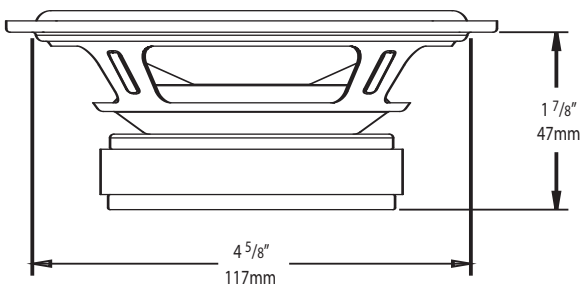

SE50 5 1/4-inch (130mm) Component Speakers

Specifications:	SE50
Nominal Size	5 1/4" (130mm)
RMS Power Handling	55w
Peak Power Handling	150w
Frequency Response (± 3dB)	60-20kHz
Impedance	4Ω
Sensitivity (1 Watt / 1 Meter)	92dB

#	Description	Quantity
1	Type S3 3/4" Tweeter	2
2	SE50 Crossover	2
3	SE50 Woofer	2
4	SE50 Woofer Grille	2
5	Flush-Angle Tweeter Mount	2
6	Surface-Angle Tweeter Mount	2
7	Flush Tweeter Mount	2
8	Phillips Head Screw	8
9	Woofer Spring Clip	8
10	Terminated Woofer Wire	2
11	Terminated Tweeter Wire	2
12	Flush-Angle Clip - Short	2
13	Flush-Angle Clip - Long	2
14	Flush Mount Clip (With White Dot)	4
15	M4x10mm (3/8")	2
16	M3x12mm (1/2")	2
17	M4x20mm (3/4")	8
18	#6 x 3/8" Silver Socket Head Screw	4
not shown	16/18AWG. Connector Barrel	8
not shown	Hex Key	1

Woofer Dimensions