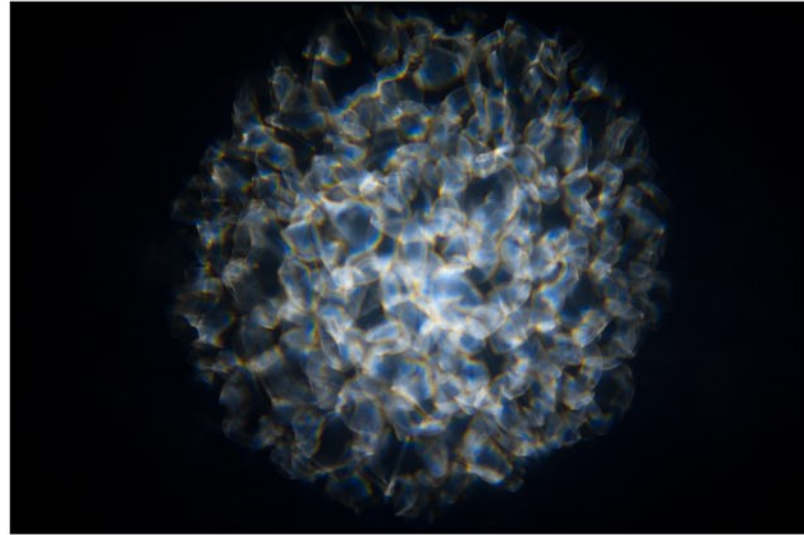

Abyss™ LED 2.0

Abyss™ LED 2.0

Weight: 6lbs (2.7kg)

Size: 9.6in x 10.2in x 7.4in

243mm x 260mm x 188mm

Key Features

- Eye-catching, multi-colored, simulated water effect light with countless uses
- Includes 2 glass effect wheels and 1 dichroic color wheel for optimal projection and effects
- Creates a great-looking ripping effect in areas with or without fog
- Individual control of the effect wheels and color wheel to achieve any desired effect
- User-configurable stand-alone operation provides excellent control without DMX
- Power link up to 40 units to save time running cables and extension cords