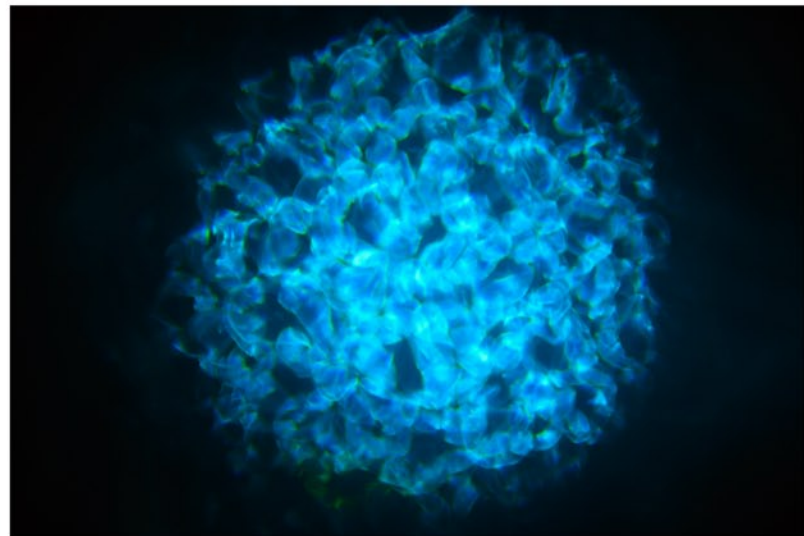

Abyss™ LED 2.0

Abyss™ LED 2.0

Weight: 6lbs (2.7kg)

Size: 9.6in x 10.2in x 7.4in

243mm x 260mm x 188mm

Key Features

- Eye-catching, multi-colored, simulated water effect light with countless uses
- Includes 2 glass effect wheels and 1 dichroic color wheel for optimal projection and effects
- Creates a great-looking ripping effect in areas with or without fog
- Individual control of the effect wheels and color wheel to achieve any desired effect
- User-configurable stand-alone operation provides excellent control without DMX
- Power link up to 40 units to save time running cables and extension cords