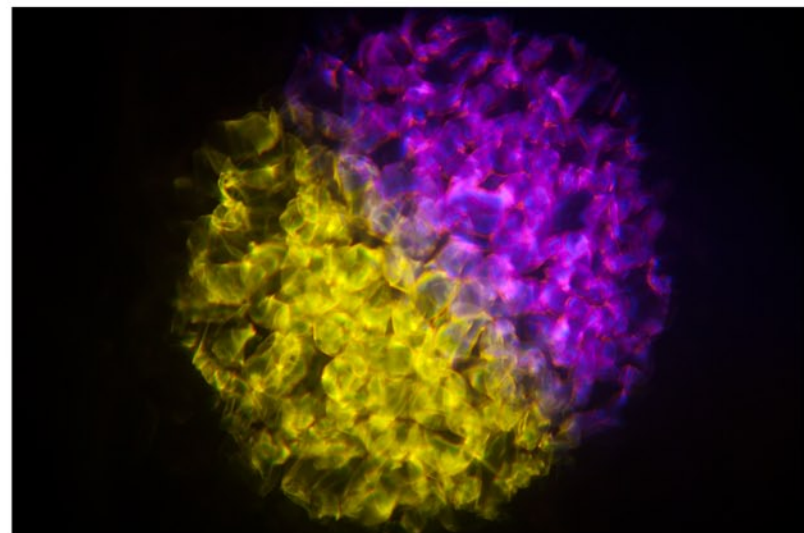

Abyss™ LED 2.0

Abyss™ LED 2.0

Weight: 6lbs (2.7kg)

Size: 9.6in x 10.2in x 7.4in

243mm x 260mm x 188mm

Key Features

- Eye-catching, multi-colored, simulated water effect light with countless uses
- Includes 2 glass effect wheels and 1 dichroic color wheel for optimal projection and effects
- Creates a great-looking ripping effect in areas with or without fog
- Individual control of the effect wheels and color wheel to achieve any desired effect
- User-configurable stand-alone operation provides excellent control without DMX
- Power link up to 40 units to save time running cables and extension cords