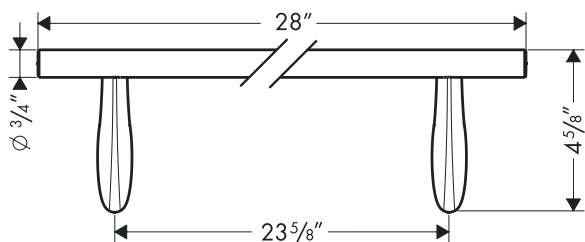

Product Features

- Solid brass

Available Finishes

Chrome

42260000

The measurements shown are for reference only.

Products and specifications shown are subject to change without notice.

Specification sheet revised 3/2008