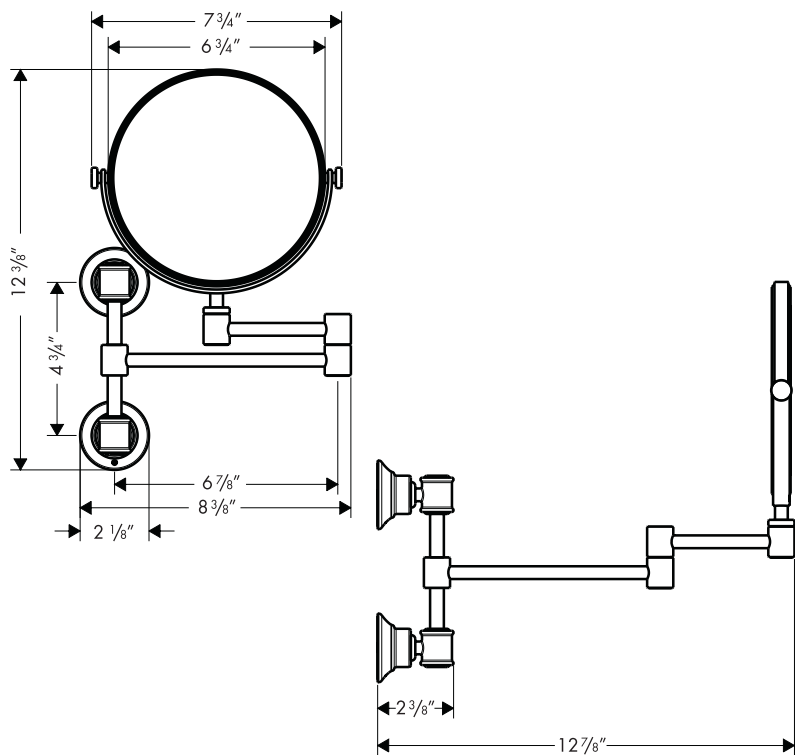

The measurements shown are for reference only.

Products and specifications shown are subject to change without notice.

Specification sheet revised 8/2008

AXOR®
hansgrohe