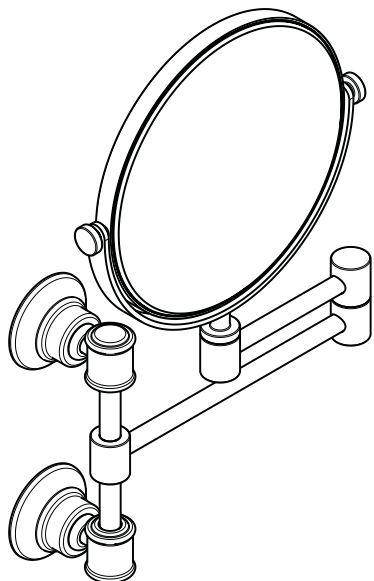

# Axor Montreux Pull-out Shaving Mirror

42090XX0

## Product Features

- Wall mounted
- Two-sided mirror – normal, 1.7x magnification