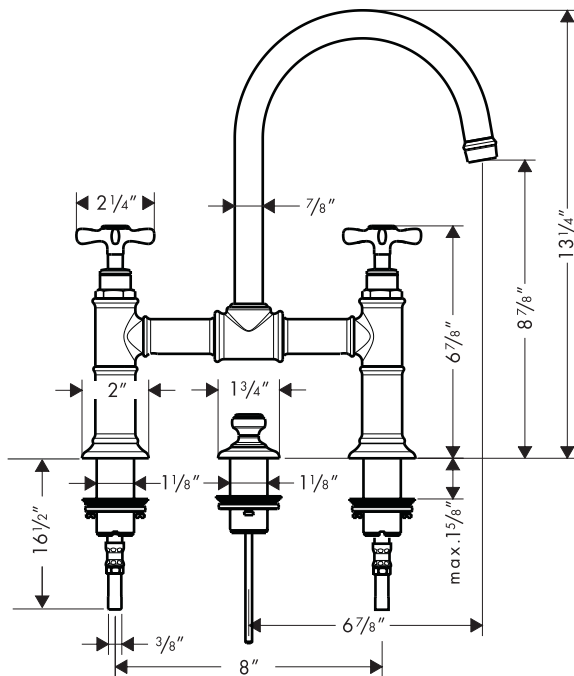

## Product Features

- Traditional cross handles with 90° ceramic cartridges
- Three hole installation
- Solid brass
- Spout swivels 150°
- Includes pop-up drain
- 2.2 gpm max.

## Installation Notes

- 3/8" supply hoses - requires 3/8" compression fittings

The measurements shown are for reference only.

Products and specifications shown are subject to change without notice.

Specification sheet revised 12/2007