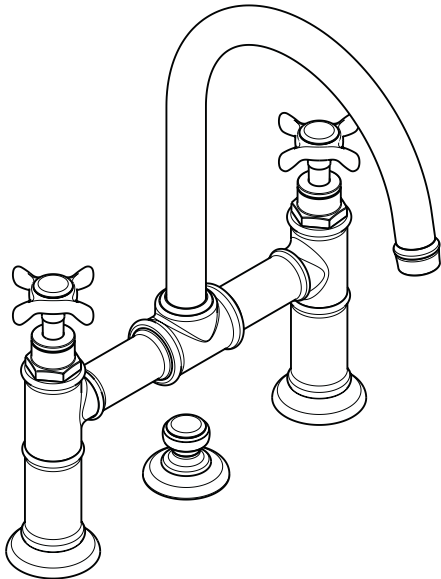

# Axor Montreux Lavatory Faucet, Bridge Model

16510XX1

## Product Features

- Traditional cross handles with 90° ceramic cartridges
- Three hole installation
- Solid brass
- Spout swivels 150°
- Includes pop-up drain
- 2.2 gpm max.