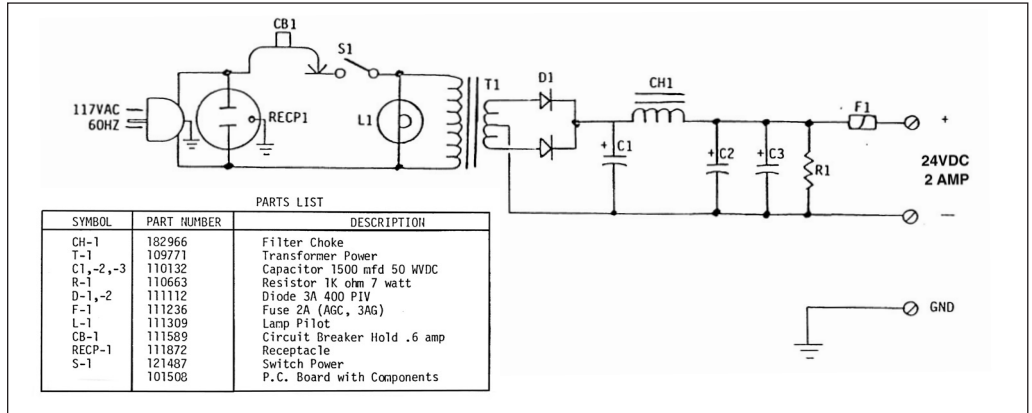

Model TS242 Power Supply. UL Listed unit is used in a variety of applications that do not require a regulated supply. Model includes a 117 VAC unswitched outlet, neon pilot lamp, barrier-type terminals, 6" power cord, and per-

forated grille for ventilation. The power is rated at 24VDC ar 2 amps between the positive (+) and negative (-) terminals. A chassis ground terminal is available if required.

Specifications are subject to change without notice