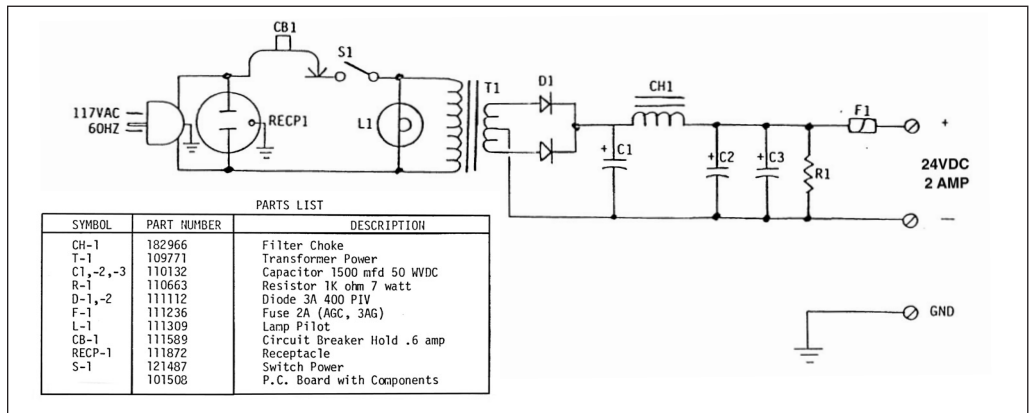

Model TS242 Power Supply. UL Listed unit is used in a variety of applications that do not require a regulated supply. Model includes a 117 VAC unswitched outlet, neon pilot lamp, barrier-type terminals, 6" power cord, and per-

forated grille for ventilation. The power is rated at 24VDC ar 2 amps between the positive (+) and negative (-) terminals. A chassis ground terminal is available if required.

Specifications are subject to change without notice