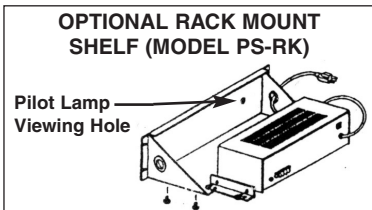

forated grille for ventilation. The power is rated at 24VDC ar 2 amps between the positive (+) and negative (-) terminals. A chassis ground terminal is available if required.

Specifications are subject to change without notice