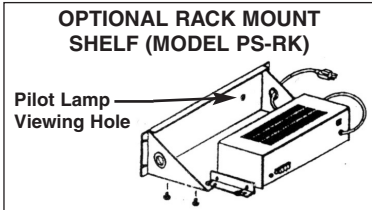

Model TS242 Power Supply. UL Listed unit is used in a variety of applications that do not require a regulated supply. Model includes a 117 VAC unswitched outlet, neon pilot lamp, barrier-type terminals, 6" power cord, and per-

forated grille for ventilation. The power is rated at 24VDC ar 2 amps between the positive (+) and negative (-) terminals. A chassis ground terminal is available if required.

Specifications are subject to change without notice