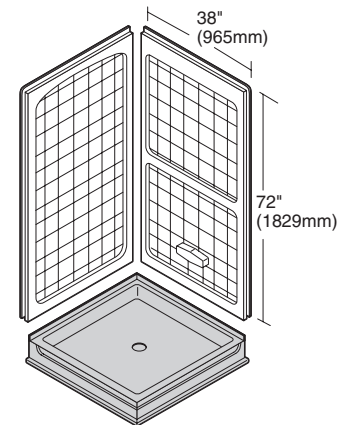

ACRYLUX 38" x 38" CORNER SHOWER KIT

Shower Kit With Walls:

☐ **3838Y1K.DT Shower Kit With Walls**

Includes the following components:

Shower Base Features:

- 3838Y1.DT Shower Base
- High-gloss acrylic-capped ABS with fiberglass reinforcement
- Double threshold with tiling flange

Nominal Dimensions:

38" x 38" x 5-1/8"
(965 x 965 x 130mm)

Door Features:

- 3838Y1.DTE5.213 Bath Door
- Two sliding tempered safety glass panels
- Silver Shine frame finish
- Rain privacy glass

Centerline Dimensions:

35-1/2" x 35-1/2" x 72"
(902 x 902 x 1829mm)

Wall Set Features:

- 3838Y1.CWT Bath Tile Wall Set
- High-gloss acrylic-capped ABS with fiberglass reinforcement
- Mounts directly to studs
- Caulk-less installation

Nominal Dimensions:

72" tall x 38" wide
(1829 x 965mm)

Shower Kit Without Walls:

☐ **3838Y1KB.DT Shower Kit Without Walls**

- Same as above but without wall set

Compliance Certifications -

Meets or Exceeds the Following Specifications:

- ANSI Z97 for Safety Glazing Materials
- ANSI Z124.1.2 for Plastic Bathtubs and Shower Units
- ASTM E162 for Flammability
- NFPA 258 for Smoke Density