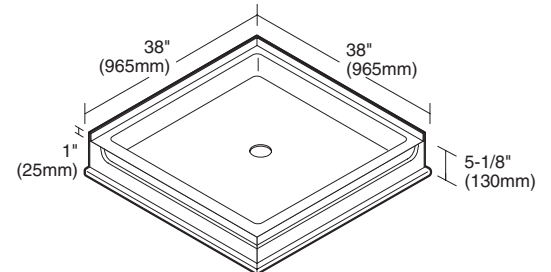

ACRYLUX 38" x 38" CORNER SHOWER KIT

Shower Kit With Walls:

☐ **3838Y1K.DT Shower Kit With Walls**

Includes the following components:

Shower Base Features:

- 3838Y1.DT Shower Base
- High-gloss acrylic-capped ABS with fiberglass reinforcement
- Double threshold with tiling flange

Nominal Dimensions:

38" x 38" x 5-1/8"
(965 x 965 x 130mm)

Door Features:

- 3838Y1.DTE5.213 Bath Door
- Two sliding tempered safety glass panels
- Silver Shine frame finish
- Rain privacy glass

Centerline Dimensions:

35-1/2" x 35-1/2" x 72"
(902 x 902 x 1829mm)

Wall Set Features:

- 3838Y1.CWT Bath Tile Wall Set
- High-gloss acrylic-capped ABS with fiberglass reinforcement
- Mounts directly to studs
- Caulk-less installation

Nominal Dimensions:

72" tall x 38" wide
(1829 x 965mm)

Shower Kit Without Walls:

☐ **3838Y1KB.DT Shower Kit Without Walls**

- Same as above but without wall set

Compliance Certifications -

Meets or Exceeds the Following Specifications:

- ANSI Z97 for Safety Glazing Materials
- ANSI Z124.1.2 for Plastic Bathtubs and Shower Units
- ASTM E162 for Flammability
- NFPA 258 for Smoke Density