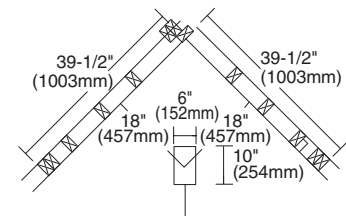

STUD LAYOUT

Floor Cutout
⊠ = Stud Location