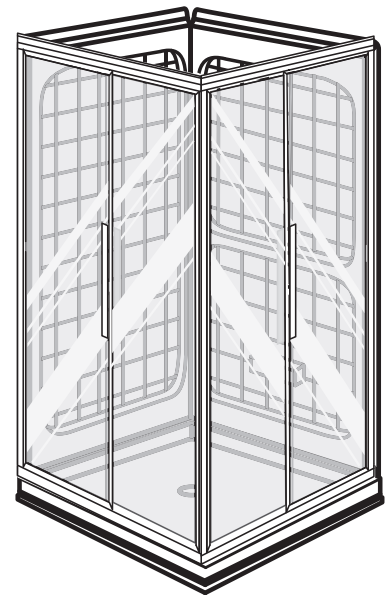

ACRYLUX 38" x 38" CORNER SHOWER KIT

Shower Kit With Walls:

☐ **3838Y1K.DT Shower Kit With Walls**

Includes the following components:

Shower Base Features:

- 3838Y1.DT Shower Base
- High-gloss acrylic-capped ABS with fiberglass reinforcement
- Double threshold with tiling flange

Nominal Dimensions:

38" x 38" x 5-1/8"
(965 x 965 x 130mm)

Door Features:

- 3838Y1.DTE5.213 Bath Door
- Two sliding tempered safety glass panels
- Silver Shine frame finish
- Rain privacy glass

Centerline Dimensions:

35-1/2" x 35-1/2" x 72"
(902 x 902 x 1829mm)

Wall Set Features:

- 3838Y1.CWT Bath Tile Wall Set
- High-gloss acrylic-capped ABS with fiberglass reinforcement
- Mounts directly to studs
- Caulk-less installation

Nominal Dimensions:

72" tall x 38" wide
(1829 x 965mm)

Shower Kit Without Walls:

☐ **3838Y1KB.DT Shower Kit Without Walls**

- Same as above but without wall set

Compliance Certifications -

Meets or Exceeds the Following Specifications:

- ANSI Z97 for Safety Glazing Materials
- ANSI Z124.1.2 for Plastic Bathtubs and Shower Units
- ASTM E162 for Flammability
- NFPA 258 for Smoke Density