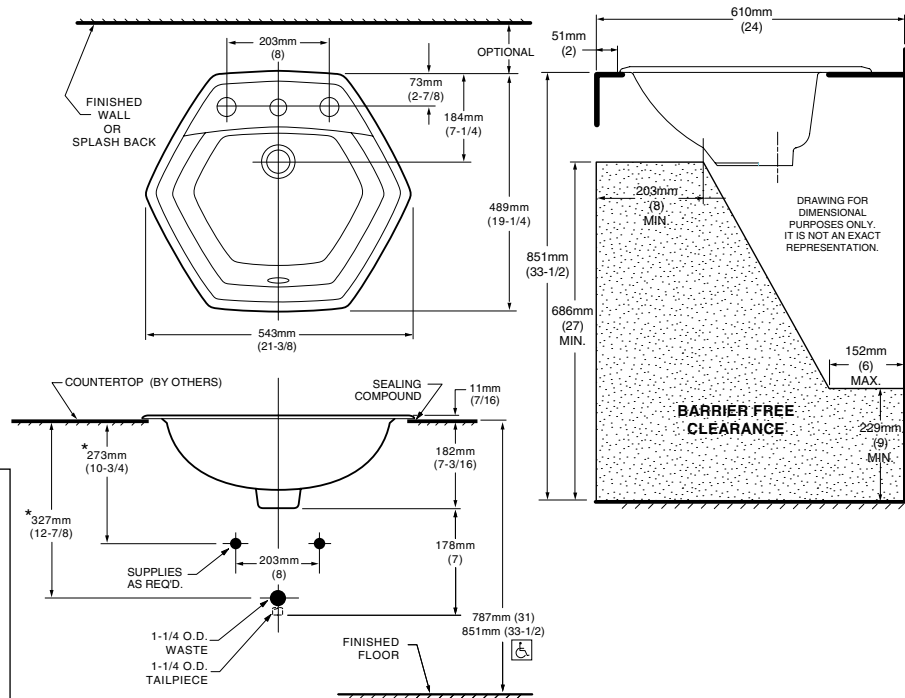

- 0485.013** Faucet holes on 8" (203mm) centers (Illustrated)
- 0485.027** Faucet holes on 4" (102mm) centers
- 0485.033** Center hole only

Nominal Dimensions:

543 x 489mm
(21-3/8" x 19-1/4")

Bowl sizes:

432mm (17") wide
305mm (12") front to back
152mm (6") deep

Compliance Certifications - Meets or Exceeds the Following Specifications:

- ASME A112.19.2M for Vitreous China Fixtures

To Be Specified:

- Color: White Bone Linen Silver Fawn Beige Black
- Faucet*:
- Faucet Finish:
- Supplies:
- 1-1/4" Trap:

* See faucet section for additional models available

MEETS THE AMERICANS WITH DISABILITIES ACT GUIDELINES AND ANSI A117.1 ACCESSIBLE AND USABLE BUILDINGS AND FACILITIES - CHECK LOCAL CODES.

Install lavatory 864mm (34") from finished floor. Lavatory installed 51mm (2") minimum from front edge of countertop provides 686mm (27") knee clearance area.

NOTES:

* DIMENSIONS SHOWN FOR LOCATION OF SUPPLIES AND "P" TRAP ARE SUGGESTED FITTINGS NOT INCLUDED WITH FIXTURE AND MUST BE ORDERED SEPARATELY. FOR COUNTERTOP CUTOUT AND INSTALLATION INSTRUCTIONS USE TEMPLATE SUPPLIED WITH SINK. SEALING COMPOUND SUPPLIED BY OTHERS.