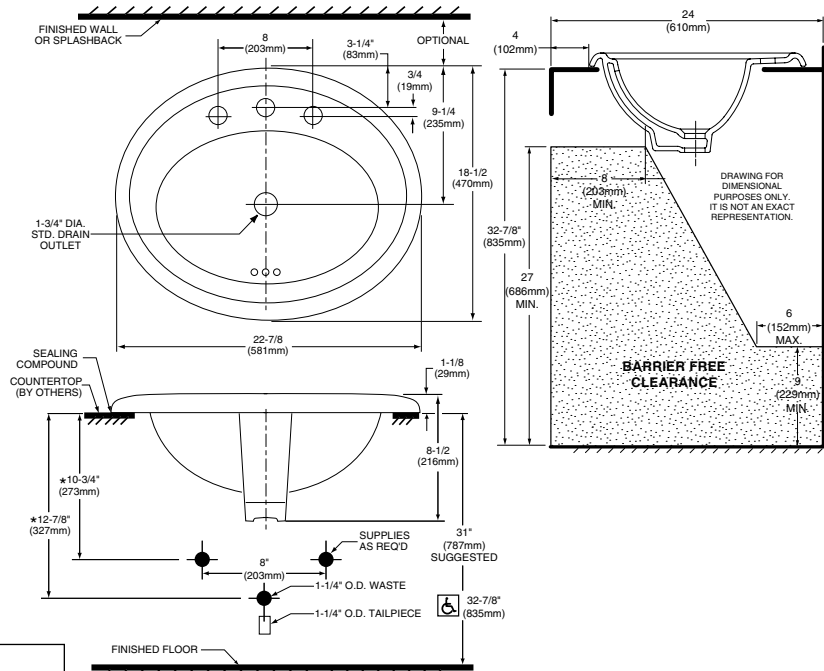

- 0293.004** Faucet holes on 4" (203mm) centers
- 0293.008** Faucet holes on 8" (102mm) centers (illustrated)

Nominal Dimensions:

22-7/8" x 18-1/2"
(581 x 470mm)

Bowl sizes:

15-3/4" (400mm) wide
11-1/4" (286mm) front to back
6-1/2" (159mm) deep

Compliance Specifications - Meets or Exceeds the Following Specifications:

- ASME A112.19.9M for Non-Vitreous Ceramic Fixtures
- CAN/CSA B45 Series

To Be Specified:

- Color: White Linen
- Standard Collection Faucet: 8" spread faucet No. 2881
- Standard Collection Faucet: 4" spread faucet Nos. 2471, 2171, or 2071
- Faucet Finish: Chrome or Satin
- Supplies:
- 1-1/4" Trap:

MEETS THE AMERICAN DISABILITIES ACT GUIDELINES AND ANSI A117.1 ACCESSIBLE AND USABLE BUILDINGS AND FACILITIES - CHECK LOCAL CODES.

Install lavatory 864mm (34") from finished floor.
Lavatory installed 51mm (2") minimum from front edge of countertop provides 686mm (27") knee clearance area.

NOTES:

* DIMENSIONS SHOWN FOR LOCATION OF SUPPLIES AND "P" TRAP ARE SUGGESTED.
FOR COUNTERTOP CUTOUT AND INSTALLATION INSTRUCTIONS USE TEMPLATE SUPPLIED WITH SINK.
FITTINGS NOT INCLUDED WITH FIXTURES AND MUST BE ORDERED SEPARATELY.
SEALING COMPOUND SUPPLIED BY OTHERS.