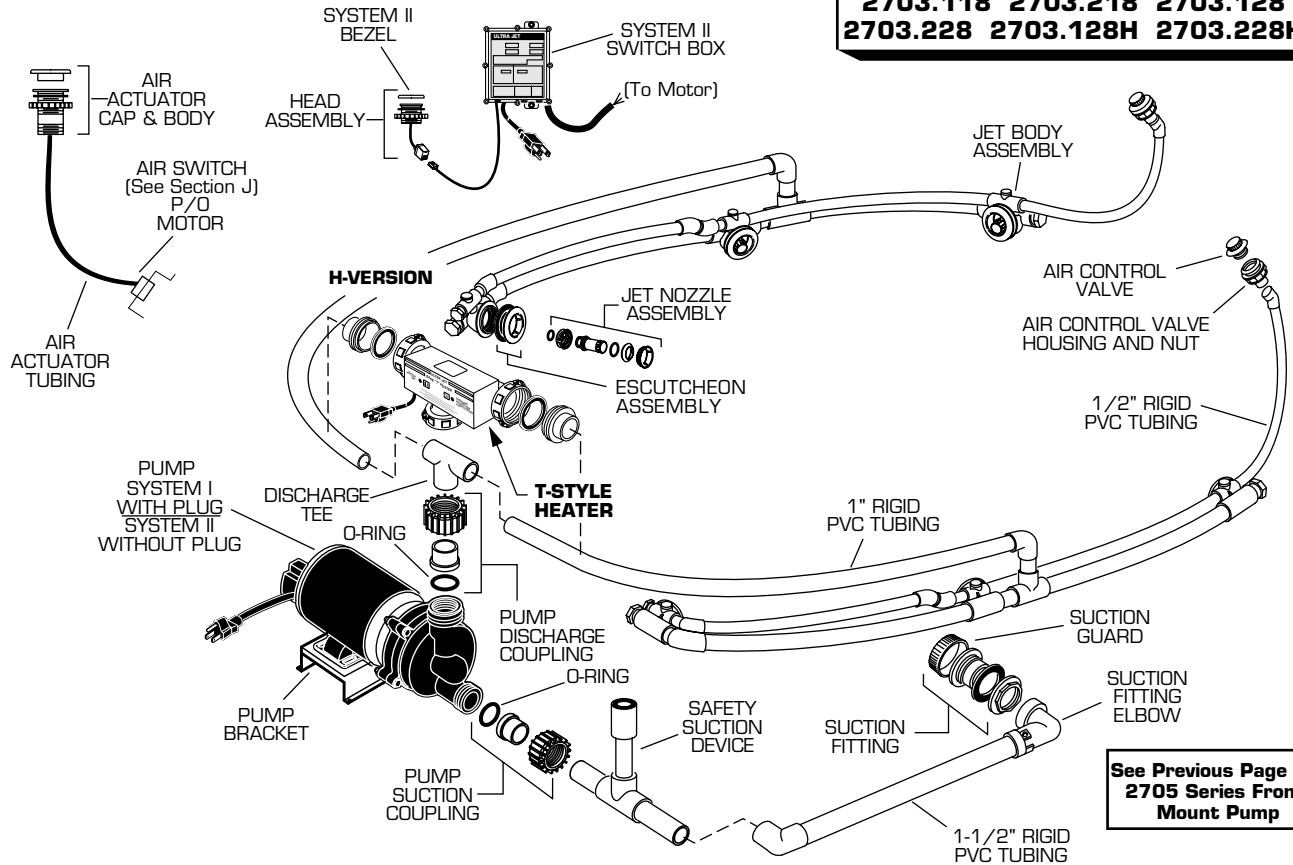

**2703.118 2703.218 2703.128
2703.228 2703.128H 2703.228H**

**See Previous Page For
2705 Series Front
Mount Pump**

USABLE ON	DESCRIPTION	PART NUMBER	PKG QTY	
ALL MODELS	Pump Suction Coupling	047186-0070A	1	
	O-Ring	047187-0070A	1	
	Pump Discharge Coupling	047186-0070A	1	
	★ Air Control Valve (Plastic)	751676-XXX0A	1	
	★ Air Control Valve (Metal)	068916-YYY0A	1	
	★ Air Control Valve Housing/Nut	068917-XXX0A	1	
	★ Jet Nozzle Assembly Δ	047587-XXX0A	1	
	★ Escutcheon Assembly \square	047588-XXX0A	1	
	Jet Body Assembly	047627-0070A	1	
	★ Suction Guard	047463-XXX0A	1	
	★ Suction Fitting	047181-XXX0A	1	
	Suction Fitting Elbow	751186-0070A	1	
	Discharge Tee	047438-0070A	1	
	Safety Suction Device (7")	752390-0070A	1	
	Pump Bracket (Acrylic Wpl.)	047437-0070A	1	
	SYSTEM I .118 .218	WOW Pump w/Air Switch (1 HP)	752538-0070A	1
		Air Switch (See Section J)	752388-0070A	1
★ Air Actuator Cap/Body		752439-XXX0A	1	
SYSTEM II .128 .228	Air Actuator Tubing	047602-0070A	3 ft.	
	Pump (2 Speed, 1 HP)	752116-0070A	1	
	★ Head Assembly \circ	752118-YYY0A	1	
	★ System II Bezel \circ	752115-YYY0A	1	
	System II Switch Box	752119-0070A	1	
	★★ Pump (2 Speed, 2 HP)	752466-0070A	1	
	★★ System II Switch Box	752468-0070A	1	
.128H,.228H	Heater	752356-0070A	1	

★★ Used on whirlpools manufactured/modified after June 1998

\circ Available in Chrome, Polished Brass, and Gold.

NOTE: Schedule 40 Rigid PVC Piping available through local plumbing supply outlets.

See Section "J" for Additional Parts and Accessories.

\square Removal/installation requires tool part no. 047605-0070A.

Δ Removal/installation requires tool part no. 047530-0070A.

★ Replace XXX with
Fixture Color Code,
YYY with Trim Finish

Free Manuals Download Website