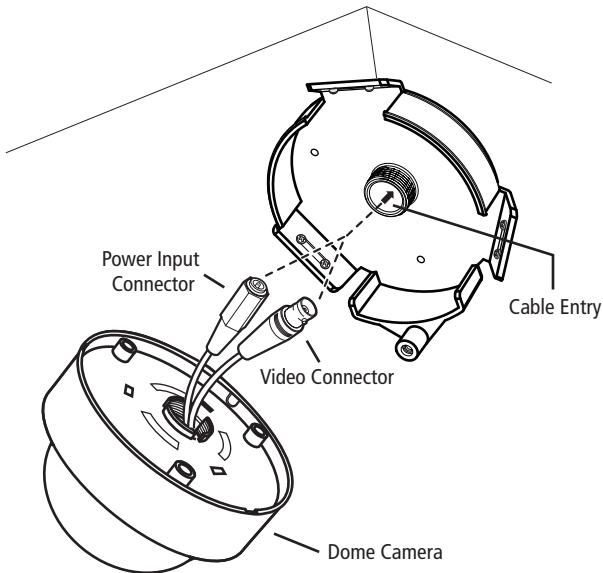

A

Locate the corner mount in the required position. Use screws and wall plugs (as appropriate to the wall surfaces) to fix the corner mount on the wall. Access to the screw positions is gained through the open front aperture of the corner mount.

Note: The securing hole should be on the bottom side of the corner mount (as picture shown above).

B

Install the dome camera on the corner mount by first arranging the cables.

C

Fit and tighten the dome camera on the corner mount by rotating clockwise.

D

Cover the dome camera with the corner mount lid. Insert and tighten the securing screw to fix the lid to the corner mount. Insert the white screw cover to complete the installation.

Note: The lid is designed so that when placed on the base it has some free movement to try and compensate for un-even walls.

AD AMERICAN DYNAMICS

ADCPWMCRNR
Indoor Mini Dome
Corner Mount Installation Sheet

The ADCPWMCRNR Corner Mount is designed for use with all Discover Indoor Mini-Domes.

Packing List

- Corner Mount x 1
- Corner Mount Lid x 1
- Screw Pack x 1