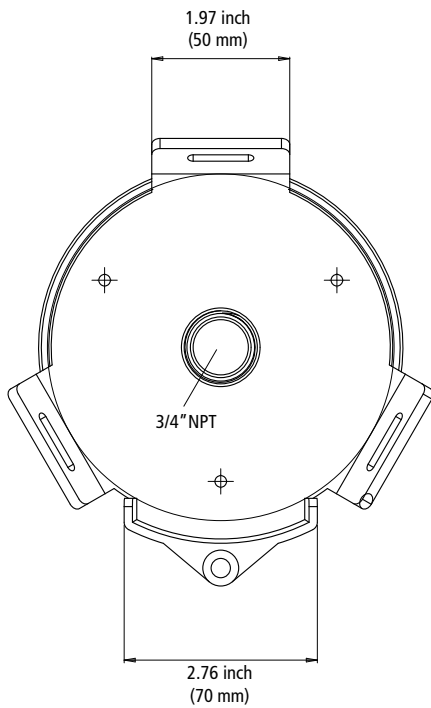

Corner Mount Base