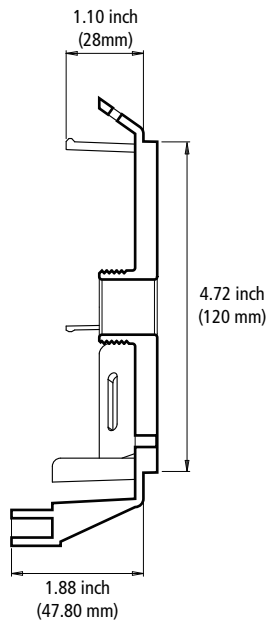

Corner Mount Base