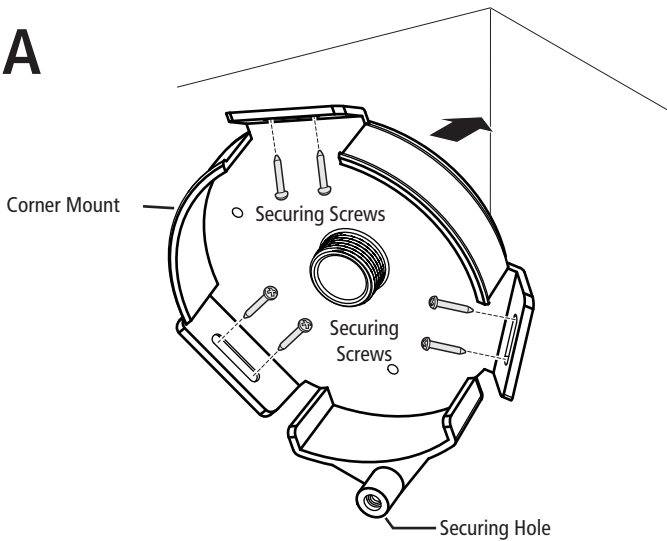

A

Locate the corner mount in the required position. Use screws and wall plugs (as appropriate to the wall surfaces) to fix the corner mount on the wall. Access to the screw positions is gained through the open front aperture of the corner mount.

Note: The securing hole should be on the bottom side of the corner mount (as picture shown above).

B

Install the dome camera on the corner mount by first arranging the cables.

C

Fit and tighten the dome camera on the corner mount by rotating clockwise.

D

Cover the dome camera with the corner mount lid. Insert and tighten the securing screw to fix the lid to the corner mount. Insert the white screw cover to complete the installation.

Note: The lid is designed so that when placed on the base it has some free movement to try and compensate for un-even walls.

AD AMERICAN DYNAMICS

ADCPWMCRNR
Indoor Mini Dome
Corner Mount Installation Sheet

The ADCPWMCRNR Corner Mount is designed for use with all Discover Indoor Mini-Domes.

Packing List

- Corner Mount x 1
- Corner Mount Lid x 1
- Screw Pack x 1