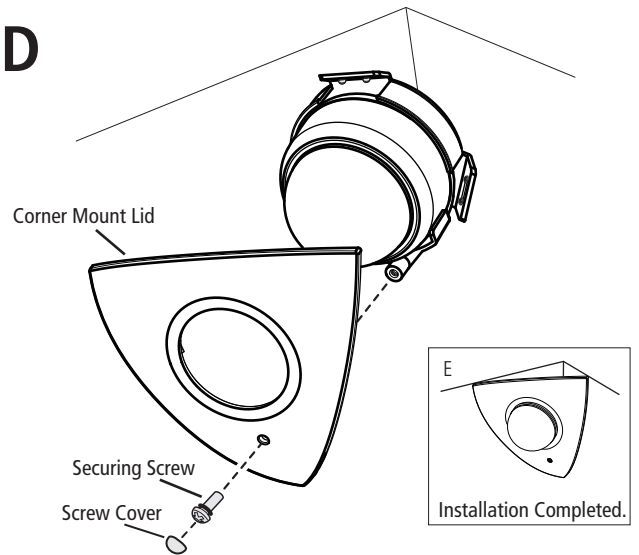

A

Locate the corner mount in the required position. Use screws and wall plugs (as appropriate to the wall surfaces) to fix the corner mount on the wall. Access to the screw positions is gained through the open front aperture of the corner mount.

Note: The securing hole should be on the bottom side of the corner mount (as picture shown above).

B

Install the dome camera on the corner mount by first arranging the cables.

C

Fit and tighten the dome camera on the corner mount by rotating clockwise.

D

Cover the dome camera with the corner mount lid. Insert and tighten the securing screw to fix the lid to the corner mount. Insert the white screw cover to complete the installation.

Note: The lid is designed so that when placed on the base it has some free movement to try and compensate for un-even walls.

AD AMERICAN DYNAMICS

ADCPWMCRNR
Indoor Mini Dome
Corner Mount Installation Sheet

The ADCPWMCRNR Corner Mount is designed for use with all Discover Indoor Mini-Domes.

Packing List

- Corner Mount x 1
- Corner Mount Lid x 1
- Screw Pack x 1