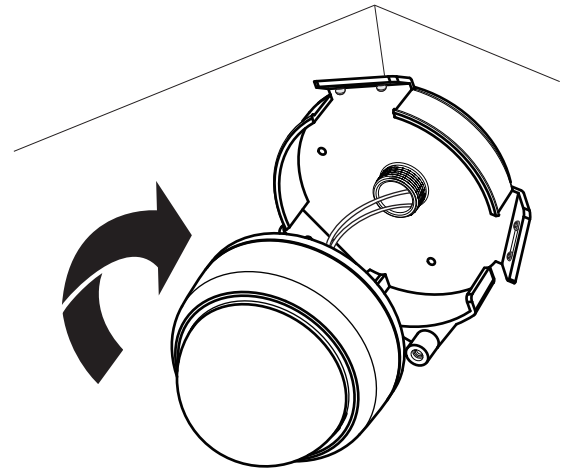

A

Locate the corner mount in the required position. Use screws and wall plugs (as appropriate to the wall surfaces) to fix the corner mount on the wall. Access to the screw positions is gained through the open front aperture of the corner mount.

Note: The securing hole should be on the bottom side of the corner mount (as picture shown above).

B

Install the dome camera on the corner mount by first arranging the cables.

C

Fit and tighten the dome camera on the corner mount by rotating clockwise.

D

Cover the dome camera with the corner mount lid. Insert and tighten the securing screw to fix the lid to the corner mount. Insert the white screw cover to complete the installation.

Note: The lid is designed so that when placed on the base it has some free movement to try and compensate for un-even walls.

AD AMERICAN DYNAMICS

ADCPWMCRNR
Indoor Mini Dome
Corner Mount Installation Sheet

The ADCPWMCRNR Corner Mount is designed for use with all Discover Indoor Mini-Domes.

Packing List

- Corner Mount x 1
- Corner Mount Lid x 1
- Screw Pack x 1