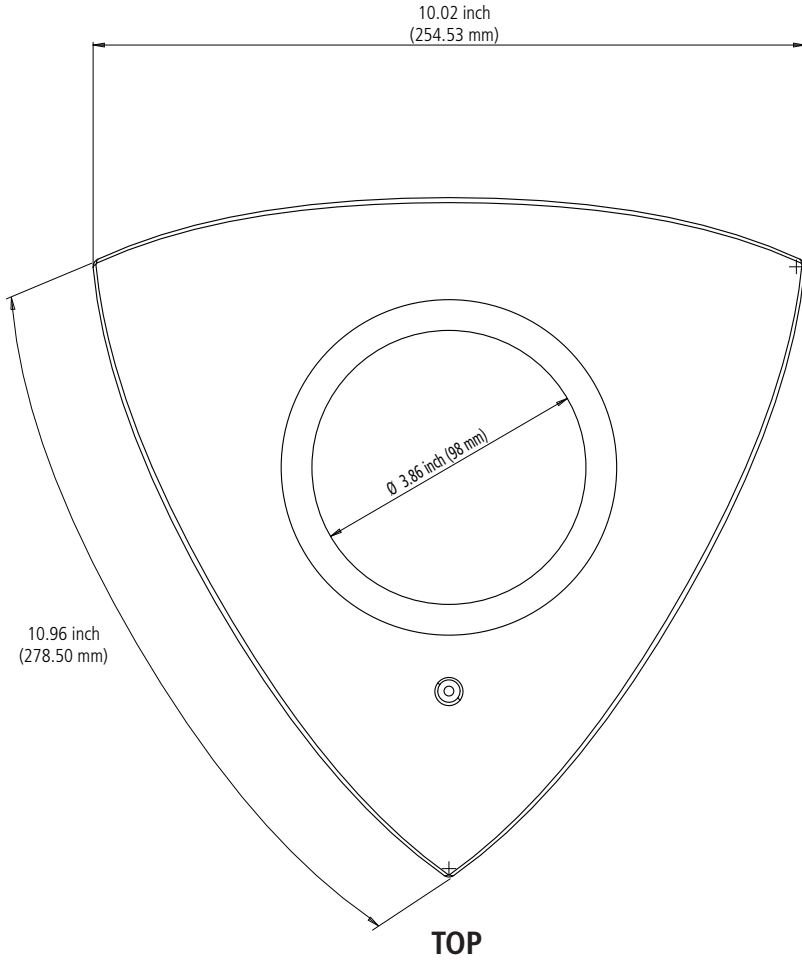

Note: The securing hole should be on the bottom side of the corner mount (as picture shown above).

B

Install the dome camera on the corner mount by first arranging the cables.

C

Fit and tighten the dome camera on the corner mount by rotating clockwise.

8200-0865-01 Rev A

Dimensions of Corner Mount

Corner Mount Lid

Color : RAL 9003
 Material: Polycarbonate
 Unit Weight : 9.02 oz (255.7g)
 Base : 3.39 oz (96.2 g) Lid : 5.63 oz (159.5 g)
 Shipping Weight (Per Piece) : 17.75 oz (503.2 g)