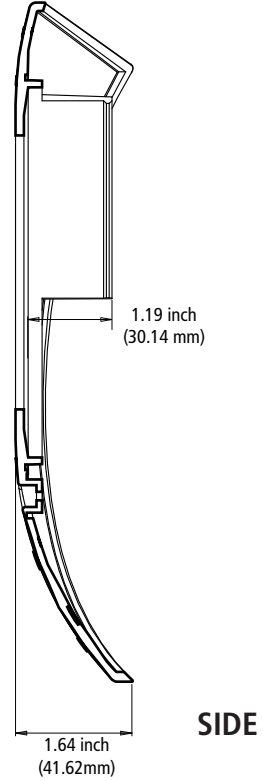

Note: The securing hole should be on the bottom side of the corner mount (as picture shown above).

B

Install the dome camera on the corner mount by first arranging the cables.

C

Fit and tighten the dome camera on the corner mount by rotating clockwise.

D

Cover the dome camera with the corner mount lid. Insert and tighten the securing screw to fix the lid to the corner mount. Insert the white screw cover to complete the installation.

Note: The lid is designed so that when placed on the base it has some free movement to try and compensate for un-even walls.

8200-0865-01 Rev A

Dimensions of Corner Mount

Corner Mount Lid

Color : RAL 9003
 Material: Polycarbonate
 Unit Weight : 9.02 oz (255.7g)
 Base : 3.39 oz (96.2 g) Lid : 5.63 oz (159.5 g)
 Shipping Weight (Per Piece) : 17.75 oz (503.2 g)