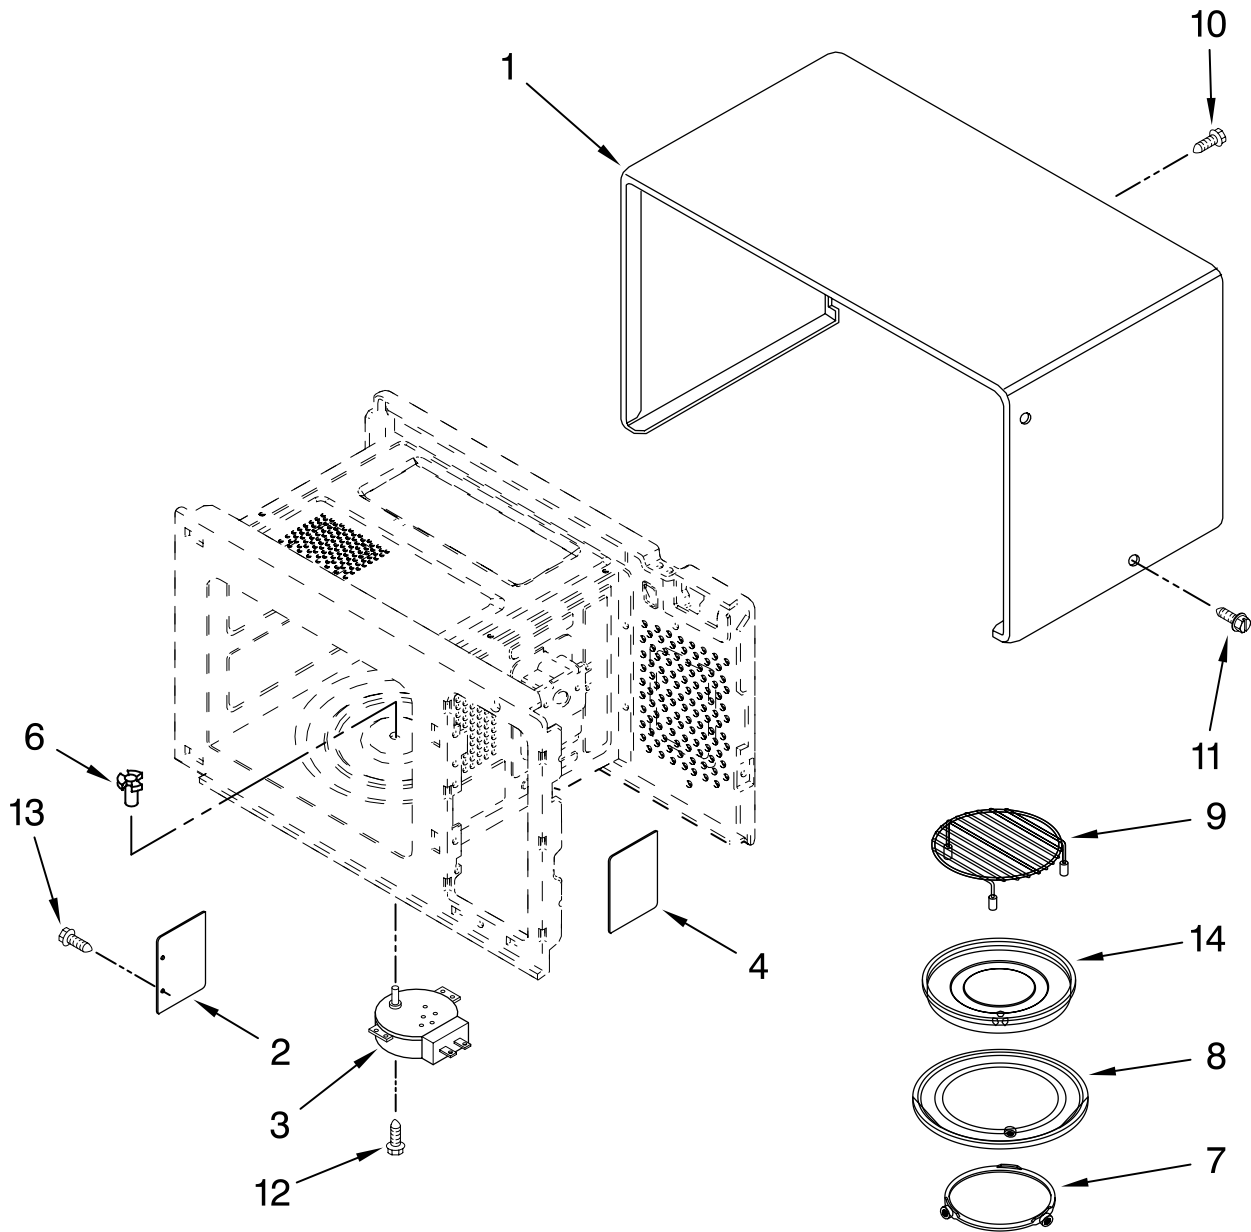

OVEN CAVITY PARTS

For Models: AMC7159TAB0, AMC7159TAS0
(Black) (Stainless)

Illus. No.	Part No.	DESCRIPTION
1	W10153233	Outer Case Black
2	8183557	Canopy
3	8183554	Motor, Turntable
4	8183559	Glass, Lamp

Illus. No.	Part No.	DESCRIPTION
6	8171863	Shaft, Turntable
7	8183560	Ring Assembly
8	8172138	Tray
9	8172251	Rack
10	4358192	Screw

Illus. No.	Part No.	DESCRIPTION
11	4358829	Screw
12	4358188	Screw
13	4358045	Screw
14	8172250	Pan, Drip

FOR ORDERING INFORMATION REFER TO PARTS PRICE LIST