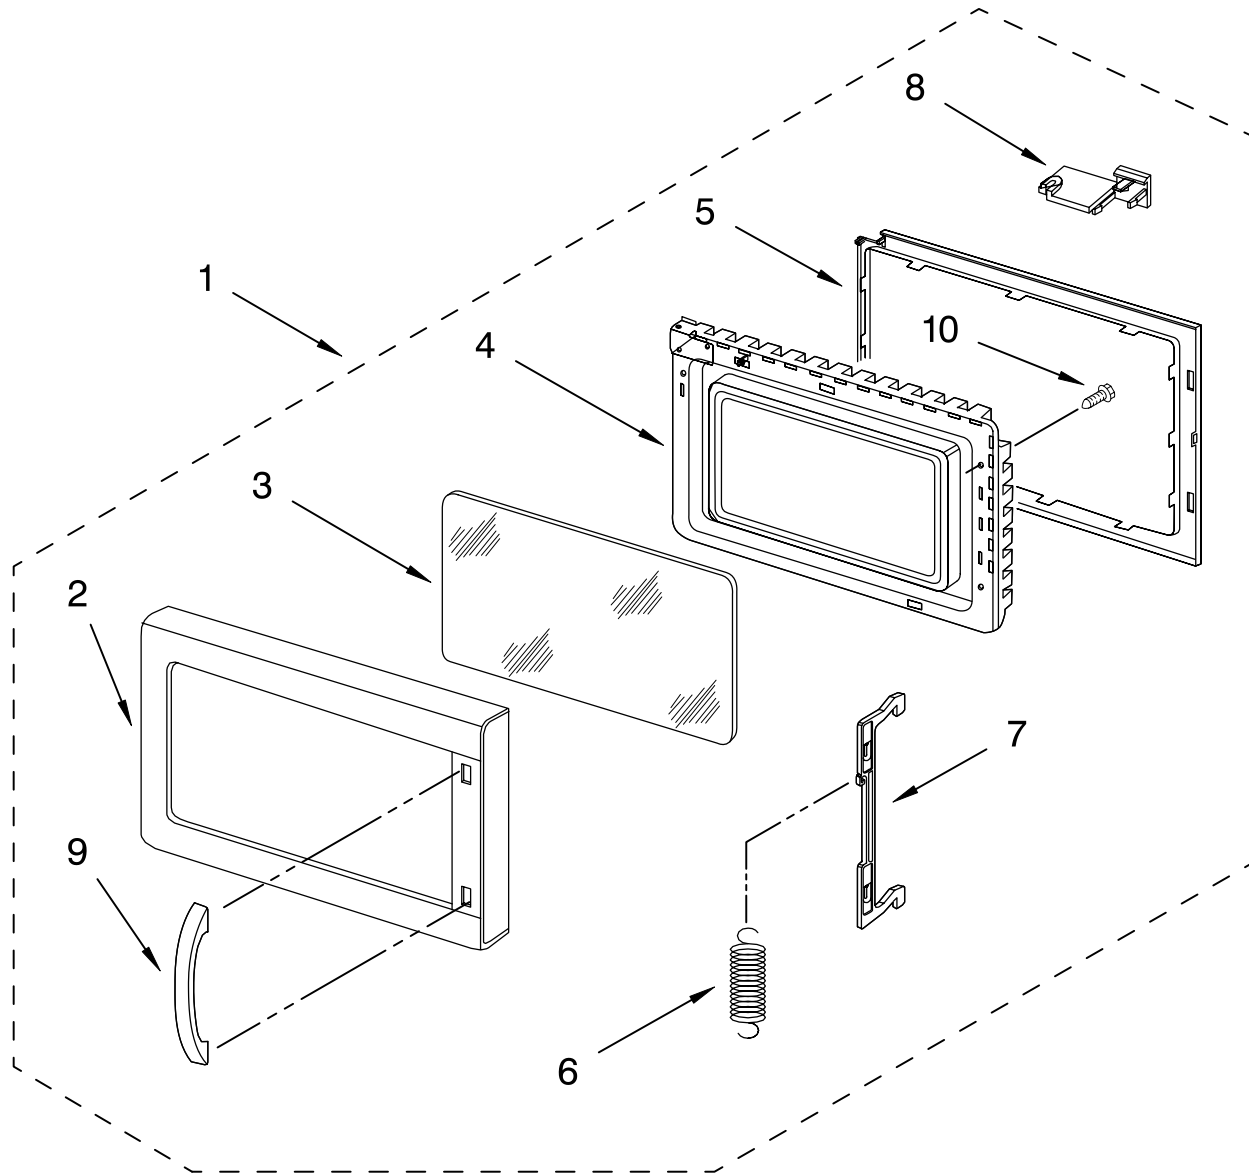

OVEN DOOR PARTS

For Models: AMC7159TAB0, AMC7159TAS0
(Black) (Stainless)

Illus. No.	Part No.	DESCRIPTION
1	W10153223	Door Assembly Black
	W10153237	Stainless
2	W10153195	Panel, Door Black
	W10153239	Stainless

Illus. No.	Part No.	DESCRIPTION
3	W10153224	Glass
4	8183543	Frame, Door
5	8183544	Choke Cover
6	8183882	Spring
7	8171850	Latch

Illus. No.	Part No.	DESCRIPTION
8	8171798	Cap
9	W10153225	Handle Black
	W10153238	Stainless
10	W10153236	Screw

FOR ORDERING INFORMATION REFER TO PARTS PRICE LIST