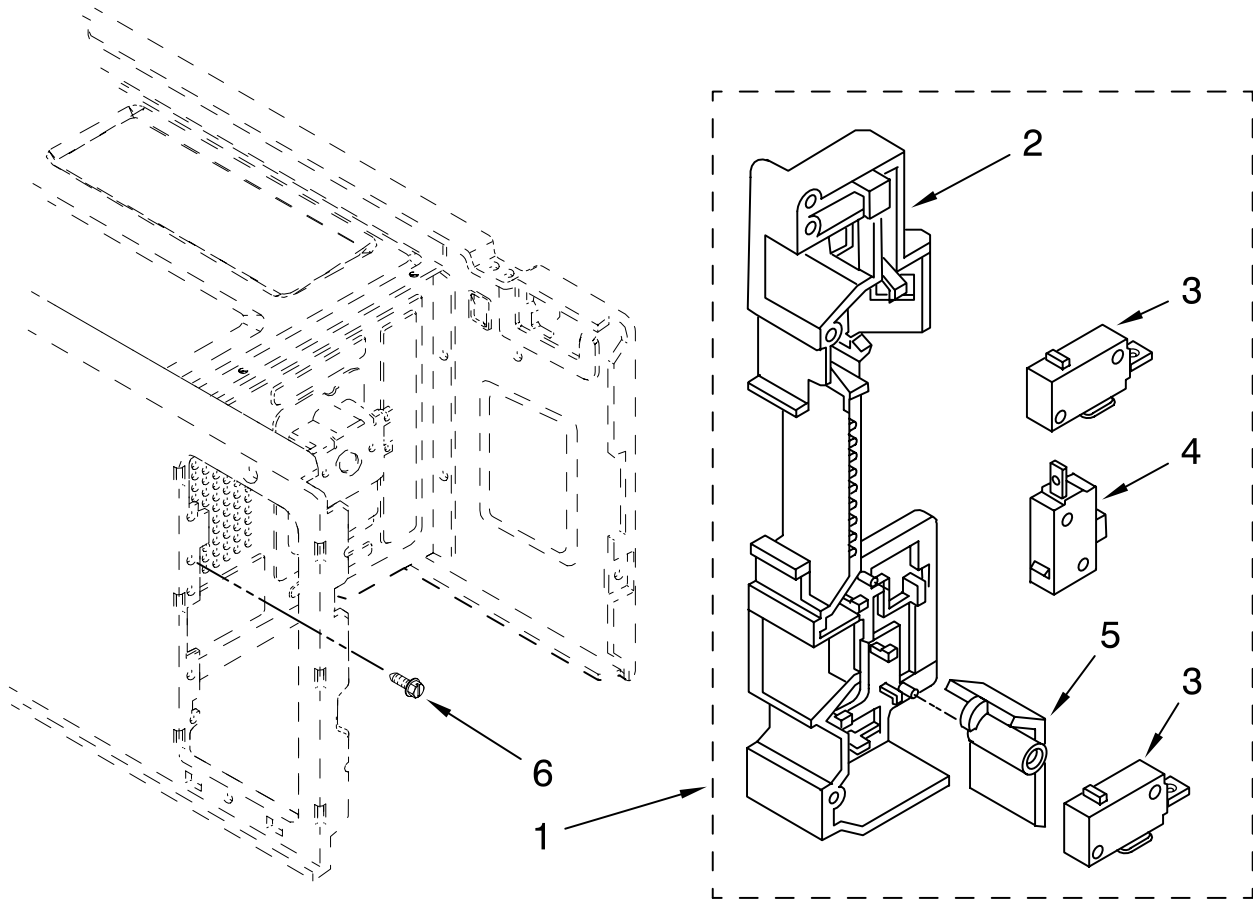

LATCH BOARD PARTS

For Models: AMC7159TAB0, AMC7159TAS0
(Black) (Stainless)

Illus. No.	Part No.	DESCRIPTION
1		Assembly, Latch (Non-Serviceable)
2	8183558	Latch Board
3	4158940	Micro Switch
4	4158941	Micro Switch
5	4358795	Lever, Switch
6	4358271	Screw

FOR ORDERING INFORMATION REFER TO PARTS PRICE LIST