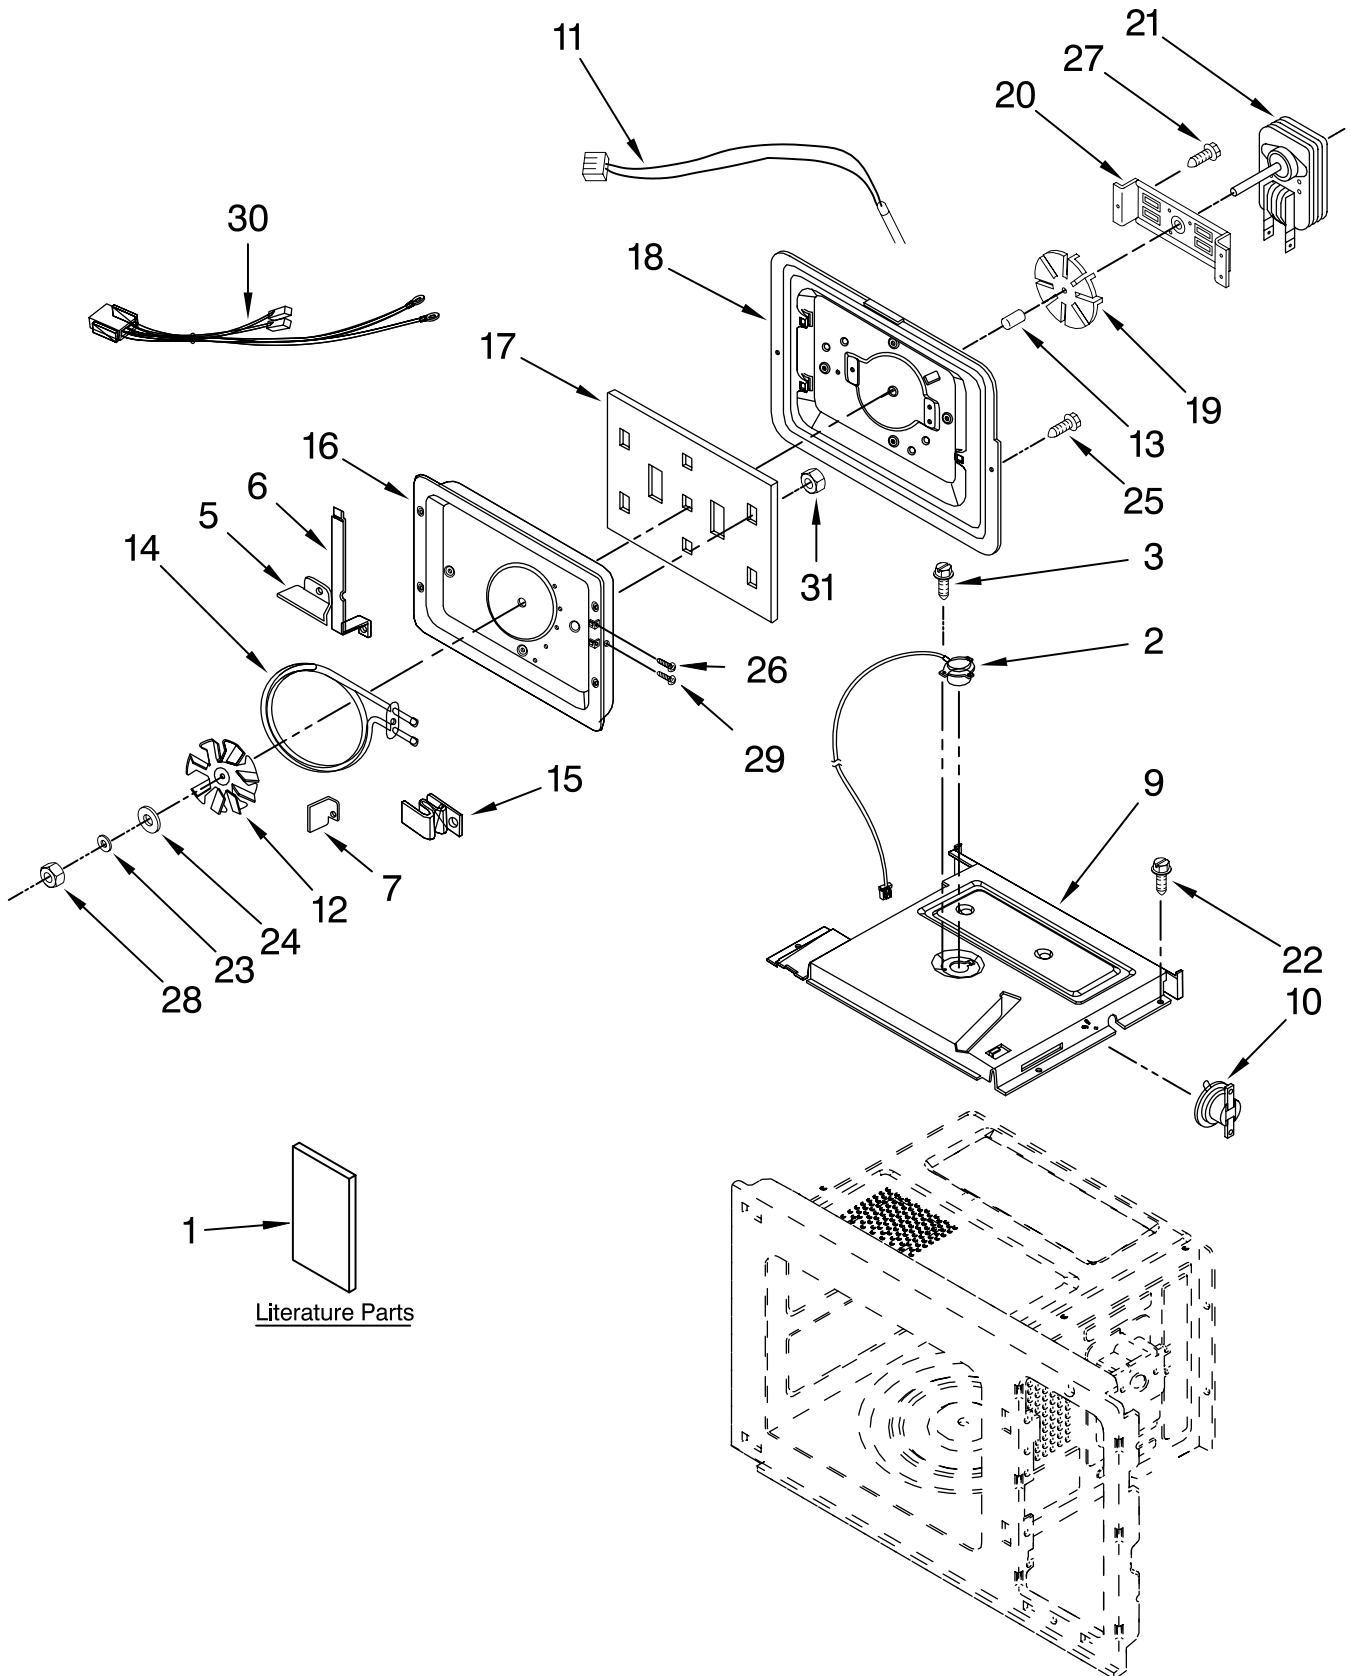

CONVECTION OVEN PARTS

For Models: AMC7159TAB0, AMC7159TAS0
(Black) (Stainless)

CONVECTION
MICROWAVE OVEN

FOR ORDERING INFORMATION REFER TO PARTS PRICE LIST

CONVECTION OVEN PARTS

For Models: AMC7159TAB0, AMC7159TAS0

(Black) (Stainless)

<u>Illus.</u>	<u>Part</u>	<u>DESCRIPTION</u>
<u>No.</u>	<u>No.</u>	
1		Literature Parts
	W10134751	U & C Guide
	W10153569	Service Manual
		Cooking Guide
	W10134321	English
	W10134324	Tech Sheet
2	8171878	Sensor
3	4358450	Screw
5	8183575	Bracket, Center
6	8183574	Bracket, Left
7	8183576	Bracket, Lower
9	W10153234	Insulator
10	8183694	Thermostat
11	8183583	Thermistor
12	8183582	Fan
13	4358460	Bushing
14	8183581	Convection Element
15	8183577	Clip, Conv Element
16	8183567	Duct, Magnetron
17	W10153235	Insulation
18	8183566	Shield, Back Insul
19	4358466	Fan Blade
20	4358467	Bracket, Convection Motor
21	8183565	Convection Motor
22	4358192	Screw
23	4358477	Washer
24	4358478	Washer
25	4358362	Screw
26	8183572	Screw
27	4358380	Screw
28	4358476	Nut
29	4358474	Screw
30	8183591	Harness, Wire
31	4358475	Nut

FOR ORDERING INFORMATION REFER TO PARTS PRICE LIST