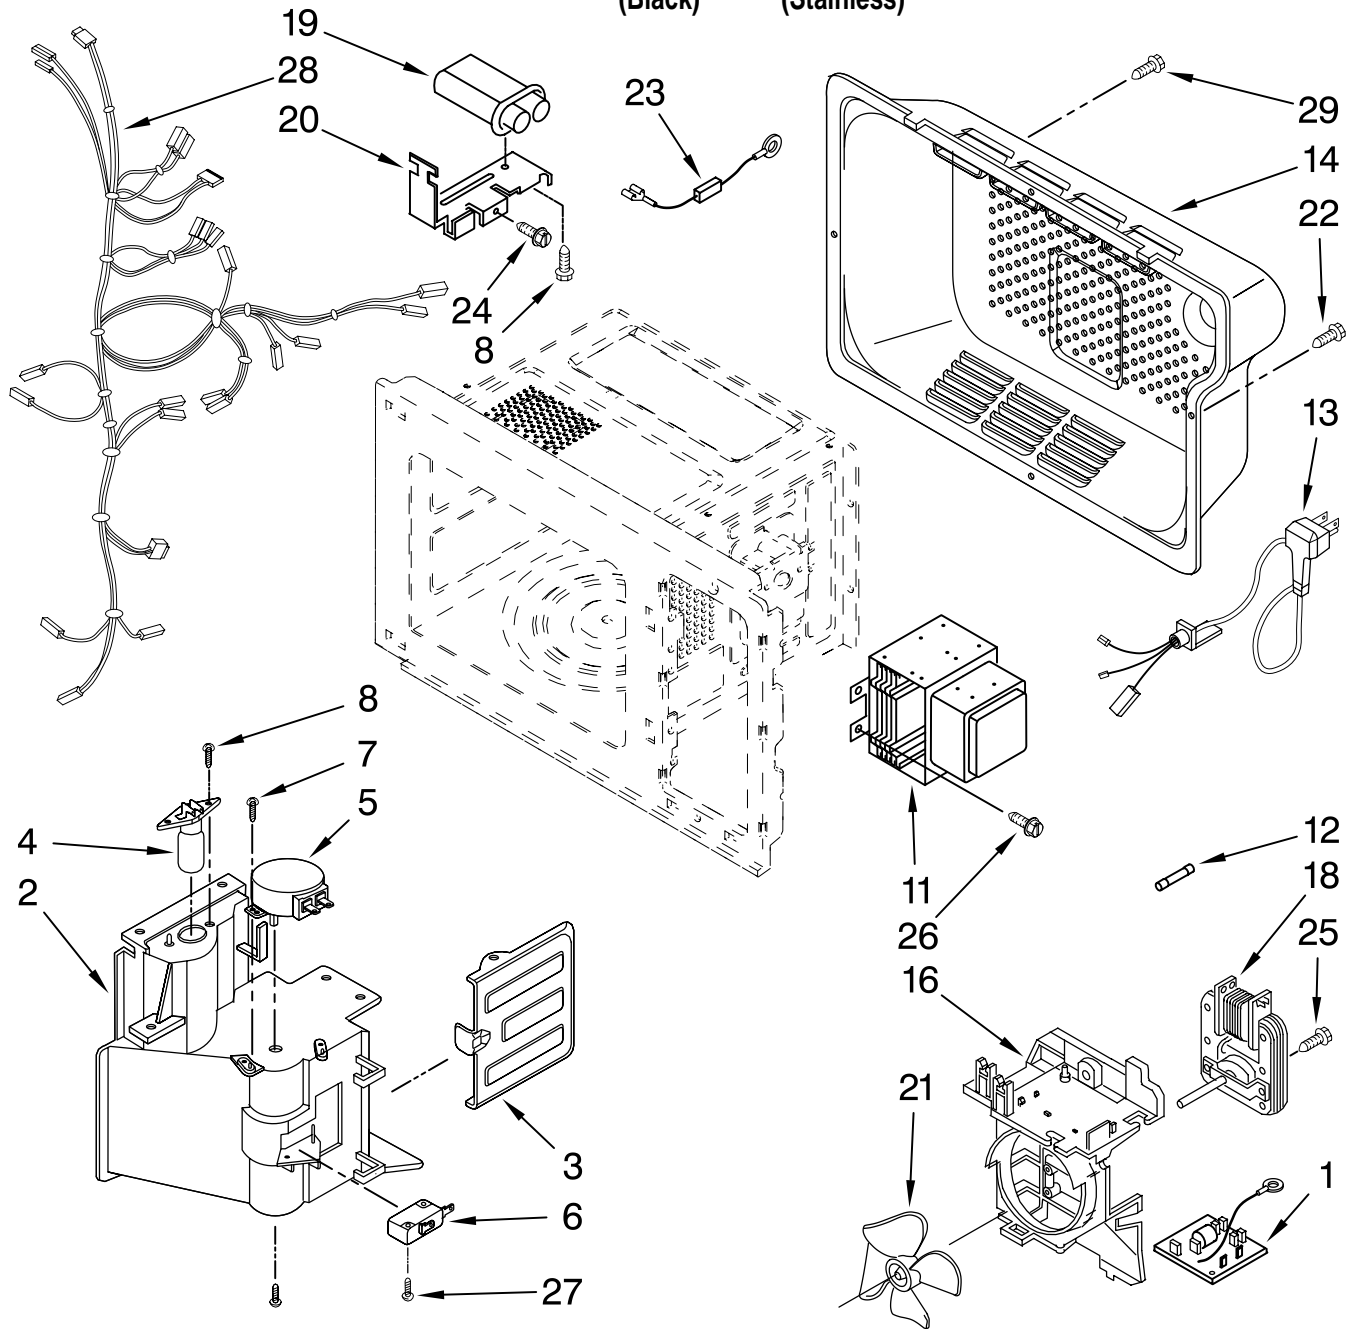

OVEN INTERIOR PARTS

For Models: AMC7159TAB0, AMC7159TAS0

(Black) (Stainless)

Illus. No.	Part No.	DESCRIPTION
1	8183771	Filter, Noise
2	8183563	Air Duct
3	8183573	Bracket, Damper
4	8183592	Lamp
5	8183586	Motor, Stirrer
6	4158940	Switch, Micro
7	4358188	Screw
8	4358381	Screw

Illus. No.	Part No.	DESCRIPTION
11	53001581	Magnetron
12	8183507	Fuse
13	8183584	Power Cord
14	8183569	Cover, Back
16	8183579	Guide, Suction
18	8183585	Motor, Fan
19	53001365	Capacitor, H.V.
20	4359161	Bracket, H.V.C.
21	4358379	Fan

Illus. No.	Part No.	DESCRIPTION
22	4358192	Screw
23	8171879	Cable, Diode
24	8184815	Screw
25	4359792	Screw
26	4358489	Screw
27	4358357	Screw
28	8206266	Harness, Main
29	8171862	Screw

FOR ORDERING INFORMATION REFER TO PARTS PRICE LIST