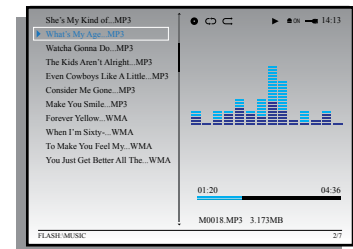

Connect your personal computer, memory card or USB drive and easily transfer your favorite pictures, videos or music with hi-speed USB 2.0

Included remote control

PHOTOS

View your favorite photos on the true color TFT LCD screen at 800 x 600 resolution.

Photo slideshow begins automatically.

VIDEOS

Play your favorite videos on the true color TFT LCD screen at 800 x 600 resolution.

Simply connect your USB drive to the USB port on the frame to transfer your videos to the on-board memory or store on a *SD / SDHC card.
*memory card not included