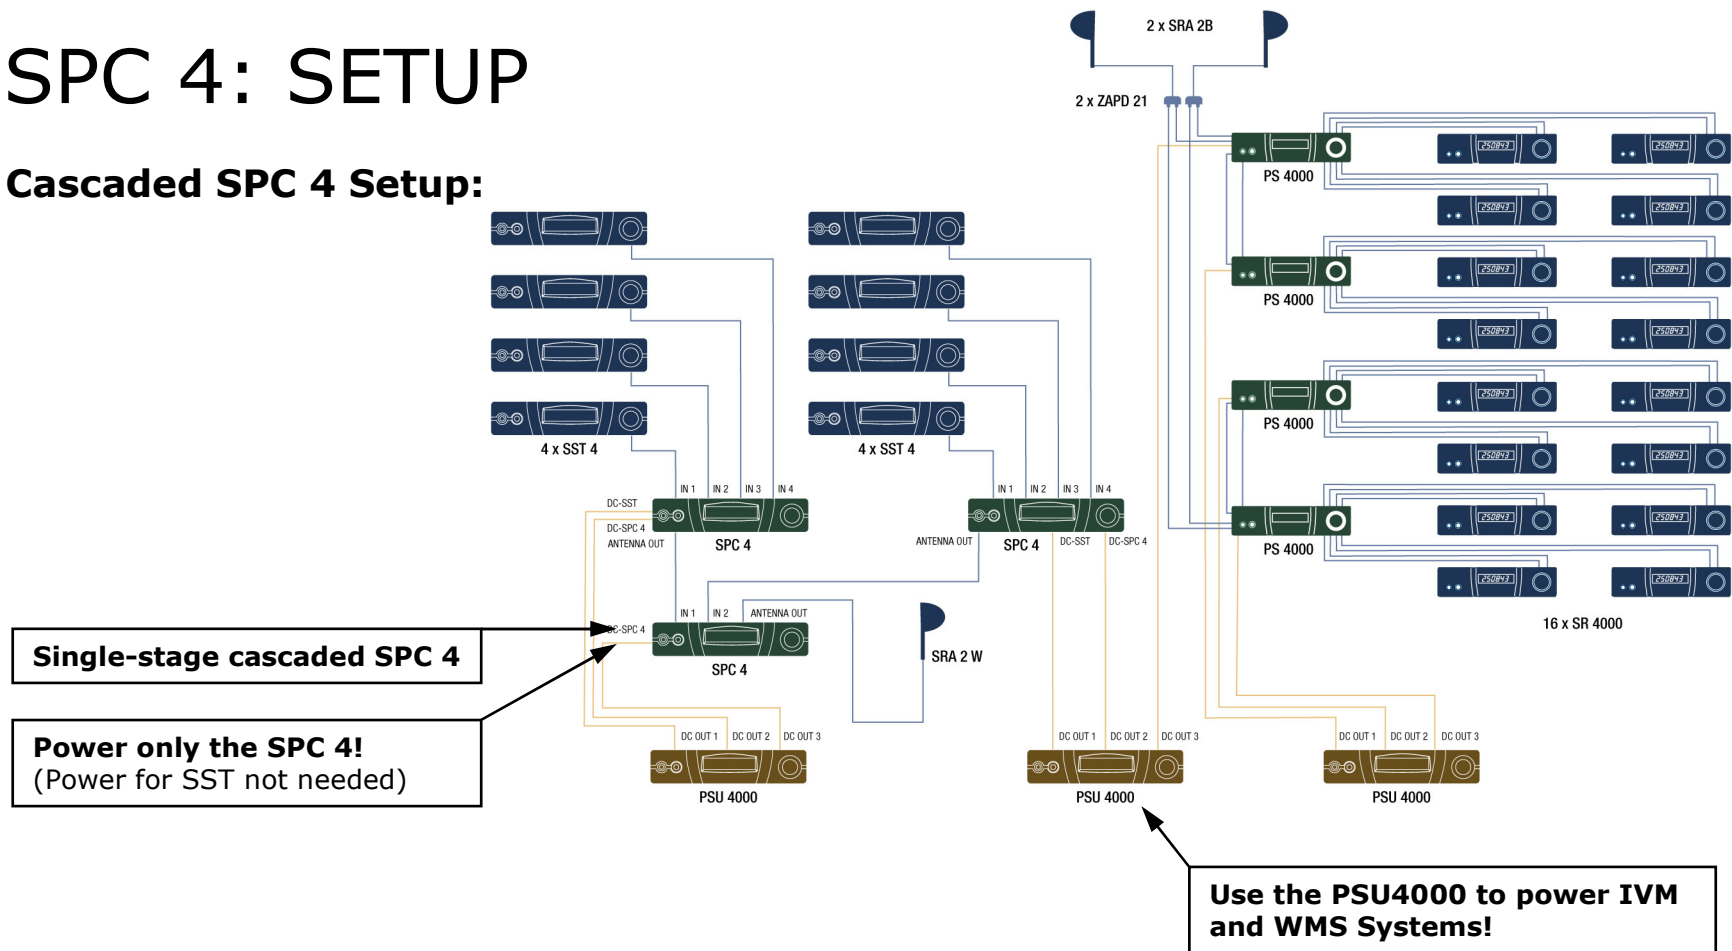

IVM 4

SPC 4 - ESSENTIALS

© AKG Acoustics 2008

AKG SOUNDS BETTER

SPC 4: SETUP

Single SPC 4 Setup:

NOTE: AKG recommends to use one SPC 4 / one antenna per 4 channels SST 4 !

AKG SOUNDS BETTER

SPC 4: SETUP

Cascaded SPC 4 Setup:

NOTE: AKG recommends to use one SPC 4 / one antenna per 4 channels SST 4!
Contact your local AKG dealer before using a single-stage cascaded SPC 4!

AKG SOUNDS BETTER

SPC 4: Multichannel Conditions

		RF Power Level at SST 4			
		10mW	20mw	50mW	100mW
No. of channels					
1	Single SPC 4				
2					
3					
4					
5	Cascaded SPC 4				
6					
7					
8					
9					
10					
11					
12					
13					
14					
15					
16					

NOTE: AKG recommends to use only single SPC 4 setups!

-  ... Possible
-  ... Please contact your local AKG dealer
-  ... Not possible

AKG SOUNDS BETTER

SPC 4: KEEP IN MIND!

- ❖ **Use only passive AKG antennas with SPC 4: SRA2W or RA4000W**
- ❖ **Use short cable lengths between SPC 4 and antenna: Maximum is 10m for a RG58 cable**
- ❖ **Set SST 4 RF output power according to slide: 'SPC 4 Multichannel Conditions'**
- ❖ **All connected SST 4 transmitters should operate in the same frequency band**
- ❖ **LED Status**
 - **Green: System is working fine**
 - **Red: The antenna combiner has overheated or no AKG antenna is connected. The internal amplifier shuts down in both cases.**
- ❖ **The SPC4 has two power supply jacks**
 - **One to power the SPC 4: labeled DC ONLY- 12V/1.4A - SPC4**
 - **One to power all connected SST 4: labeled DC ONLY – 12V/2A – SST Power Supply**
- ❖ **If you are NOT using the PSU 4000**
 - **Power the SPC 4 with the CU 4000 power supply (AC-CU4000, 1.4A)**
 - **Power all connected SST 4 separately with the provided power supply (AC12, 500mA)**