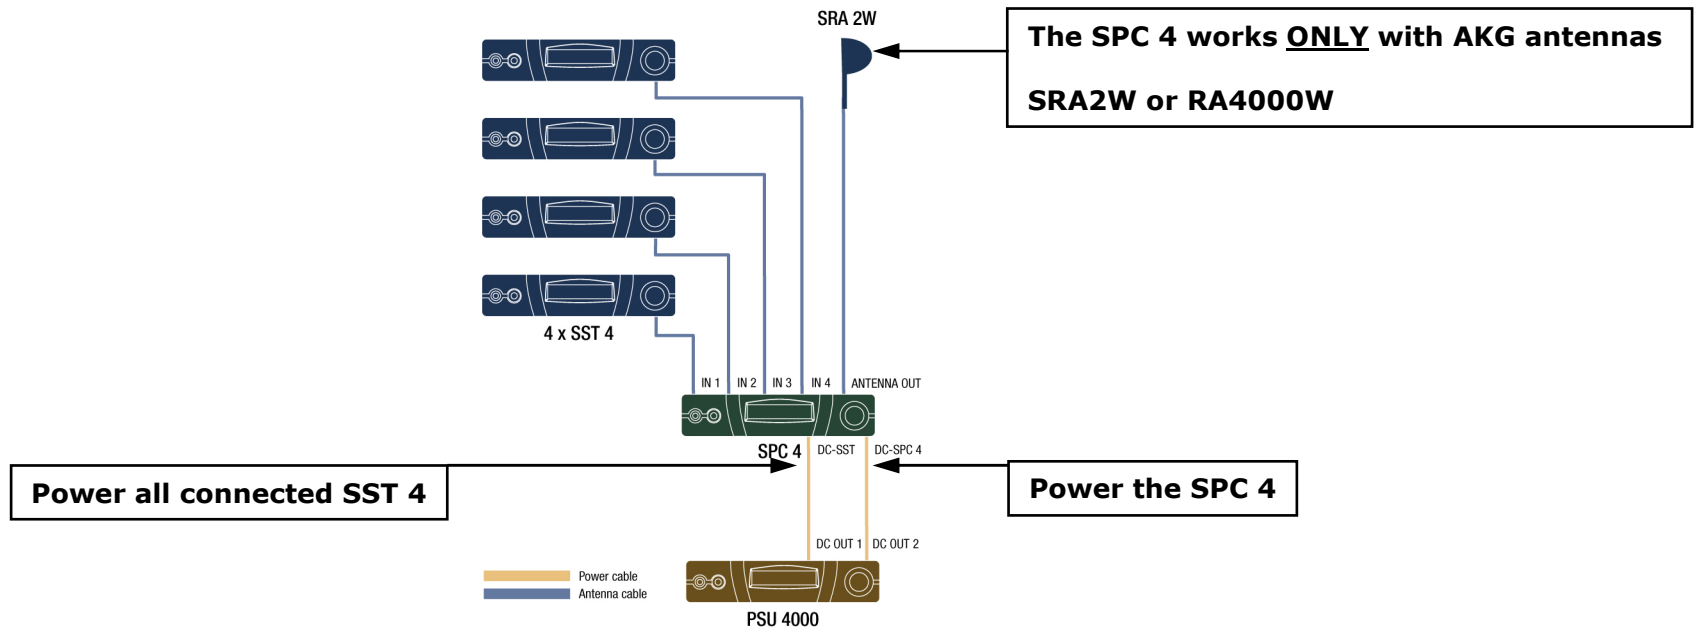

SPC 4: SETUP

Single SPC 4 Setup:

NOTE: AKG recommends to use one SPC 4 / one antenna per 4 channels SST 4 !

AKG SOUNDS BETTER