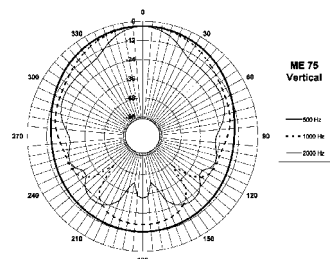

Specifications¹

Throat Diameter	50 mm. (2 in.)
Nominal Coverage	
Horizontal	90°
Vertical	40°
Cutoff Frequency	500 Hz
Material	Cast Aluminium
Dimensions	435x268x230 mm. (17.1x10.5x9 in.)

Mounting and Shipping Informations

Four M6 holes 90° on 102 mm. (4 in.) diameter	
Baffle Cutout Dimensions	370x222 mm. (14.6x8.7 in.)
Net Weight	2.7 Kg.(5.9 lb.)
Shipping Weight	3.5 Kg. (7.7 lb.)
Shipping Box	450x280x260 mm. (17.7x11x10.2 in.)

¹ Horn mounted on B&C DE 750 compression driver.

ME 75 | Horns

2" aluminium constant directivity horn,
90°x 40° nominal coverage