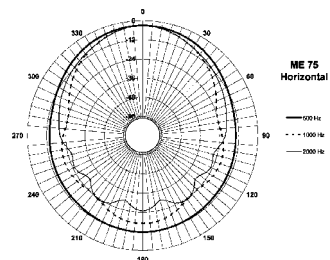

Specifications¹

Throat Diameter	50 mm. (2 in.)
Nominal Coverage	
Horizontal	90°
Vertical	40°
Cutoff Frequency	500 Hz
Material	Cast Aluminium
Dimensions	435x268x230 mm. (17.1x10.5x9 in.)

Mounting and Shipping Informations

Four M6 holes 90° on 102 mm. (4 in.) diameter	
Baffle Cutout Dimensions	370x222 mm. (14.6x8.7 in.)
Net Weight	2.7 Kg.(5.9 lb.)
Shipping Weight	3.5 Kg. (7.7 lb.)
Shipping Box	450x280x260 mm. (17.7x11x10.2 in.)

¹ Horn mounted on B&C DE 750 compression driver.

ME 75 | Horns

2" aluminium constant directivity horn,
90°x 40° nominal coverage