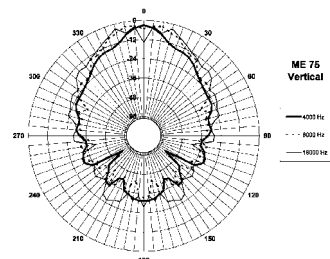

Specifications¹

Throat Diameter	50 mm. (2 in.)
Nominal Coverage	
Horizontal	90°
Vertical	40°
Cutoff Frequency	500 Hz
Material	Cast Aluminium
Dimensions	435x268x230 mm. (17.1x10.5x9 in.)

Mounting and Shipping Informations

Four M6 holes 90° on 102 mm. (4 in.) diameter	
Baffle Cutout Dimensions	370x222 mm. (14.6x8.7 in.)
Net Weight	2.7 Kg.(5.9 lb.)
Shipping Weight	3.5 Kg. (7.7 lb.)
Shipping Box	450x280x260 mm. (17.7x11x10.2 in.)

¹ Horn mounted on B&C DE 750 compression driver.

ME 75 | Horns

2" aluminium constant directivity horn,
90°x 40° nominal coverage