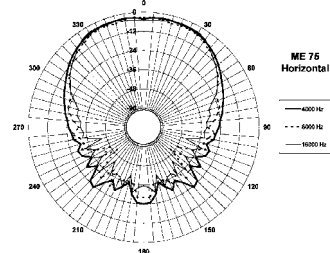

Specifications¹

Throat Diameter	50 mm. (2 in.)
Nominal Coverage	
Horizontal	90°
Vertical	40°
Cutoff Frequency	500 Hz
Material	Cast Aluminium
Dimensions	435x268x230 mm. (17.1x10.5x9 in.)

Mounting and Shipping Informations

Four M6 holes 90° on 102 mm. (4 in.) diameter	
Baffle Cutout Dimensions	370x222 mm. (14.6x8.7 in.)
Net Weight	2.7 Kg.(5.9 lb.)
Shipping Weight	3.5 Kg. (7.7 lb.)
Shipping Box	450x280x260 mm. (17.7x11x10.2 in.)

¹ Horn mounted on B&C DE 750 compression driver.

ME 75 | Horns

2" aluminium constant directivity horn,
90°x 40° nominal coverage