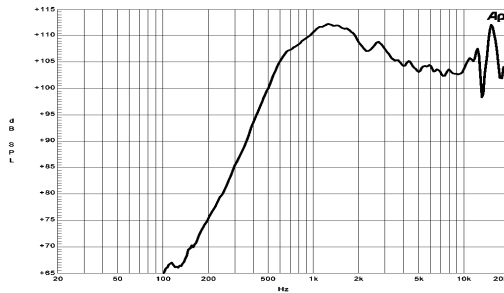

Horns

HF Compression drivers

Coaxials

HPL

Speakers

Specifications¹

Throat Diameter	36 mm (1.4 in)
Nominal Impedance	8 Ω
Minimum Impedance	8 Ω
Power Handling (1000 - 20000 Hz)	
Nominal²	80 W
Continuous Program³	160 W
Sensitivity (1W/1m)⁴	107 dB
Frequency Range	0.5 - 18 kHz
Recommended Crossover⁵	1000 Hz
Voice Coil Diameter	75 mm (3 in)
Winding Material	Aluminium
Inductance	0.14 mH
Diaphragm Material	Titanium
Flux Density	1.8 T

Also available in 16 Ω, data upon request

Mounting and Shipping Information

Four M6 holes 90° on 102 mm (4 in) diameter

Overall Diameter	170 mm (6.7 in)
Depth	67 mm (2.6 in)
Net Weight (1 unit)	4.5 kg (9.9 lb)
Shipping Weight (2 units)	9.6 kg (21.2 lb)
Shipping Box (2 units)	210x210x190 mm (8.3x8.3x7.5 in)

¹ Driver mounted on B&C ME 90 horn.

² 2 hours test made with continuous pink noise signal (6 dB crest factor) within the specified range. Power calculated on rated minimum impedance.

³ Power on Continuous Program is defined as 3 dB greater than the Nominal rating.

⁴ Applied RMS Voltage is set to 2.83V for 8 ohms and 4V for 16 ohms Nominal Impedance. Average SPL from 500 to 18000 Hz.

⁵ 12 dB/oct. or higher slope high-pass filter.