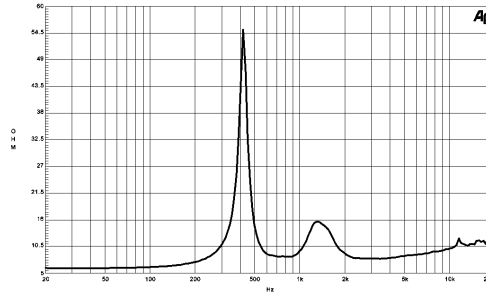

Horns

HF Compression drivers

Coaxials

HPL

Speakers

Specifications¹

Throat Diameter	36 mm (1.4 in)
Nominal Impedance	8 Ω
Minimum Impedance	8 Ω
Power Handling (1000 - 20000 Hz)	
Nominal²	80 W
Continuous Program³	160 W
Sensitivity (1W/1m)⁴	107 dB
Frequency Range	0.5 - 18 kHz
Recommended Crossover⁵	1000 Hz
Voice Coil Diameter	75 mm (3 in)
Winding Material	Aluminium
Inductance	0.14 mH
Diaphragm Material	Titanium
Flux Density	1.8 T

Also available in 16 Ω, data upon request

Mounting and Shipping Information

Four M6 holes 90° on 102 mm (4 in) diameter

Overall Diameter	170 mm (6.7 in)
Depth	67 mm (2.6 in)
Net Weight (1 unit)	4.5 kg (9.9 lb)
Shipping Weight (2 units)	9.6 kg (21.2 lb)
Shipping Box (2 units)	210x210x190 mm (8.3x8.3x7.5 in)

¹ Driver mounted on B&C ME 90 horn.

² 2 hours test made with continuous pink noise signal (6 dB crest factor) within the specified range. Power calculated on rated minimum impedance.

³ Power on Continuous Program is defined as 3 dB greater than the Nominal rating.

⁴ Applied RMS Voltage is set to 2.83V for 8 ohms and 4V for 16 ohms Nominal Impedance. Average SPL from 500 to 18000 Hz.

⁵ 12 dB/oct. or higher slope high-pass filter.