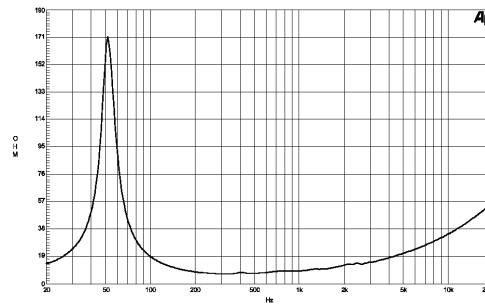

12 MH 32 | Mid-Bass

Extremely high efficiency mid-bass, 3" aluminium voice coil, 800 watts power handling, provides excellent linearity up to 2.5 kHz. A dedicated magnet assembly that includes demodulation rings has been studied to control distortion

Also available in 4 Ω, data upon request

Thiele & Small Parameters⁴

Fs	52 Hz
Re	5.4 Ω
Qes	0.2
Qms	6.3
Qts	0.19
Vas	71 dm. ³ (2.5 cu. ft.)
Sd	522 cm. ² (80.9 sq. in.)
η ₀	5 %
X max	± 3.5 mm.
Mms	50 gr.
Bl	21.3 Tm
Le	1.1 mH