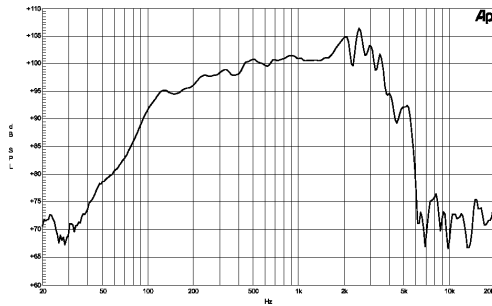

12 MH 32 | Mid-Bass

Extremely high efficiency mid-bass, 3" aluminium voice coil, 800 watts power handling, provides excellent linearity up to 2.5 kHz. A dedicated magnet assembly that includes demodulation rings has been studied to control distortion

Also available in 4 Ω, data upon request

Thiele & Small Parameters⁴

Fs	52 Hz
Re	5.4 Ω
Qes	0.2
Qms	6.3
Qts	0.19
Vas	71 dm. ³ (2.5 cu. ft.)
Sd	522 cm. ² (80.9 sq. in.)
η ₀	5 %
X max	± 3.5 mm.
Mms	50 gr.
Bl	21.3 Tm
Le	1.1 mH