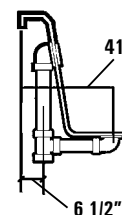

Bottom of base to middle of overflow: 25 7/8"

Rough-In Plumbing Measurements

SPECIFICATIONS:

GENERAL SPECIFICATIONS:

Tub Size	71 1/2" x 71 1/2" x 33 1/4" 182 cm x 182 cm x 84 cm
Bathing Well	Lounge 1: 43" long Lounge 1: 19" wide Lounge 2: 47" long Lounge 2: 19" wide 24 3/4" interior depth 20 1/2" maximum water depth
Shipping Weight	862 lbs. / 391 kg
Tub Weight Filled	2965 lbs. / 1345 kg
Weight w/Equipment	1371 lbs. / 622kg
Gallons to Overflow	192 gal. / 727 L
Gallons to Operate	1 bather: 170 gal. / 644 L 2 bathers: 151 gal. / 572 L

ELECTRICAL SPECIFICATIONS:

Electronic Control Package:
230V; 50 AMP w/ GFCI; 4-Wire w/ Dedicated Neutral

This unit is not recommended for shower installations.

This unit has a 3/4" female waterfall fill spout connection.