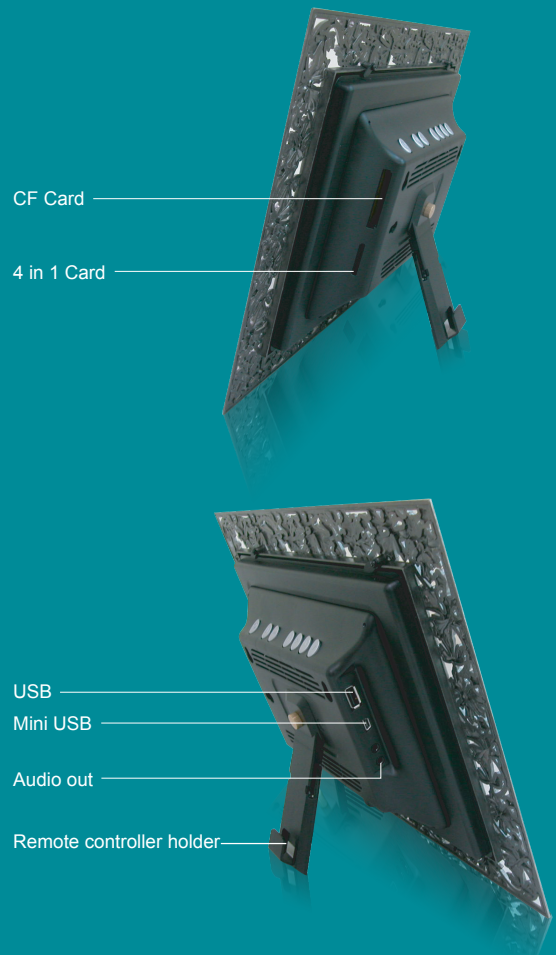

10.2" DPF102

Digital Photo Frame

Product Feature

- 10.2 inch TFT LCD display (16:9)
- Resolution: 800*480
- Support CFI/CFII/SD/MS/MMC card
- USB2.0 high transmit, compatible with USB2.0 (Host) & device
Dual USB interface
- File Format Supported JPEG, M-JPEG
- Video Format supported MPEG, DAT, AVI
- Audio Format supported MP3
- Two way to control: Infrared remote control, unit buttons
- Multi-language: Simplified Chinese/
Traditional Chinese/ Japanese(select one)
English+French+Spanish+Deutsch
- Show 9 pictures at one time
- Repeat to play slide pictures automatically
- Slide show to play pictures in many modes
- Calendar function.
- Accessories: AC Adapter, user manual, remote controller

Product Spec

10.2" DPF	數位相框	
LCD Type	TFT 顯示屏	TFT
Screen Size	顯示屏大小	10.2"
Resolution	解析度	800*3(RGB)*480
Viewing Angle (left / Right)	左右視角	60°/60°
Viewing Angle (up/down)	上下視角	60°/40°
Display Size	顯示屏尺寸	222.0(W)mmx132.48(H)mm
Brightness	亮度	250cd/m ²
Memory Card Supported	支持記憶卡種類	CFI,CFII,SD,MS,MMC
USB interface	支援USB介面	Host*1+Device*1
File Format Supported	支持檔案種類	JPEG, M-JPEG
Video Format supported	視頻支持檔案類型	MPEG, DAT, AVI
Audio Format supported	聲頻支持檔案類型	MP3
Speaker	喇叭	2W*2
Audio *1	聲頻輸出*1	Yes
Memory Card Support	記憶卡大小支持	32M~2G
Automatic Slide Show	自動撥放功能	Yes
Power Supply	電源供應	100~240V AC 50/60Hz
Current Rating	電源範圍	1A /12V DC adapter
Power Usage	消耗功率	9.6W
Dimension (L x W x H)	外觀尺寸	268mm*206mm*42mm
Weight	重量	1KG
Operation Temperate	工作溫度範圍	0-40°c