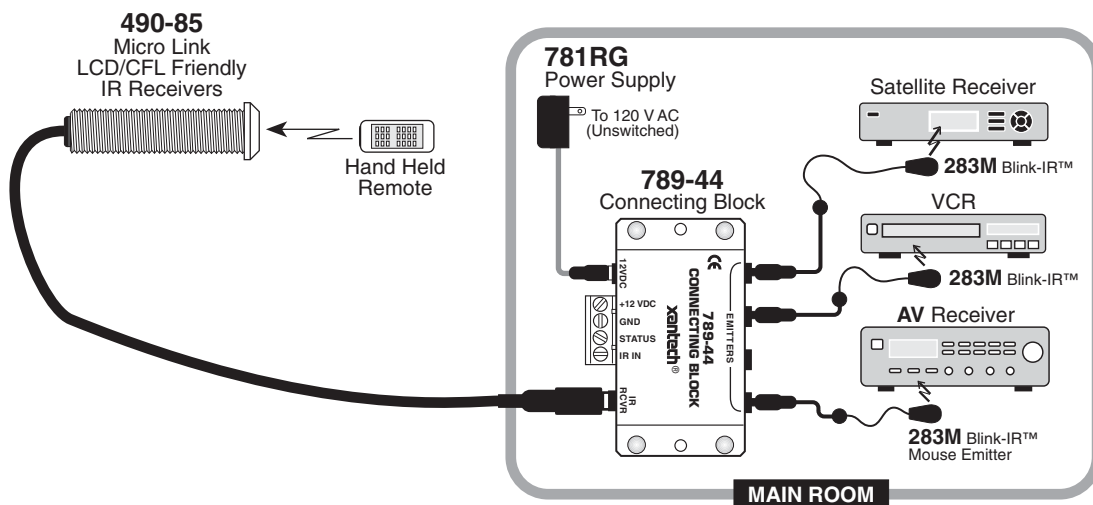

490-85 KITRP

LCD/CFL Friendly Micro-Link IR Receiver

DESCRIPTION

The 490-85 KITRP comes with everything needed for a complete IR repeater system. The 490-85 IR receiver is designed to reject interference from CFL and LCD Displays from entering the IR signal line. These small IR Receivers are intended to be mounted in panels, doors, cabinets, etc. for control of A/V equipment behind closed doors or any IR Repeater System that is in close proximity of a CFL and LCD Displays.

INCLUDED ITEMS

ITEM A: (1) 490-85 LCD/CFL Friendly IR Receiver ITEM B: (1) 784-44 Connecting Block

ITEM C: (4) 283M Mouse Emitters

ITEM D: (1) 781RG Power Supply

INSTALLATION INSTRUCTIONS

STEP 1:

Plug in the 2.1mm Coaxial power plug of the 781RG Power Supply (**ITEM D**) into the jack labeled 12VDC on the 789-44 Connecting Block (**ITEM B**).

Plug the AC end of the 781RG Power Supply (**ITEM D**) into an 'un-switched' 120V AC Line outlet.

STEP 2:

Plug the 3.5mm stereo mini plug from the 490-85 (**ITEM A**) into the IR RCVR input on the 789-44 Connecting Block (**ITEM B**).

STEP 3:

Plug in the 283M Emitters 3.5mm mono mini plug (**ITEM C**) into the jacks labeled EMITTERS on the 789-44 (**ITEM B**) and affix the opposite end of the IR Sensor Window of the controlled equipment.