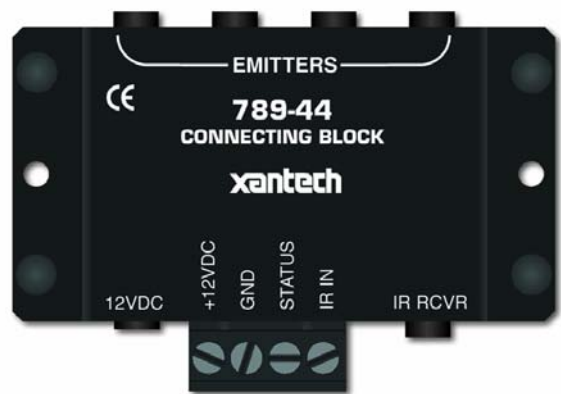

490-85 KITRP

LCD/CFL Friendly Micro-Link IR Receiver

DESCRIPTION

The 490-85 KITRP comes with everything needed for a complete IR repeater system. The 490-85 IR receiver is designed to reject interference from CFL and LCD Displays from entering the IR signal line. These small IR Receivers are intended to be mounted in panels, doors, cabinets, etc. for control of A/V equipment behind closed doors or any IR Repeater System that is in close proximity of a CFL and LCD Displays.

INCLUDED ITEMS

ITEM A: (1) 490-85 LCD/CFL Friendly IR Receiver ITEM B: (1) 784-44 Connecting Block

ITEM C: (4) 283M Mouse Emitters

ITEM D: (1) 781RG Power Supply

INSTALLATION INSTRUCTIONS

STEP 1:

Plug in the 2.1mm Coaxial power plug of the 781RG Power Supply (**ITEM D**) into the jack labeled 12VDC on the 789-44 Connecting Block (**ITEM B**).

Plug the AC end of the 781RG Power Supply (**ITEM D**) into an 'un-switched' 120V AC Line outlet.

STEP 2:

Plug the 3.5mm stereo mini plug from the 490-85 (**ITEM A**) into the IR RCVR input on the 789-44 Connecting Block (**ITEM B**).

STEP 3:

Plug in the 283M Emitters 3.5mm mono mini plug (**ITEM C**) into the jacks labeled EMITTERS on the 789-44 (**ITEM B**) and affix the opposite end of the IR Sensor Window of the controlled equipment.