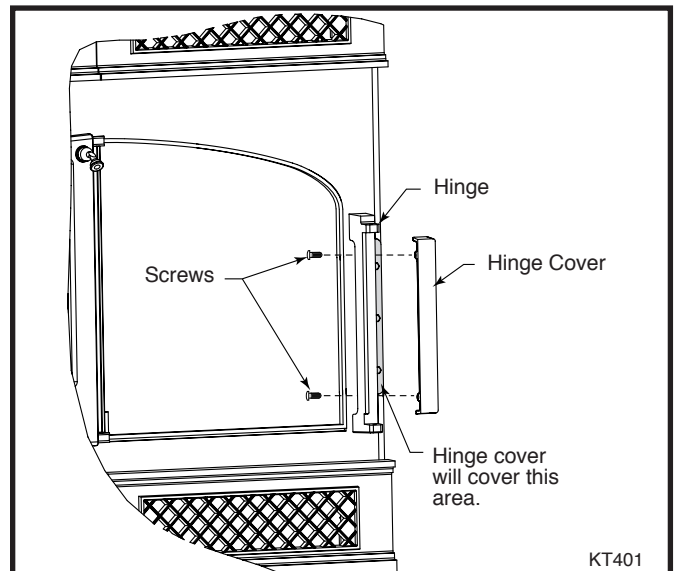

Basic universal (4)	20006024
Hinge Cover (2)	20005994
1/4 - 20 x 1/2" phillips round head screw (4)	
Instruction sheet	

Tools required: phillips screwdriver, needlenose pliers

Install Basic Universal

1. Insert each basic universal into openings in fireplace. Be sure the damper tabs have engaged plate steel metal flanges in openings. **NOTE:** The damper tabs always point down. (Fig. 2)
2. Before inserting upper right panel, push the damper handle in flush with face. Once the panel is in place, use needlenose pliers to pull damper handle out through lattice in panel.
3. Adjust the panels for a symmetric appearance.

Install Hinge Covers

1. Align hinge cover on outside of hinge with holes located in the hinge. (Fig. 3)
2. Attach hinge cover using screws provided.

Fig. 1 Carton contents.

Fig. 2 Place basic universal, making sure the damper tabs engage plate steel metal flanges of fireplace.