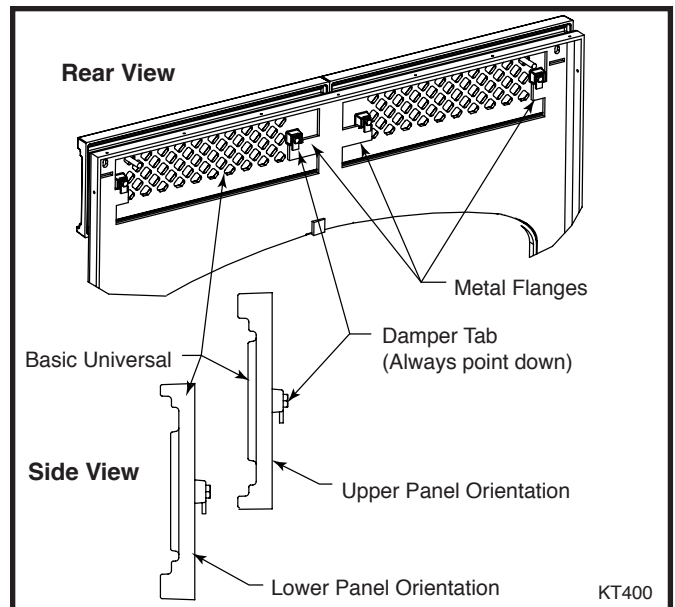

Basic universal (4)	20006024
Hinge Cover (2)	20005994
1/4 - 20 x 1/2" phillips round head screw (4)	
Instruction sheet	

Tools required: phillips screwdriver, needlenose pliers

Install Basic Universal

1. Insert each basic universal into openings in fireplace. Be sure the damper tabs have engaged plate steel metal flanges in openings. **NOTE:** The damper tabs always point down. (Fig. 2)
2. Before inserting upper right panel, push the damper handle in flush with face. Once the panel is in place, use needlenose pliers to pull damper handle out through lattice in panel.
3. Adjust the panels for a symmetric appearance.

Install Hinge Covers

1. Align hinge cover on outside of hinge with holes located in the hinge. (Fig. 3)
2. Attach hinge cover using screws provided.

Fig. 1 Carton contents.

Fig. 2 Place basic universal, making sure the damper tabs engage plate steel metal flanges of fireplace.