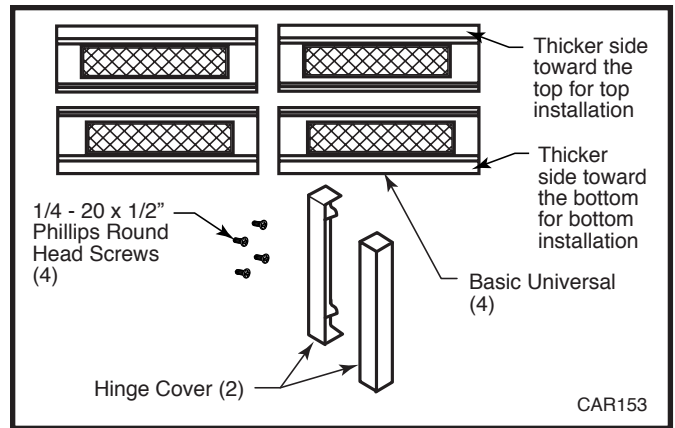

Basic universal (4)	20006024
Hinge Cover (2)	20005994
1/4 - 20 x 1/2" phillips round head screw (4)	
Instruction sheet	

Tools required: phillips screwdriver, needlenose pliers

Install Basic Universal

1. Insert each basic universal into openings in fireplace. Be sure the damper tabs have engaged plate steel metal flanges in openings. **NOTE:** The damper tabs always point down. (Fig. 2)
2. Before inserting upper right panel, push the damper handle in flush with face. Once the panel is in place, use needlenose pliers to pull damper handle out through lattice in panel.
3. Adjust the panels for a symmetric appearance.

Install Hinge Covers

1. Align hinge cover on outside of hinge with holes located in the hinge. (Fig. 3)
2. Attach hinge cover using screws provided.

Fig. 1 Carton contents.

Fig. 2 Place basic universal, making sure the damper tabs engage plate steel metal flanges of fireplace.