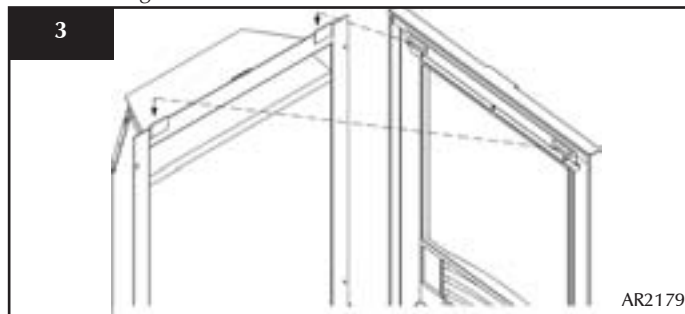

2. FITTING FOR ALL FIRE TYPES

There is a bracket on the reverse side of the front at the top edge:

- Hook the bracket onto the lugs at the top of the fire, Diagram 3

There are two flat clips supplied to grip the bottom edge of the front to the fire:

- Clip each side of the front to the fire as shown in Diagram 4