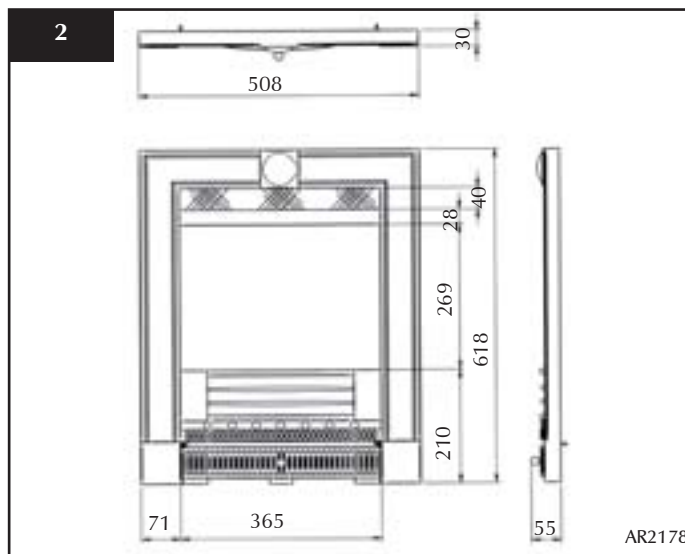

1. FRONT DIMENSIONS

Diagram 1 shows the Winchester Front dimensions for the Logic hotbox, Logic Convector and Logic IPF:

Diagram 2 shows the Winchester Front dimensions for the E-Box, E-Studio Conventional and Balanced Flue: