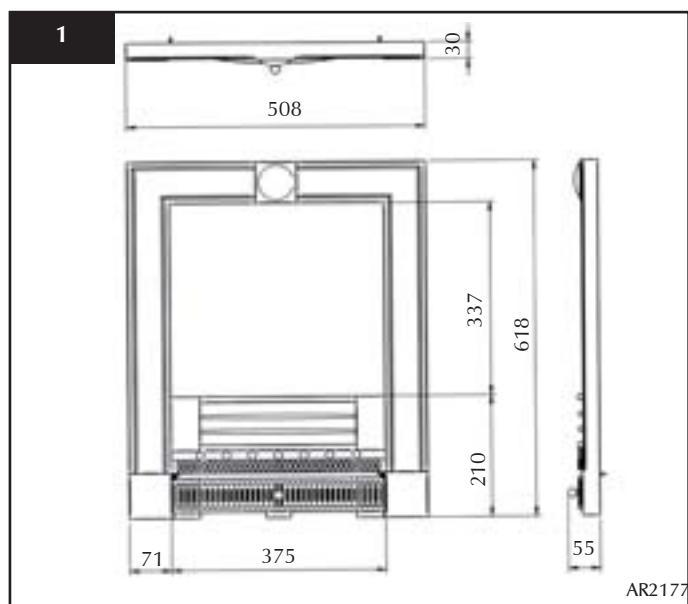

1. FRONT DIMENSIONS

Diagram 1 shows the Winchester Front dimensions for the Logic hotbox, Logic Convector and Logic IPF:

Diagram 2 shows the Winchester Front dimensions for the E-Box, E-Studio Conventional and Balanced Flue: