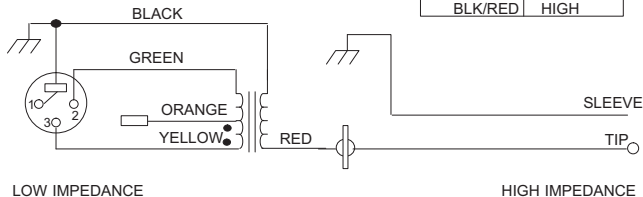

2. Unsolder the YELLOW lead from pin 3 and insulate the bare wire at the end of the lead with the insulator from the ORANGE lead.
3. Solder the ORANGE lead to pin 3.
4. Rotate the XLR plug three turns to twist the leads, then replace the XLR plug in the case. Tighten the lock screw to secure the XLR plug in place (turning clockwise).

IMPEDANCES	
GREN/YLW	75-300Ω
GREN/ORN	19-75 Ω
BLK/RED	HIGH

SPECIFICATIONS

Frequency Response

Flat, 20 Hz to 20 kHz. Response at 20 Hz no more than 3 dB down from flat.

Impedance

Low impedance: 75 to 300 Ω (supplied) or 19 to 75 Ω

Medium impedance: High (41 k Ω with 150- Ω source on 75-to-300 Ω winding.)