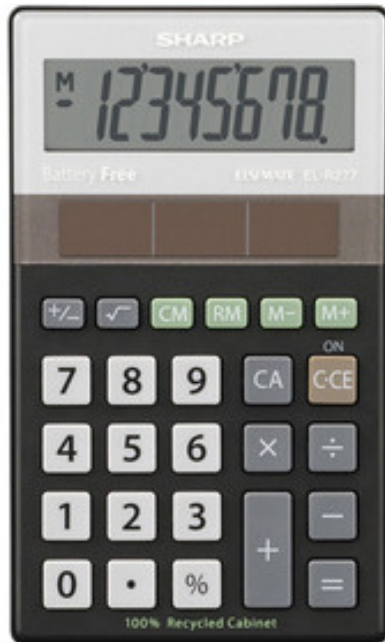

This is Why

- ▶ ECO CONCEPT CALCULATOR
- ▶ SOLAR POWER + RECYCLED PLASTIC CABINET
- ▶ 8-DIGIT TILT DISPLAY (13,5MM DIGIT SIZE)
- ▶ NO LEAD AND MERCURY ADDED
- ▶ 4-KEY MEMORY
- ▶ 3-DIGIT PUNCTUATION
- ▶ ROOT CALCULATION
- ▶ SIGN CHANGE

Solar powered and recycled plastic made "Eco Concept" Calculator with 8-digit display

GENERAL

- ▶ Type: **Hand Held**
- ▶ Display: **LCD**
- ▶ Digits: **8**

OTHERS

- ▶ Auto Power Off: ✓
- ▶ Solar Power: ✓
- ▶ Dimensions (WxDxH mm): **70 x 117 x 21**
- ▶ Weight (g): **65**
- ▶ EAN: **4974019027395**

FUNCTIONS

- ▶ Memory: **1 (4 Keys)**
- ▶ 3-Digit Punctuation: ✓
- ▶ Percent (%): ✓
- ▶ Root (√): ✓
- ▶ Sign Change: ✓

www.sharp.co.uk

SHARP

SHARP ELECTRONICS (UK) LIMITED
4 FURZEGROUND WAY
STOCKLEY PARK
UXBRIDGE, MIDDLESEX UB11 1EZ. TEL. 0208 734 2000