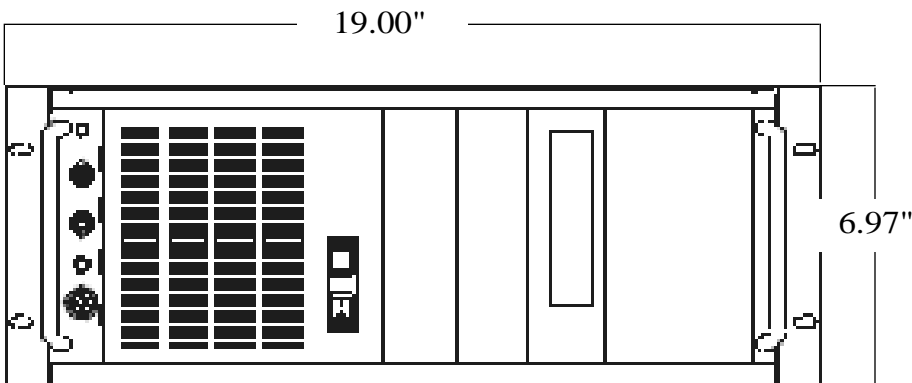

# MediaMatrix® Miniframe 108™

17.03"  
REAR VIEW

TOP VIEW

SIDE VIEW

FRONT VIEW

Features and specifications subject to change without notice.

A Division of **Peavey Electronics Corporation**  
711 A Street / Meridian, MS 39301 / U.S.A. / (601) 483-5376 / Fax 486-1154  
#80300409