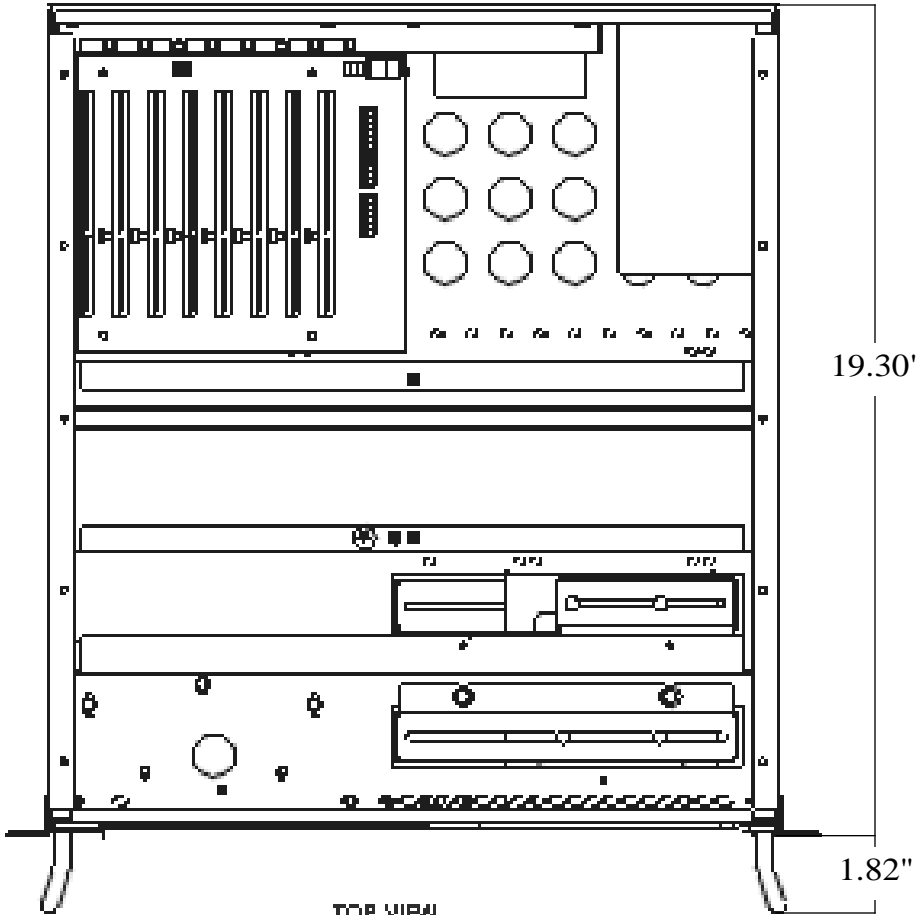

MediaMatrix® Miniframe 108™

TOP VIEW

SIDE VIEW