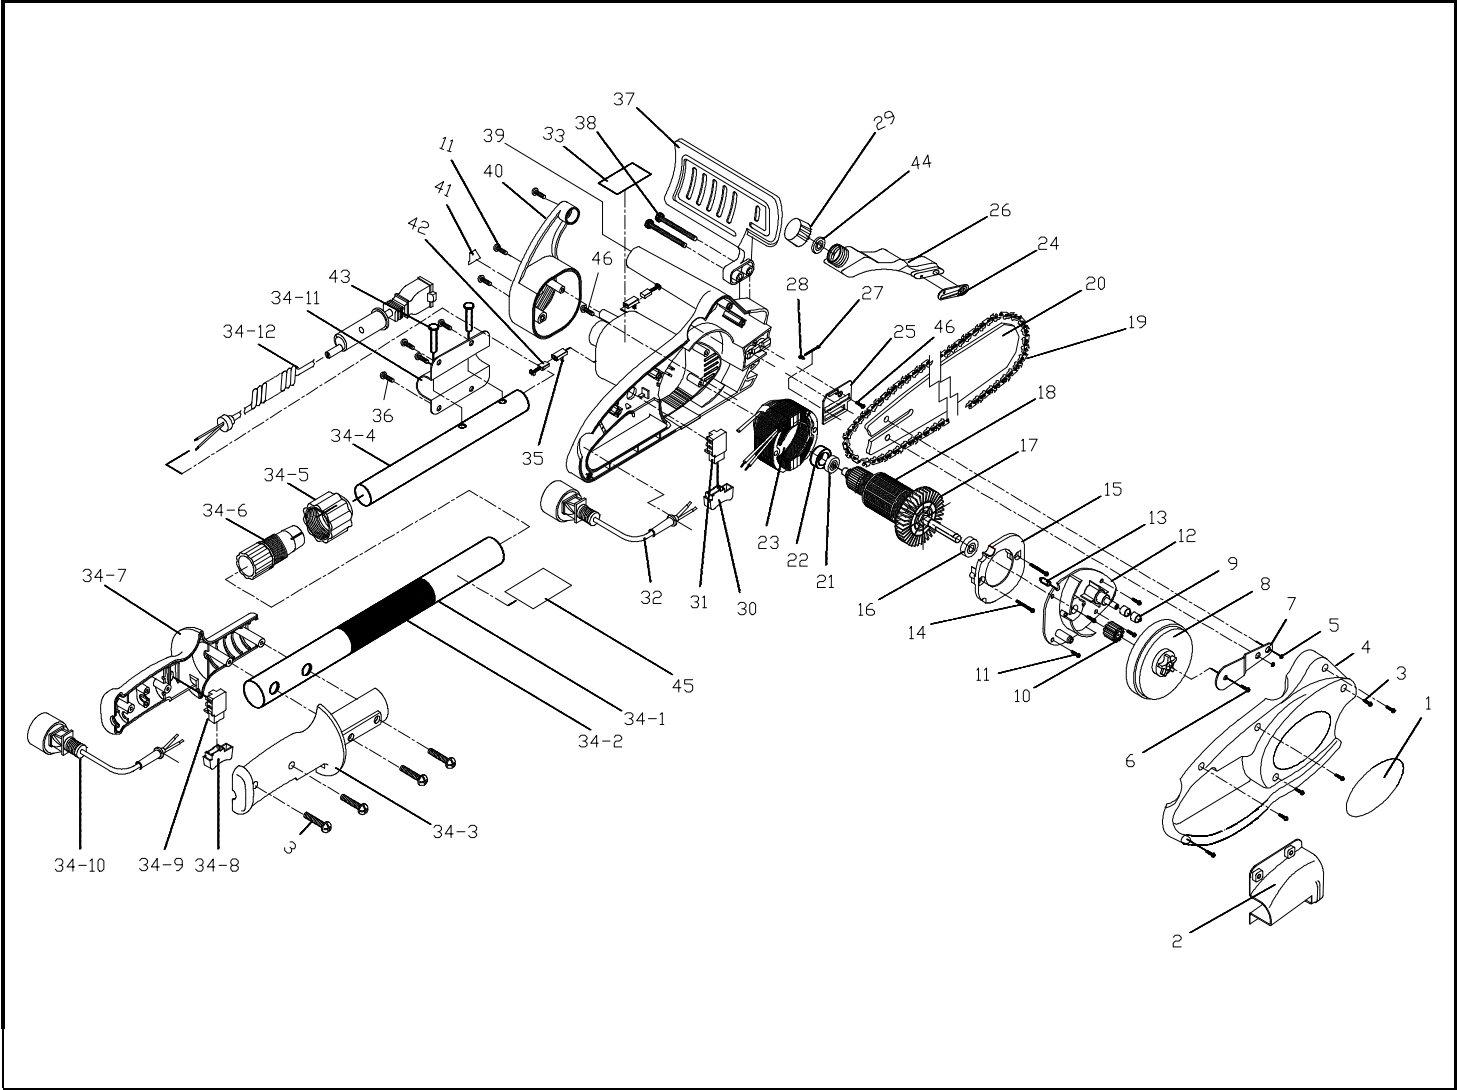

SERVICE SPARE PARTS LIST

SPECIFY MODEL NO. WHEN ORDERING PARTS		DATE	REVISED DATE
10" POLE SAW		10/18/2001	N/A
MODEL NO.	MS1015P 41AZ015Q077, 41BZ015Q077		

10" POLE SAW

PARTS LIST

MS1015P 41AZ015Q077, 41BZ015Q077

Ref.No.	Part Number	Description
1	6097-210803	LABEL
2	6102-210802	SUPPORT PLATE
3	6SDABB04-18	SCREW
4	6038-210801	HOUSING (R)
5	6NHZ-1/4	NUTS
6	6214-210802	FIXED SCREW
7	6043-210801	SPROCKET SUPPORT
8	6073-210802	SPROCKET-GEAR
9	6131-210801	ROLLER BRARING
10	6073-210801	MOTOR GEAR
11	6SDABB04-14	SCREW
12	6086-210801	MOTOR COYER ASS'Y
13	6272-830301	RUNNER STICK
14	6SQABB05-55	SCREW
15	6263-210801	WIND GUIDE
16	6MB-608-06	BEARING
17	6169-210801	FAN
18	6260-210802	ARMATURE ASS'Y
19	6220-210801	CHAIN
20	6040-210010	BAR 10"
21	6MB-607-07	BEARING
22	6156-830401	ANTI-VIBRATILLAGE PAD
23	6261-210802	FIELD ASS'Y
24	6014-210801	ANTI-SPILLAGE PAD
25	6102-210801	ADJUSTING PLATE
26	6066-210801	OILER
27	6214-210801	REGULATION SCREW
28	6056-210802	REGULATION CAP
29	6067-210801	OIL CAP
30	6056-210801	LOCK-OFF SWITCH
31	6022-855102	TRIGGER
32	6011-210802	POWER CORD
33	6097-210804	WARNING TAG
34	228-210803	INNER PIPE ASS'Y
34-1	6129-210801	PIPE
34-2	6056-210801	PVC PIPE
34-3	6068-210801	HANDLE (R)
34-4	6129-210802	INNER PIPE
34-5	6134-210801	POLT NUT
34-6	6189-210801	POLE BOLT
34-7	6068-210802	HANDLE (L)
34-8	6056-210801	LOCK-OFF SWITCH
34-9	6022-855102	TRIGGER
34-10	6011-210802	POWER CORD
34-11	6102-210803	FIXTURE
34-12	6154-210801	SOCKET
35	6216-830601	BRUSH
36	6SQAB-05-12	SCREW
37	6017-210801	FRONT-HAND GUARD
38	6SXDZ-1/4-60	SCREW
39	6038-210801	HOUSING (L)
40	6086-210802	REAR COVER
41	6052-210803	LABEL
42	6159-830601	BRUSH HOLDER
43	6RCZ10.5-32	RIVET
44	6014-210802	ANTI-SPILLAGE
45	6052-210802	WARNING TAG
46	6SVABB3.5-12	SCREW