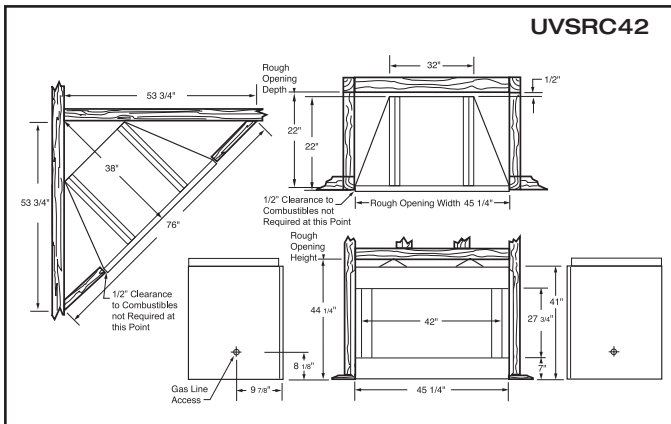

The FireStage Series Vent-Free Fireboxes
Models • UVSRC36/42 • UV33/UV33C • UV36

Interior Firebox Hearth Dimensions

Model	Front Width A	Back Width B	Depth C
UVSRC36A	35" (889 mm)	23 1/8" (589 mm)	16 1/4" (413 mm)
UVSRC42A	40 3/4" (683 mm)	32 7/8" (559 mm)	18 1/2" (451 mm)
UVDR36C	35" (889 mm)	23 1/8" (589 mm)	16 1/4" (413 mm)
UVDC42C	41 3/4" (683 mm)	32 7/8" (559 mm)	18 1/2" (451 mm)
UVDC36 / UVDR36	35" (889 mm)	23 1/8" (589 mm)	16 1/4" (413 mm)
UVDC42 / UVDR42	41" (1041 mm)	32" (813 mm)	18 1/4" (464 mm)
UV33/UV33C	30" (762 mm)	20" (508 mm)	16 3/4" (426 mm)
UV36	30 1/2" (775 mm)	20 1/4" (514 mm)	11" (279 mm)