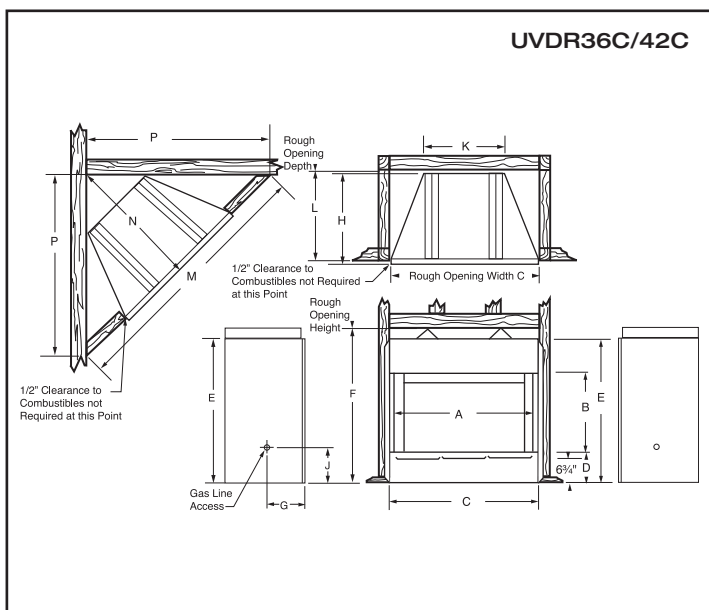

UVDR36C Radiant Circulator	UVDR42C Radiant Circulator
A	36"	42"
B	21 7/8"	21 7/8"
C	39"	45"
D	7"	8"
E	35"	39"
F	38 1/4"	42 1/4"
G	9"	10 1/2"
H	21"	22"
J	8 5/8"	9 3/4"
K	22"	32"
L	21"	22"
M	65"	76 1/4"
N	32 1/2"	38 1/8"
P	46"	54"