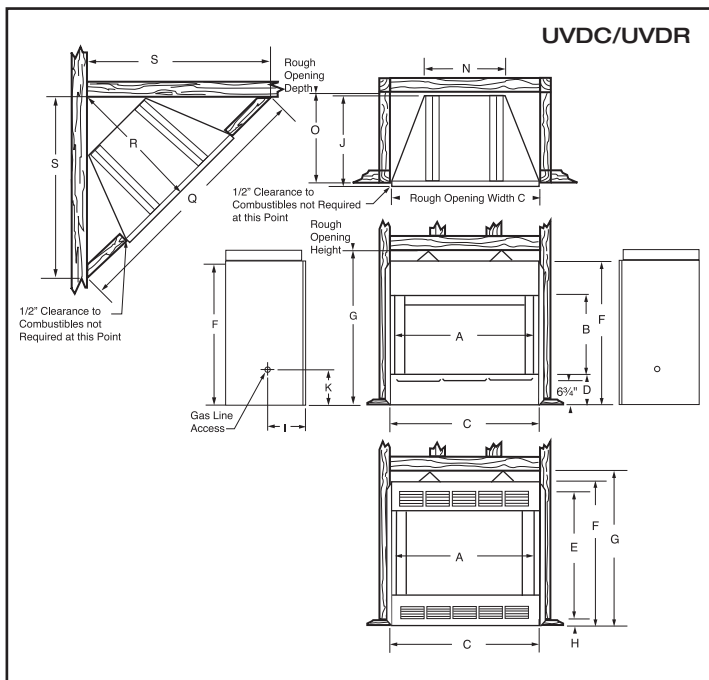

The FireStage Series Vent-Free Fireboxes

Models • UVDC/UVDR • UVDR36C/42C

	36" Circulating	36" Radiant	42" Circulating	42" Radiant
A	36"	36"	42"	42"
B	21 7/8"	21 7/8"	21 7/8"	21 7/8"
C	39"	39"	45"	45"
D	7"	7"	8"	8"
E	31 1/2"	n/a	33"	n/a
F	35"	35"	39"	39"
G	38 1/4"	38 1/4"	42 1/4"	42 1/4"
H	2"	n/a	3"	n/a
I	9"	9"	10 1/2"	10 1/2"
J	21"	21"	22"	22"
K	8 5/8"	8 5/8"	9 3/4"	9 3/4"
N	22"	22"	32"	32"
O	21"	21"	22"	22"
Q	65"	65"	76 1/4"	76 1/4"
R	32 1/2"	32 1/2"	38 1/8"	38 1/8"
S	46"	46"	54"	54"