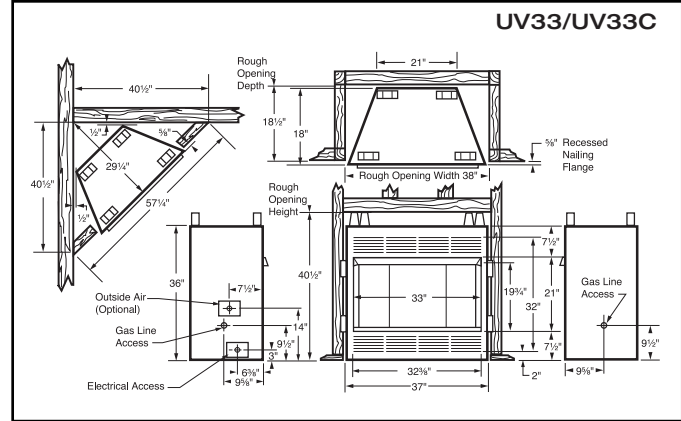

The FireStage Series Vent-Free Fireboxes
 Models • UVSRC36/42 • UV33/UV33C • UV36

Interior Firebox Hearth Dimensions

Model	Front Width A	Back Width B	Depth C
UVSRC36A	35" (889 mm)	23 1/8" (589 mm)	16 1/4" (413 mm)
UVSRC42A	40 3/4" (683 mm)	32 7/8" (559 mm)	18 1/2" (451 mm)
UVDR36C	35" (889 mm)	23 1/8" (589 mm)	16 1/4" (413 mm)
UVDC42C	41 3/4" (683 mm)	32 7/8" (559 mm)	18 1/2" (451 mm)
UVDC36 / UVDR36	35" (889 mm)	23 1/8" (589 mm)	16 1/4" (413 mm)
UVDC42 / UVDR42	41" (1041 mm)	32" (813 mm)	18 1/4" (464 mm)
UV33/UV33C	30" (762 mm)	20" (508 mm)	16 3/4" (426 mm)
UV36	30 1/2" (775 mm)	20 1/4" (514 mm)	11" (279 mm)