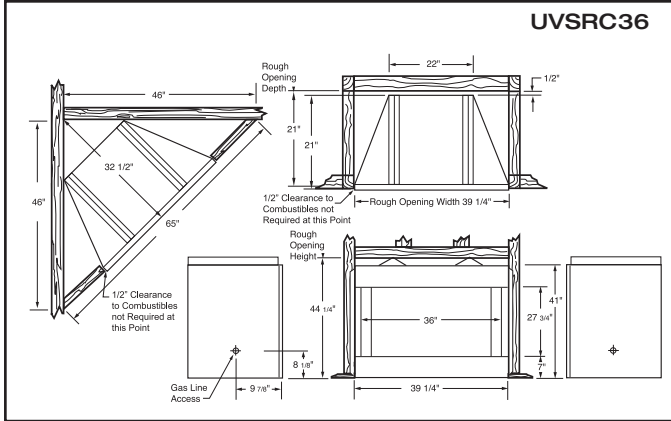

The FireStage Series Vent-Free Fireboxes
Models • UVSRC36/42 • UV33/UV33C • UV36

Interior Firebox Hearth Dimensions

Model	Front Width A	Back Width B	Depth C
UVSRC36A	35" (889 mm)	23 1/8" (589 mm)	16 1/4" (413 mm)
UVSRC42A	40 3/4" (683 mm)	32 7/8" (559 mm)	18 1/2" (451 mm)
UVDR36C	35" (889 mm)	23 1/8" (589 mm)	16 1/4" (413 mm)
UVDC42C	41 3/4" (683 mm)	32 7/8" (559 mm)	18 1/2" (451 mm)
UVDC36 / UVDR36	35" (889 mm)	23 1/8" (589 mm)	16 1/4" (413 mm)
UVDC42 / UVDR42	41" (1041 mm)	32" (813 mm)	18 1/4" (464 mm)
UV33/UV33C	30" (762 mm)	20" (508 mm)	16 3/4" (426 mm)
UV36	30 1/2" (775 mm)	20 1/4" (514 mm)	11" (279 mm)