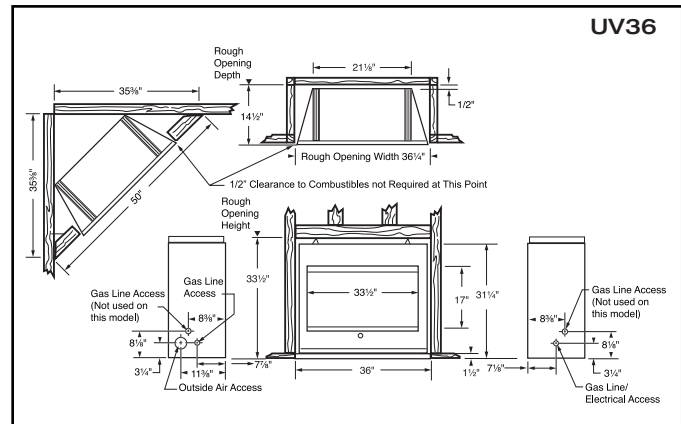

The FireStage Series Vent-Free Fireboxes
 Models • UVSRC36/42 • UV33/UV33C • UV36

Interior Firebox Hearth Dimensions

Model	Front Width A	Back Width B	Depth C
UVSRC36A	35" (889 mm)	23 1/8" (589 mm)	16 1/4" (413 mm)
UVSRC42A	40 3/4" (683 mm)	32 7/8" (559 mm)	18 1/2" (451 mm)
UVDR36C	35" (889 mm)	23 1/8" (589 mm)	16 1/4" (413 mm)
UVDC42C	41 3/4" (683 mm)	32 7/8" (559 mm)	18 1/2" (451 mm)
UVDC36 / UVDR36	35" (889 mm)	23 1/8" (589 mm)	16 1/4" (413 mm)
UVDC42 / UVDR42	41" (1041 mm)	32" (813 mm)	18 1/4" (464 mm)
UV33/UV33C	30" (762 mm)	20" (508 mm)	16 3/4" (426 mm)
UV36	30 1/2" (775 mm)	20 1/4" (514 mm)	11" (279 mm)