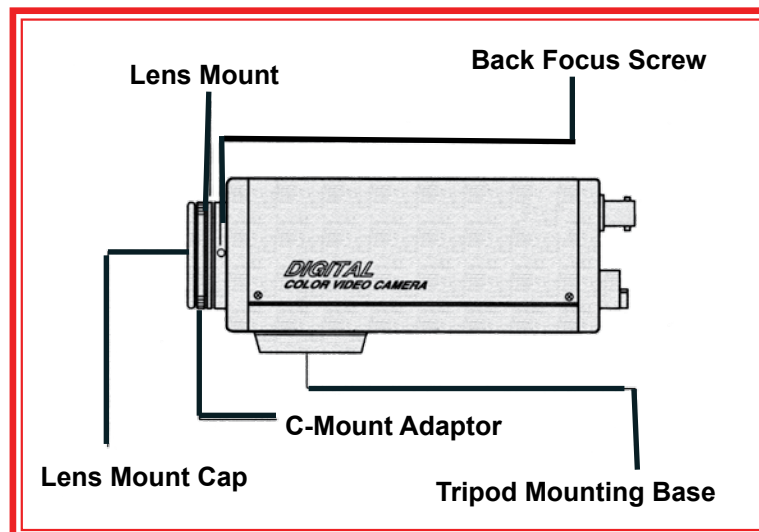

Resolution: 480 TV Lines

Addressable

Digital Slow Shutter for Full
Color Surveillance

Under Low Light Conditions
0.001 Lux

Rear Camera
View & Operating
Functions

Protocol D RS485

OSD On/Off

Mace Security Products 3233 SW 2nd Avenue, Ft. Lauderdale, Florida 33315
Ph: (877) 585-6223 FAX: (954) 585-6225 WEB: www.mace.com