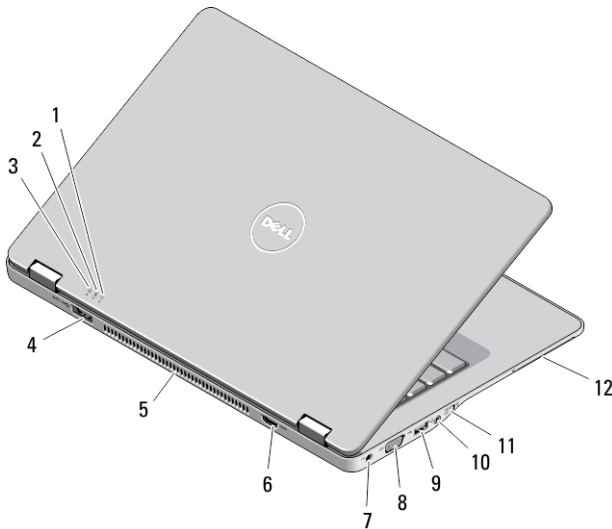

Dell Latitude 6430u

Setup and Features Information

About Warnings

 **WARNING:** A WARNING indicates a potential for property damage, personal injury, or death.

Front and Back View

Figure 1. Front view

- | | |
|------------------------|-----------------|
| 1. microphone | 4. microphone |
| 2. camera | 5. display |
| 3. camera status light | 6. power button |

0R4D43A00

Regulatory Model: P36G
Regulatory Type: P36G001
2012-11

- | | |
|-----------------------------------|----------------------------|
| 7. hard drive activity LED | 16. touchpad |
| 8. battery charge LED | 17. trackstick buttons (3) |
| 9. wireless status LED | 18. trackstick |
| 10. speaker | 19. keyboard |
| 11. security cable slot | 20. speaker |
| 12. network connector | 21. volume mute button |
| 13. powered USB 3.0 connector | 22. volume decrease button |
| 14. fingerprint reader (optional) | 23. volume increase button |
| 15. touchpad buttons (2) | |

Figure 2. Back view

- | | |
|----------------------------------|--------------------------------------|
| 1. power status indicator | 8. VGA connector |
| 2. battery status indicator | 9. USB 3.0 connector |
| 3. hard drive activity indicator | 10. audio/microphone combo connector |
| 4. eSATA/USB 3.0 connector | 11. wireless switch |
| 5. cooling vents | 12. smart card slot (optional) |
| 6. HDMI connector | |
| 7. power connector | |