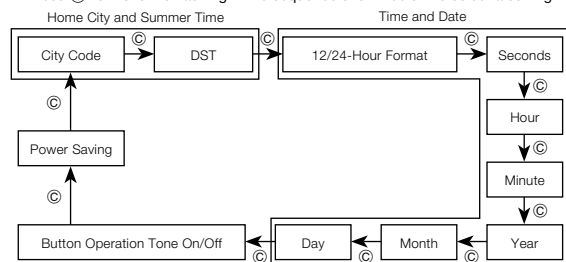

E-6

E-7

To recover from the sleep state

Move the watch to a well-lit area, press any button, or angle the watch towards your face for reading.

Configuring Home City, Time and Date Settings

- Configure Home City and summer time settings first. After that, configure time and date settings.

To configure Home City, time, and date settings

1. In the Timekeeping Mode, hold down (A) for about two seconds until ADJ is displayed.

2. Press (C) to move the flashing in the sequence shown below to select a setting.

E-8

E-9

3. Use **(B)** and **(D)** to change the selected setting.

Screen	This setting item:	Operation
TYO	Home City	Use (D) (East) and (B) (West).
ON / OFF	Summer time OFF: Standard time ON: Summer time	Press (D) .
12H	Toggle between 12-hour (12H) and 24-hour (24H) timekeeping	Press (D) .
36	Reset the seconds to 00 • 30 to 59 seconds: Adds 1 to minutes	Press (D) .
10:00	Change the hour or minute	Use (D) (+) and (B) (-).
6:30 20 18	Change the year, month, or day	Use (D) (+) and (B) (-).