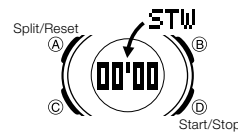

Stopwatch Mode