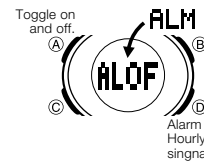

Alarm Mode

- **(A)** (two seconds): Displays alarm time setting screen.
- **(C)**: Selects hour or minutes.
- **(B)**, **(D)**: Use to change the selected setting.
- **(A)**: Exits the setting screen.

E-14

E-15

Misaligned Hands

The analog hands may become misaligned as described below if the watch is exposed to strong magnetism, impact, or other abnormal conditions.
• Analog time and digital time are different from each other
If this happens, refer to "Hand Home Position Adjustment" in the Operation Guide available at the CASIO website and adjust the hand alignment.

E-16

Specifications

Accuracy at normal temperature: ±30 seconds a month
Timekeeping: Hour, minutes, seconds, p.m. (P), year, month, day, day of the week, alarm countdown
Time format: 12-hour and 24-hour
Calendar system: Full Auto-calendar pre-programmed from the year 2000 to 2099
Other: Home City code (can be assigned one of 48 city codes); Standard Time/Daylight Saving Time (summer time)
World Time: 48 cities (31 time zones)
Other: Daylight Saving Time/Standard Time
Countdown Timer:
Measuring unit: 1 second
Countdown range: 60 minutes
Setting unit: 1 minute

E-17

Stopwatch:

Measuring unit: 1/100 second
Measuring capacity: 59'59.99"
Measuring modes: Elapsed time, split time, two finishes

Alarm: Daily alarm; Hourly Time Signal

Other: Battery power indicator, Power Saving, Button operation tone on/off, LED light (Super illuminator)

Power Supply: Solar panel and one rechargeable battery

Approximate battery operating time: 11 months under the following conditions:

- Display on 18 hours per day, sleep state 6 hours per day
- 1 illumination operation (1.5 seconds) per day
- 10 seconds of alarm operation per day

Frequent use of illumination runs down the battery.

Specifications are subject to change without notice.

E-18