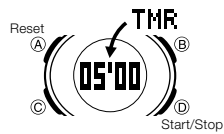

Countdown Timer Mode