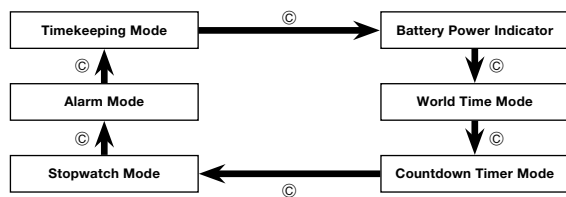

3. Use **(B)** and **(D)** to change the selected setting.

Screen	This setting item:	Operation
TYO	Home City	Use (D) (East) and (B) (West).
ON / OFF	Summer time OFF: Standard time ON: Summer time	Press (D).
12H	Toggle between 12-hour (12H) and 24-hour (24H) timekeeping	Press (D).
36	Reset the seconds to 00 • 30 to 59 seconds: Adds 1 to minutes	Press (D).
10:00	Change the hour or minute	Use (D) (+) and (B) (-).
6:30 20 18	Change the year, month, or day	Use (D) (+) and (B) (-).

E-10

Screen	This setting item:	Operation
KEY / MUTE	Enabling and disabling the button tone KEY: ON (enabled) MUTE: OFF (disabled)	Press (D).
PSO / PPOF	Enabling and disabling power saving	Press (D).

4. Press **(A)** to exit the setting screen.

E-11

Mode Selection and Operations

- Press **(C)** to change the mode.
- In any mode (except when a setting screen is on the display), press **(B)** to illuminate the face of the watch.

E-12

Timekeeping Mode

- **(A)** (two seconds): Displays setting (Home City, time, date, etc.) screen.
- **(A)**: Changes digital display contents. Month, day → second → Hour, minute → day of the week

Battery Power Indicator

- The battery power indicator shows you the current power level of the rechargeable battery.

E-13

World Time Mode

- **(A)** + **(B)**: Swaps Home Time and World Time.
- Holding down **(A)** for about two seconds will toggle summer time (DST) between on and off.

Countdown Timer Mode

Stopwatch Mode

- **(D)** → **(D)** → **(A)**
  Start → Stop → Reset

Alarm Mode

- **(A)** (two seconds): Displays alarm time setting screen.
- **(C)**: Selects hour or minutes.
- **(B)**, **(D)**: Use to change the selected setting.
- **(A)**: Exits the setting screen.

E-14

E-15

Misaligned Hands

The analog hands may become misaligned as described below if the watch is exposed to strong magnetism, impact, or other abnormal conditions.
• Analog time and digital time are different from each other
If this happens, refer to "Hand Home Position Adjustment" in the Operation Guide available at the CASIO website and adjust the hand alignment.

E-16

Specifications

Accuracy at normal temperature: ±30 seconds a month
Timekeeping: Hour, minutes, seconds, p.m. (P), year, month, day, day of the week, alarm countdown
Time format: 12-hour and 24-hour
Calendar system: Full Auto-calendar pre-programmed from the year 2000 to 2099
Other: Home City code (can be assigned one of 48 city codes); Standard Time/Daylight Saving Time (summer time)
World Time: 48 cities (31 time zones)
Other: Daylight Saving Time/Standard Time
Countdown Timer:
Measuring unit: 1 second
Countdown range: 60 minutes
Setting unit: 1 minute

E-17

Stopwatch:

Measuring unit: 1/100 second
Measuring capacity: 59'59.99"
Measuring modes: Elapsed time, split time, two finishes

Alarm: Daily alarm; Hourly Time Signal

Other: Battery power indicator, Power Saving, Button operation tone on/off, LED light (Super illuminator)

Power Supply: Solar panel and one rechargeable battery

Approximate battery operating time: 11 months under the following conditions:

- Display on 18 hours per day, sleep state 6 hours per day
- 1 illumination operation (1.5 seconds) per day
- 10 seconds of alarm operation per day

Frequent use of illumination runs down the battery.

Specifications are subject to change without notice.

E-18

City Code Table

L-1