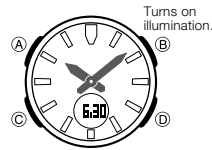

Timekeeping Mode