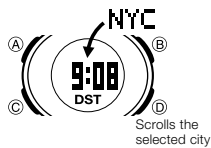

World Time Mode